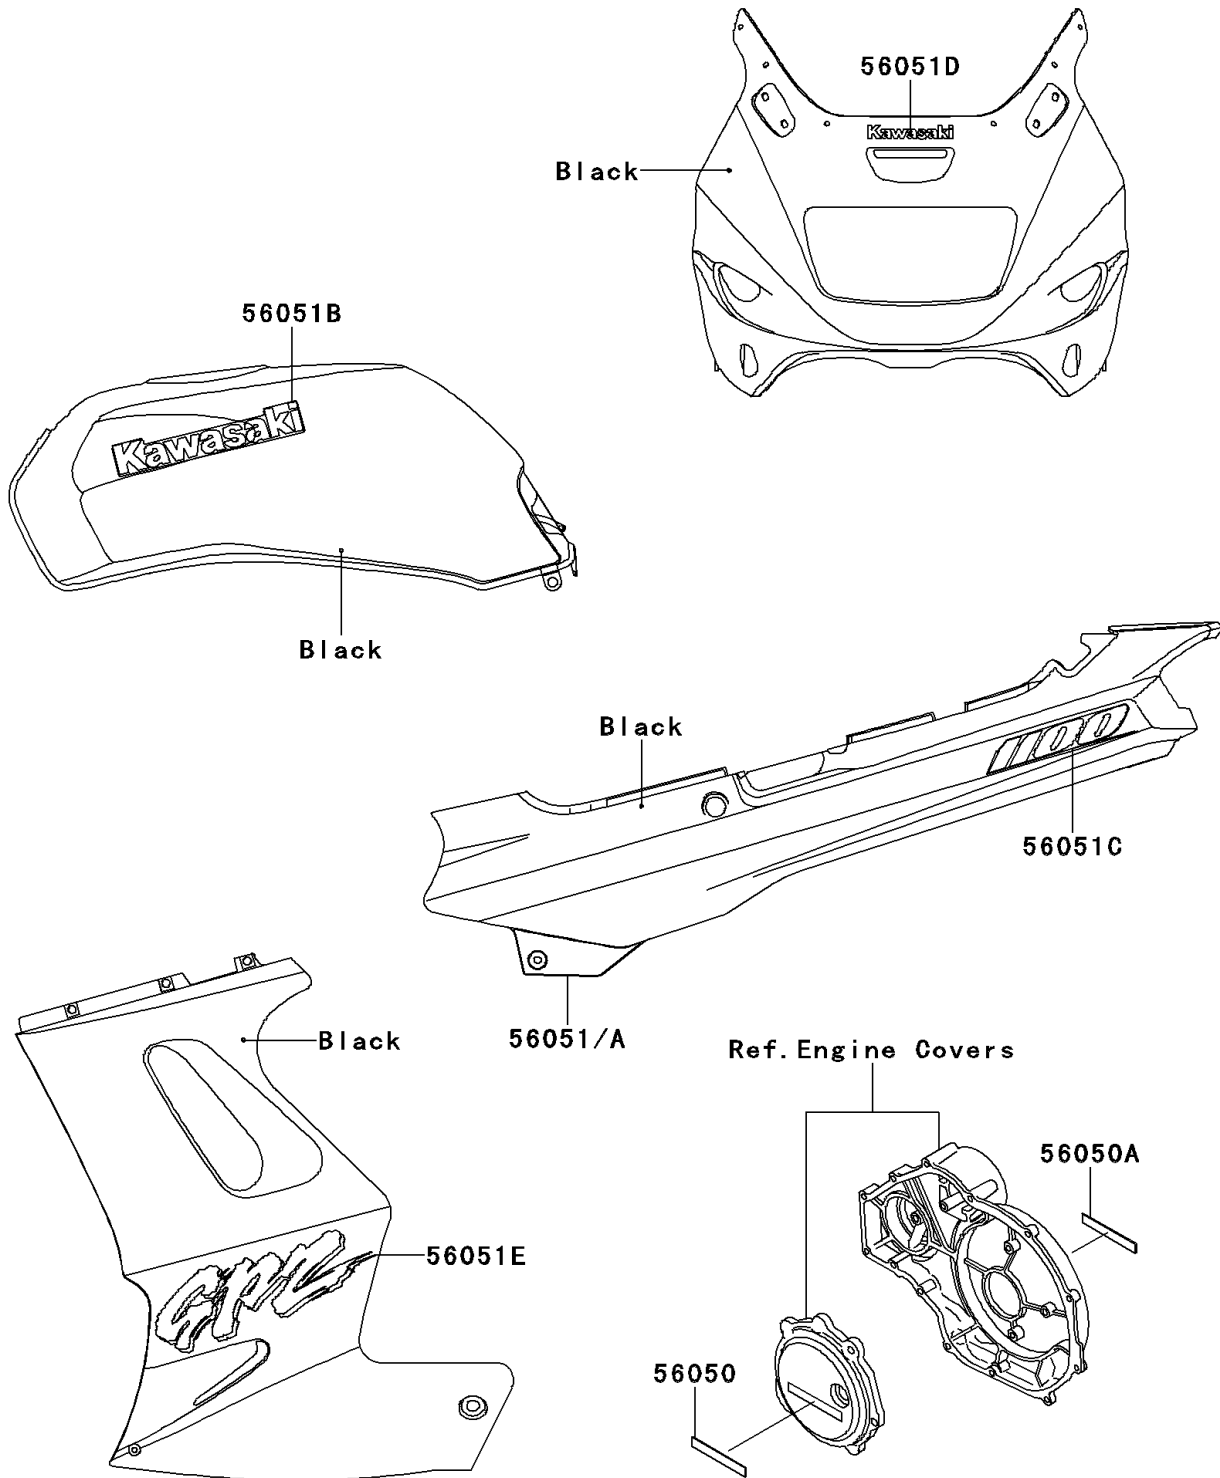

1997 GPZ 1100 PARTS DIAGRAM

Decals (Black)(ZX1100-E3)

F2861B

1997 GPZ 1100 PARTS LIST

Decals (Black)(ZX1100-E3)

| ITEM NAME | PART NUMBER | QUANTITY |
|--|-------------|----------|
| MARK,ENGINE COVER,LH (Ref # 56050) | 56050-1094 | 1 |
| MARK,ENGINE COVER,RH (Ref # 56050A) | 56050-1095 | 1 |
| MARK,SIDE COVER,LH (Ref # 56051) | 56051-1269 | 1 |
| MARK,SIDE COVER,RH (Ref # 56051A) | 56051-1270 | 1 |
| MARK,FUEL TANK,KAWASAKI (Ref # 56051B) | 56051-1345 | 2 |
| MARK,SIDE COVER,1100 (Ref # 56051C) | 56051-1346 | 2 |
| MARK,KAWASAKI (Ref # 56051D) | 56051-1347 | 1 |
| MARK,LWR COWLING,GPZ (Ref # 56051E) | 56051-1349 | 2 |