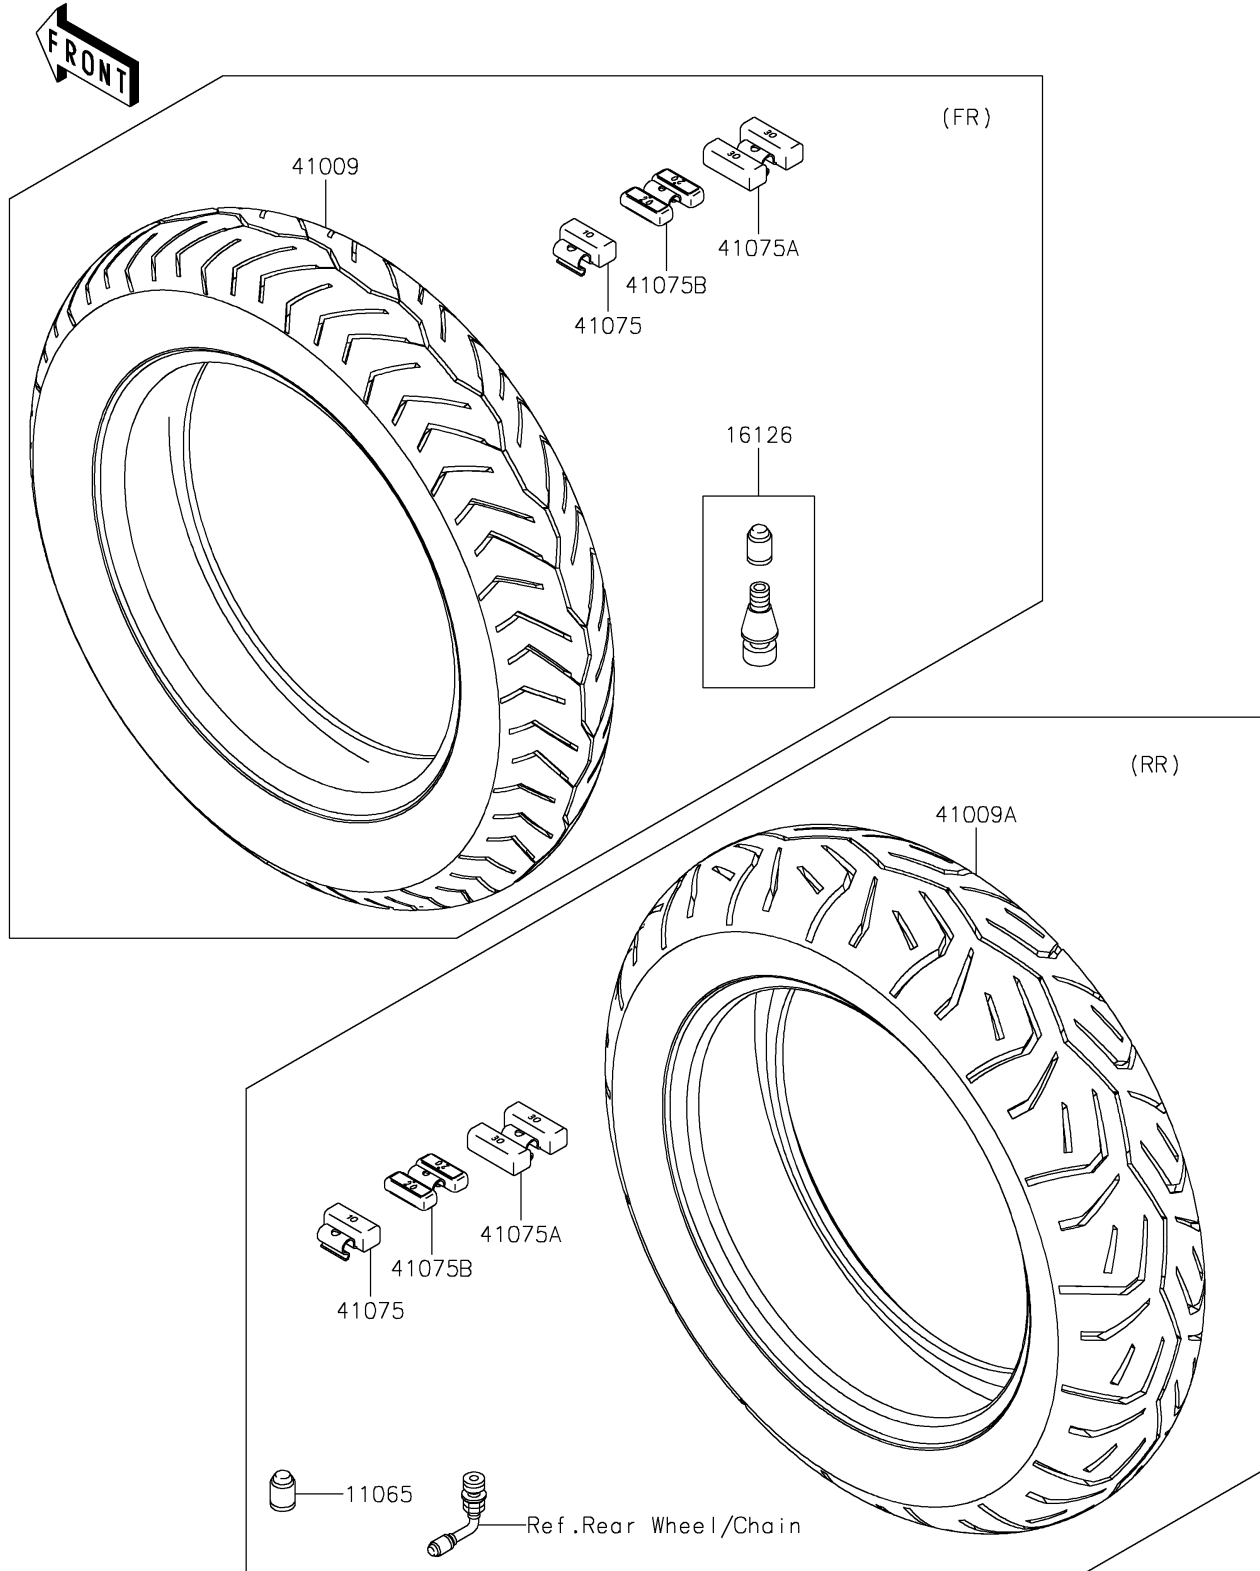

2024 Vulcan 1700 Voyager ABS PARTS DIAGRAM

Tires

F2210

2024 Vulcan 1700 Voyager ABS PARTS LIST

Tires

ITEM NAME	PART NUMBER	QUANTITY
CAP (Ref # 11065)	11065-1112	1
VALVE,TIRE (Ref # 16126)	16126-1140	1
TIRE,FR,130/90B16 67H,G721E (Ref # 41009)	41009-0731	1
TIRE,RR,170/70B16 75H,G722E (Ref # 41009A)	41009-0732	1
BALANCER-WHEEL,10G,SILVER (Ref # 41075)	41075-0007	AR
BALANCER-WHEEL,30G,SILVER (Ref # 41075A)	41075-0017	AR
BALANCER-WHEEL,20G,SILVER (Ref # 41075B)	41075-0018	AR