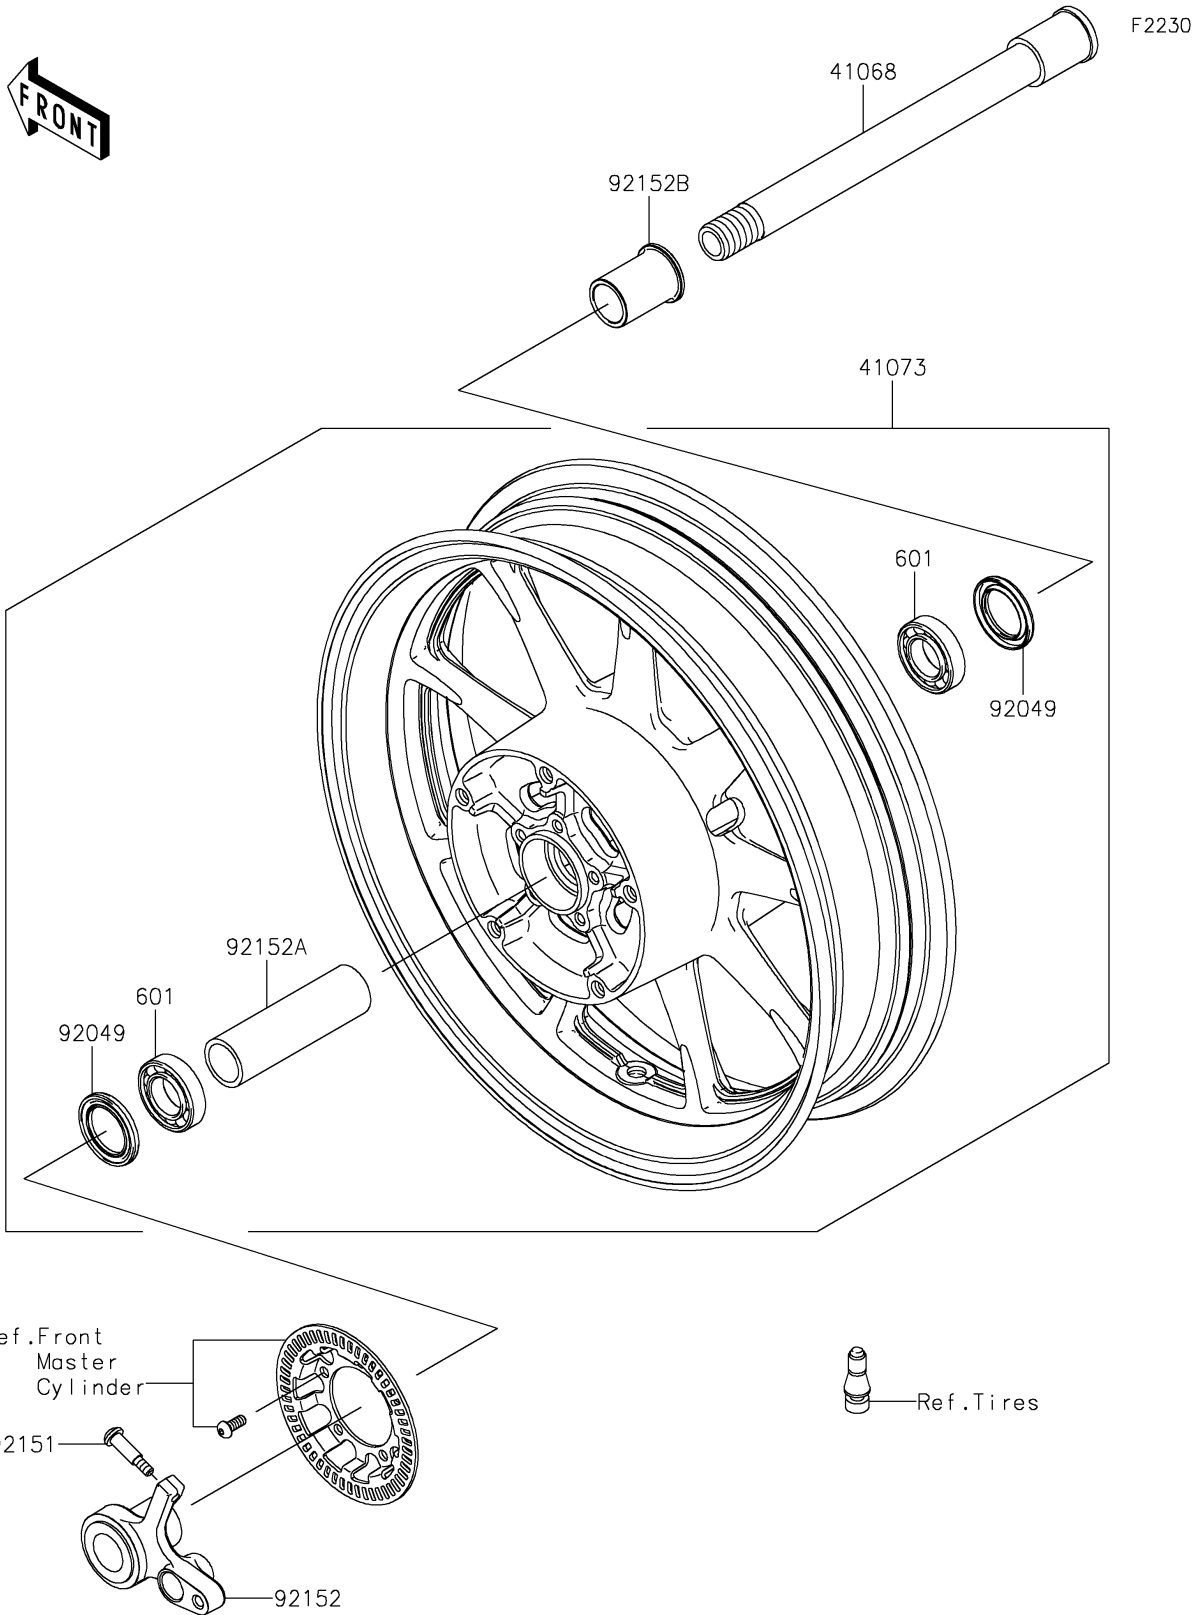

2024 Vulcan 1700 Voyager ABS PARTS DIAGRAM

Front Wheel

2024 Vulcan 1700 Voyager ABS PARTS LIST

Front Wheel

ITEM NAME	PART NUMBER	QUANTITY
AXLE,FR (Ref # 41068)	41068-0600	1
WHEEL-ASSY,FR,BLACK (Ref # 41073)	41073-0149-18	1
SEAL-OIL,BJN-C2 32X47X5 (Ref # 92049)	92049-0050	2
BOLT,L=32 (Ref # 92151)	92151-1796	1
COLLAR,FR HUB,LH (Ref # 92152)	92152-0699	1
COLLAR,FR HUB,L=109 (Ref # 92152A)	92152-1308	1
COLLAR,FR HUB,L=46.5 (Ref # 92152B)	92152-1492	1
BEARING-BALL,#6005UU (Ref # 601)	601B6005UU	2