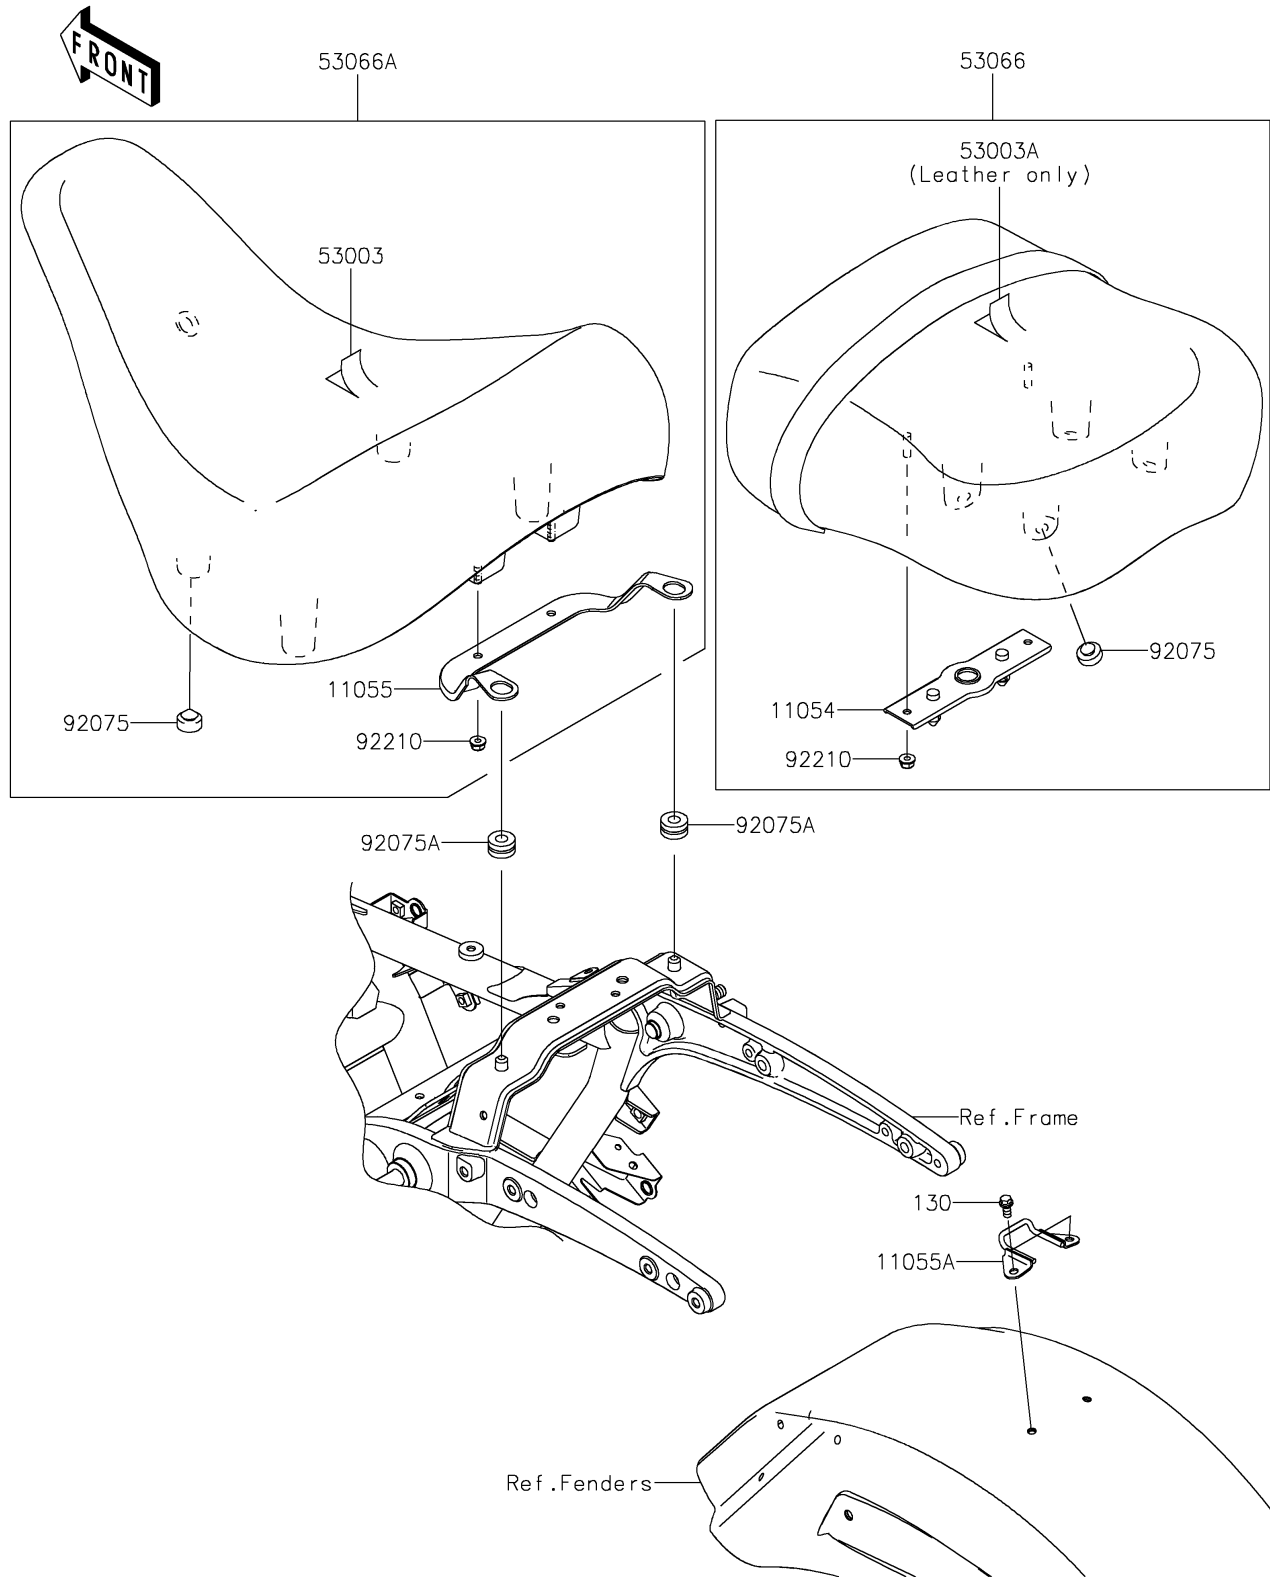

2022 Vulcan® 1700 Voyager ABS PARTS DIAGRAM

Seat

F2510

2022 Vulcan® 1700 Voyager ABS PARTS LIST

Seat

ITEM NAME	PART NUMBER	QUANTITY
BRACKET,SEAT (Ref # 11054)	11054-0417	1
BRACKET (Ref # 11055)	11055-0612	1
BRACKET,REAR SEAT (Ref # 11055A)	11055-1211	1
LEATHER,FRONT SEAT,BLACK (Ref # 53003)	53003-0186-MA	1
LEATHER,REAR SEAT,BLK+BAND BLK (Ref # 53003A)	53003-0187-12Y	1
SEAT,RR,LEATHER BLK+BAND BLK (Ref # 53066)	53066-0233-12Y	1
SEAT-ASSY,FR,BLACK (Ref # 53066A)	53066-0383-MA	1
DAMPER,10X20X8 (Ref # 92075)	92075-1927	9
DAMPER (Ref # 92075A)	92075-209	2
NUT (Ref # 92210)	92210-0401	4
BOLT-FLANGED,6X12 (Ref # 130)	130BB0612	2