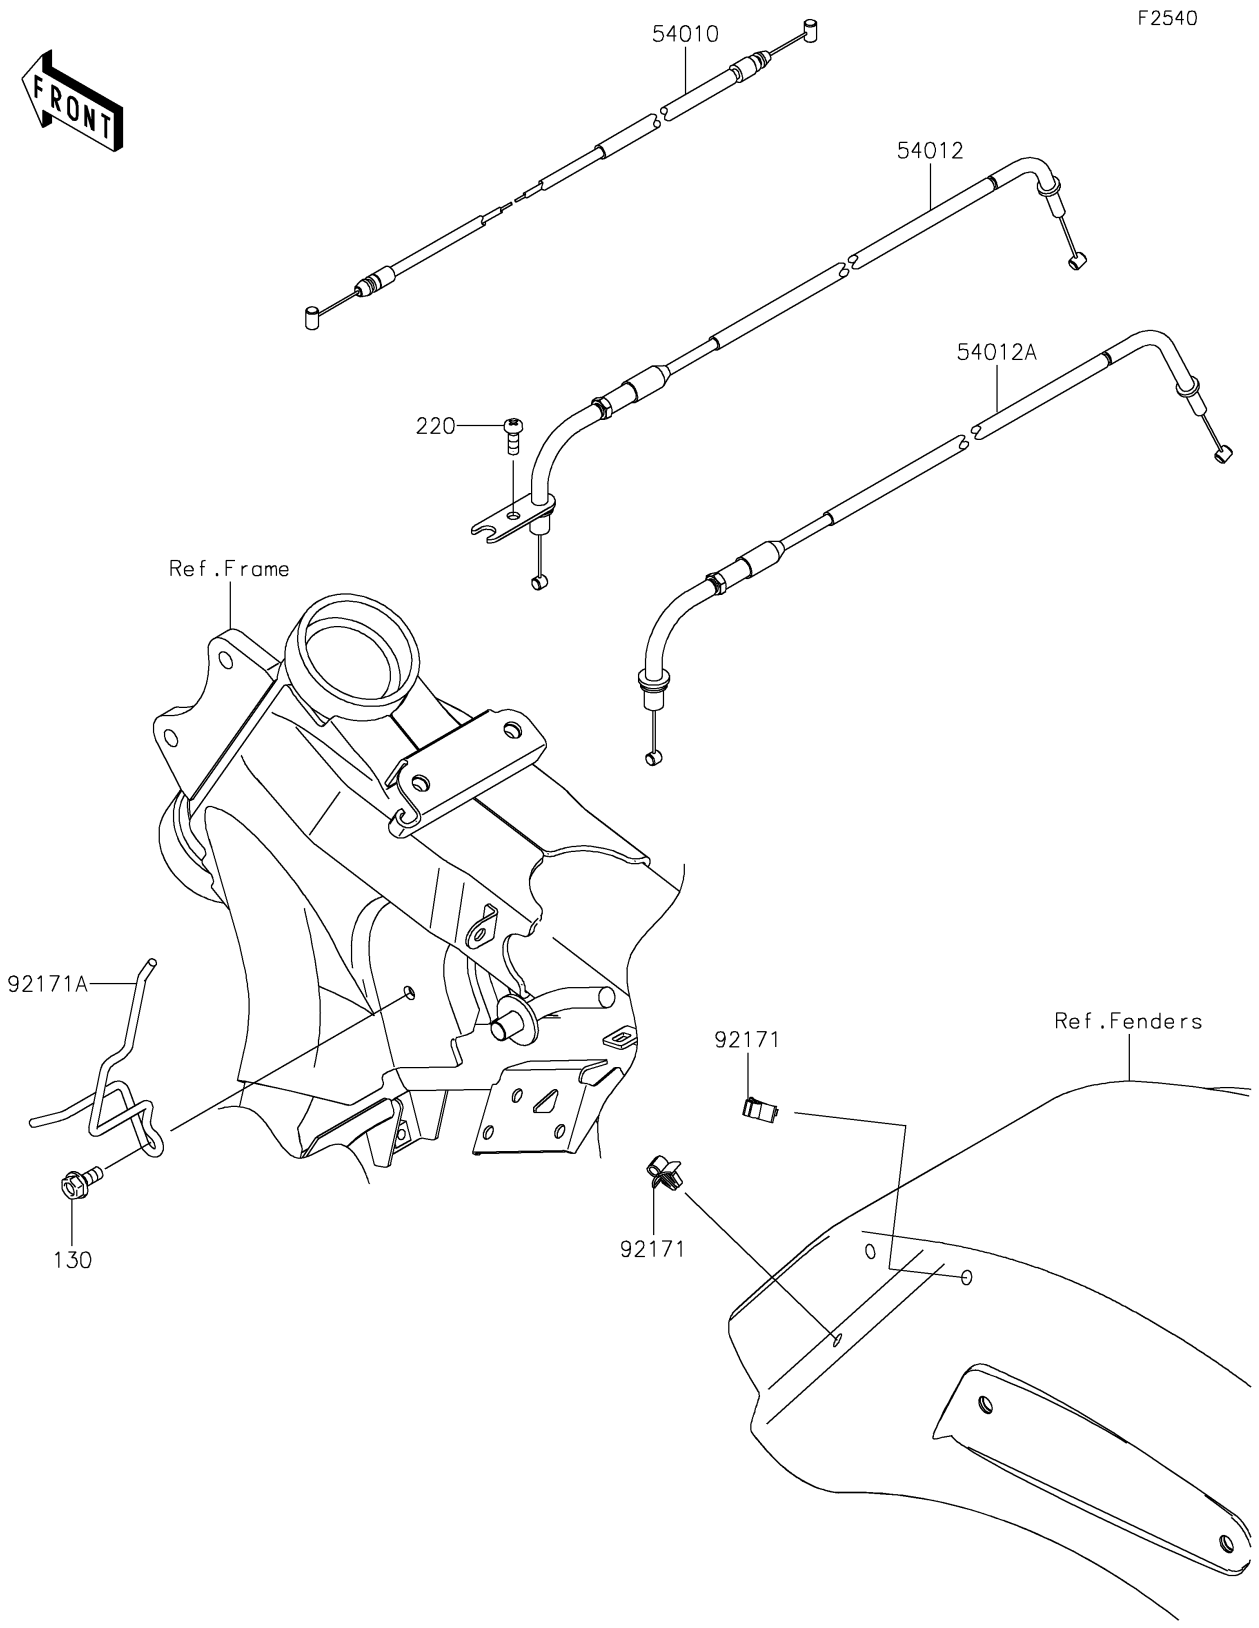

# 2022 Vulcan® 1700 Voyager ABS PARTS DIAGRAM

Cables

## 2022 Vulcan® 1700 Voyager ABS PARTS LIST

### Cables

ITEM NAME	PART NUMBER	QUANTITY
CABLE,SEAT LOCK (Ref # 54010)	54010-0092	1
CABLE-THROTTLE,OPENING (Ref # 54012)	54012-0282	1
CABLE-THROTTLE,CLOSING (Ref # 54012A)	54012-0283	1
CLAMP,SEAT LOCK CABLE (Ref # 92171)	92171-0328	2
CLAMP,CABLE (Ref # 92171A)	92171-1838	1
BOLT-FLANGED,6X14 (Ref # 130)	130BB0614	1
SCREW-PAN-CROS,5X14 (Ref # 220)	220AB0514	1