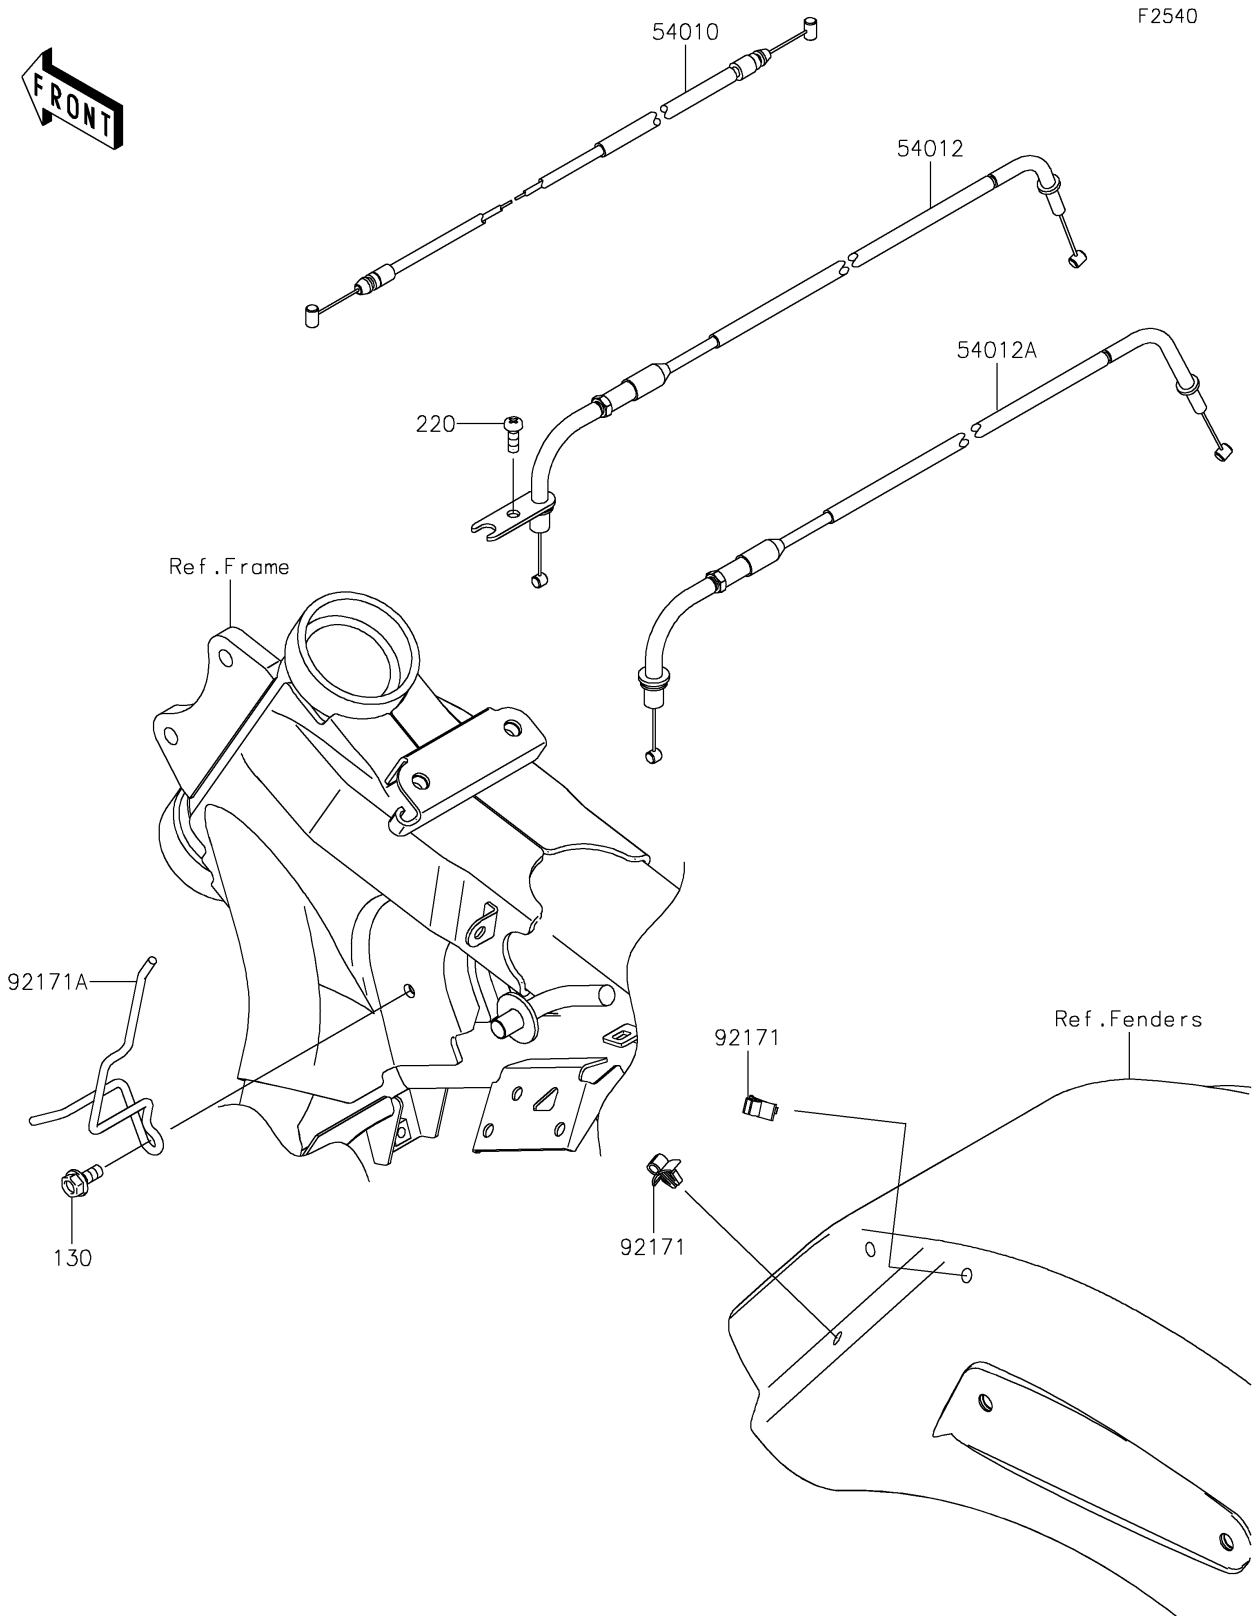

2024 VULCAN® 1700 VOYAGER® ABS PARTS DIAGRAM

Cables

2024 VULCAN® 1700 VOYAGER® ABS PARTS LIST

Cables

ITEM NAME	PART NUMBER	QUANTITY
CABLE,SEAT LOCK (Ref # 54010)	54010-0092	1
CABLE-THROTTLE,OPENING (Ref # 54012)	54012-0282	1
CABLE-THROTTLE,CLOSING (Ref # 54012A)	54012-0283	1
CLAMP,SEAT LOCK CABLE (Ref # 92171)	92171-0328	2
CLAMP,CABLE (Ref # 92171A)	92171-1838	1
BOLT-FLANGED,6X14 (Ref # 130)	130BB0614	1
SCREW-PAN-CROS,5X14 (Ref # 220)	220AB0514	1