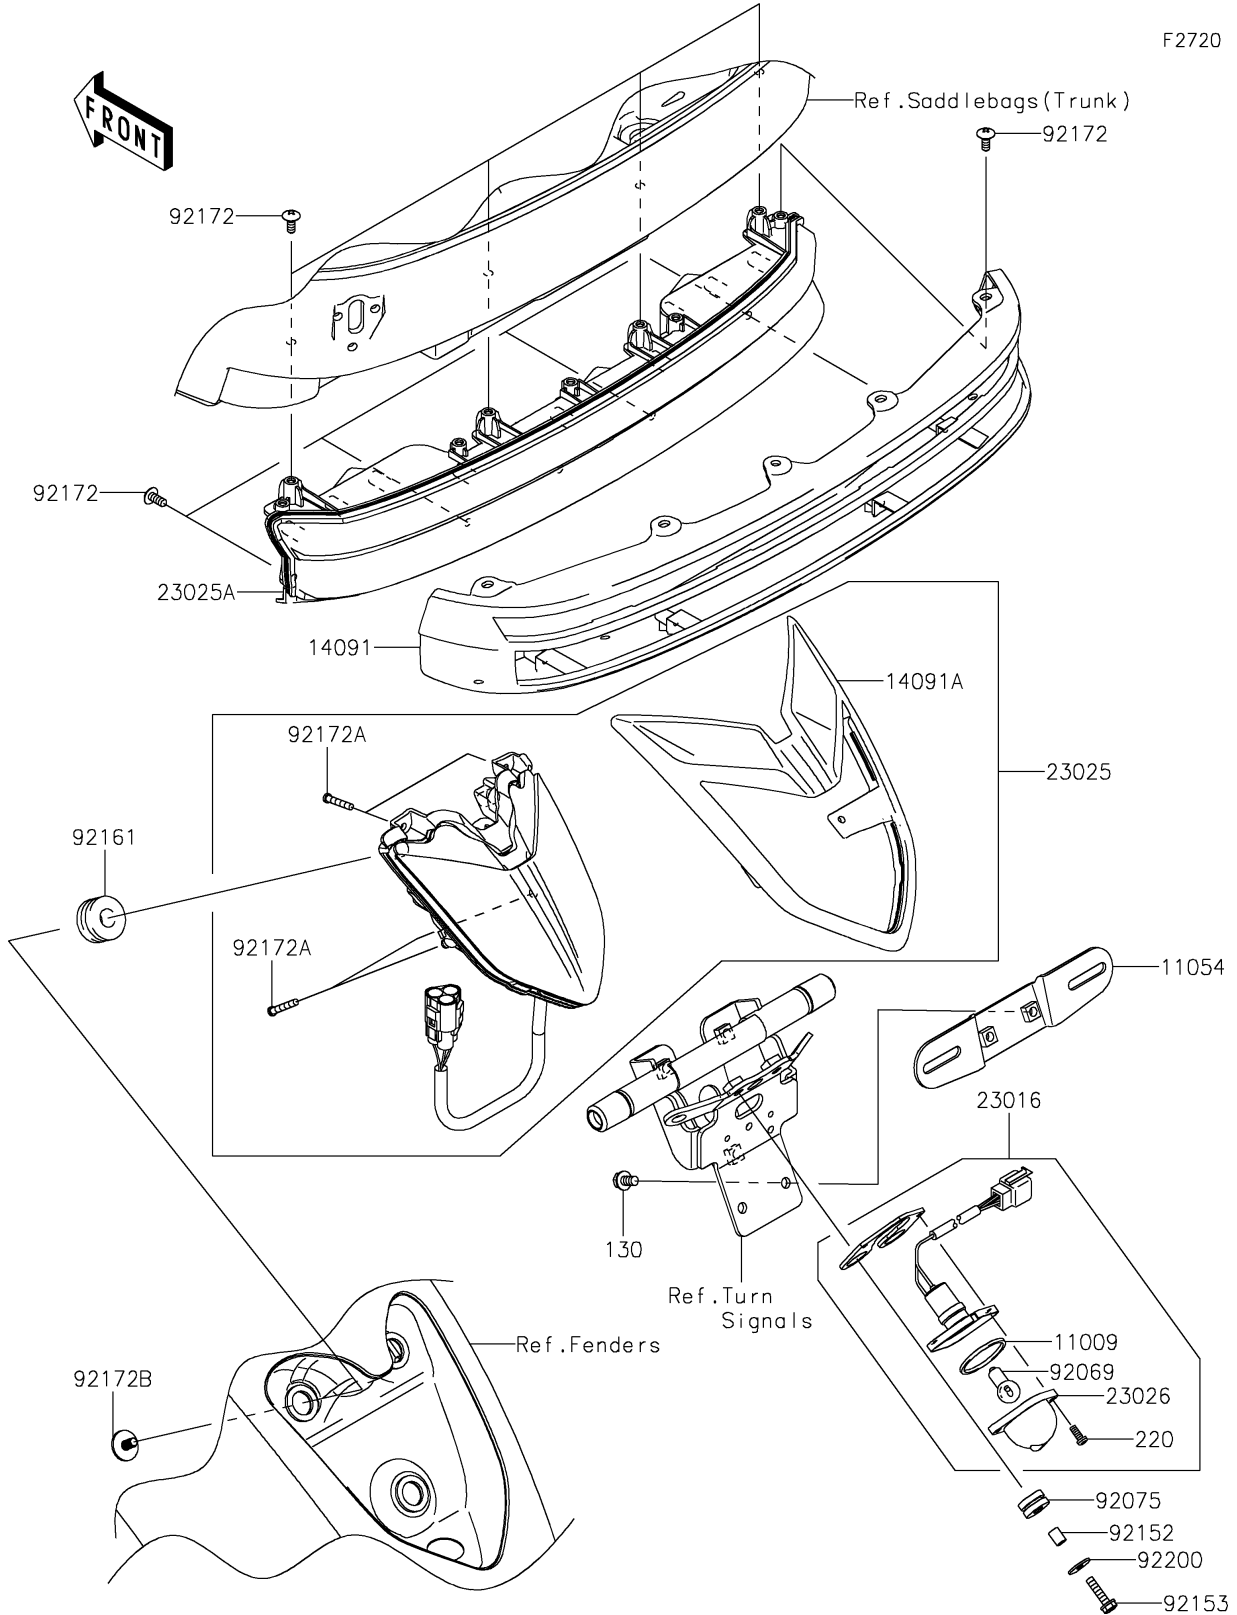

2024 VULCAN® 1700 VOYAGER® ABS PARTS DIAGRAM

Taillight(s)

F2720

2024 VULCAN® 1700 VOYAGER® ABS PARTS LIST

Taillight(s)

ITEM NAME	PART NUMBER	QUANTITY
GASKET,LICENSE PLATE LAMP (Ref # 11009)	11009-1372	1
BRACKET,LICENSE (Ref # 11054)	11054-1761	1
COVER,HIGH MOUNT LAMP (Ref # 14091)	14091-0955	1
COVER,TAIL LAMP (Ref # 14091A)	14091-1592	1
LAMP-ASSY,LICENSE (Ref # 23016)	23016-0032	1
LAMP-TAIL (Ref # 23025)	23025-0052	1
LAMP-TAIL,HIGH MOUNT (Ref # 23025A)	23025-0053	1
LENS,LAMP (Ref # 23026)	23026-1054	1
BULB,12V 5W (Ref # 92069)	92069-1055	1
DAMPER (Ref # 92075)	92075-209	2
COLLAR,6.8X10X13 (Ref # 92152)	92152-0580	2
BOLT,FLANGED,6X25 (Ref # 92153)	92153-0514	2
DAMPER (Ref # 92161)	92161-0163	3
SCREW,TAPPING,5X14 (Ref # 92172)	92172-0006	13
SCREW,TAPPING,4X16 (Ref # 92172A)	92172-0392	4
SCREW,TAPPING+PW,5X14 (Ref # 92172B)	92172-0477	3
WASHER,6.5X20X1.6 (Ref # 92200)	92200-0283	2
BOLT-FLANGED,6X12 (Ref # 130)	130BB0612	2
SCREW-PAN-CROS,4X10 (Ref # 220)	220AA0410	2