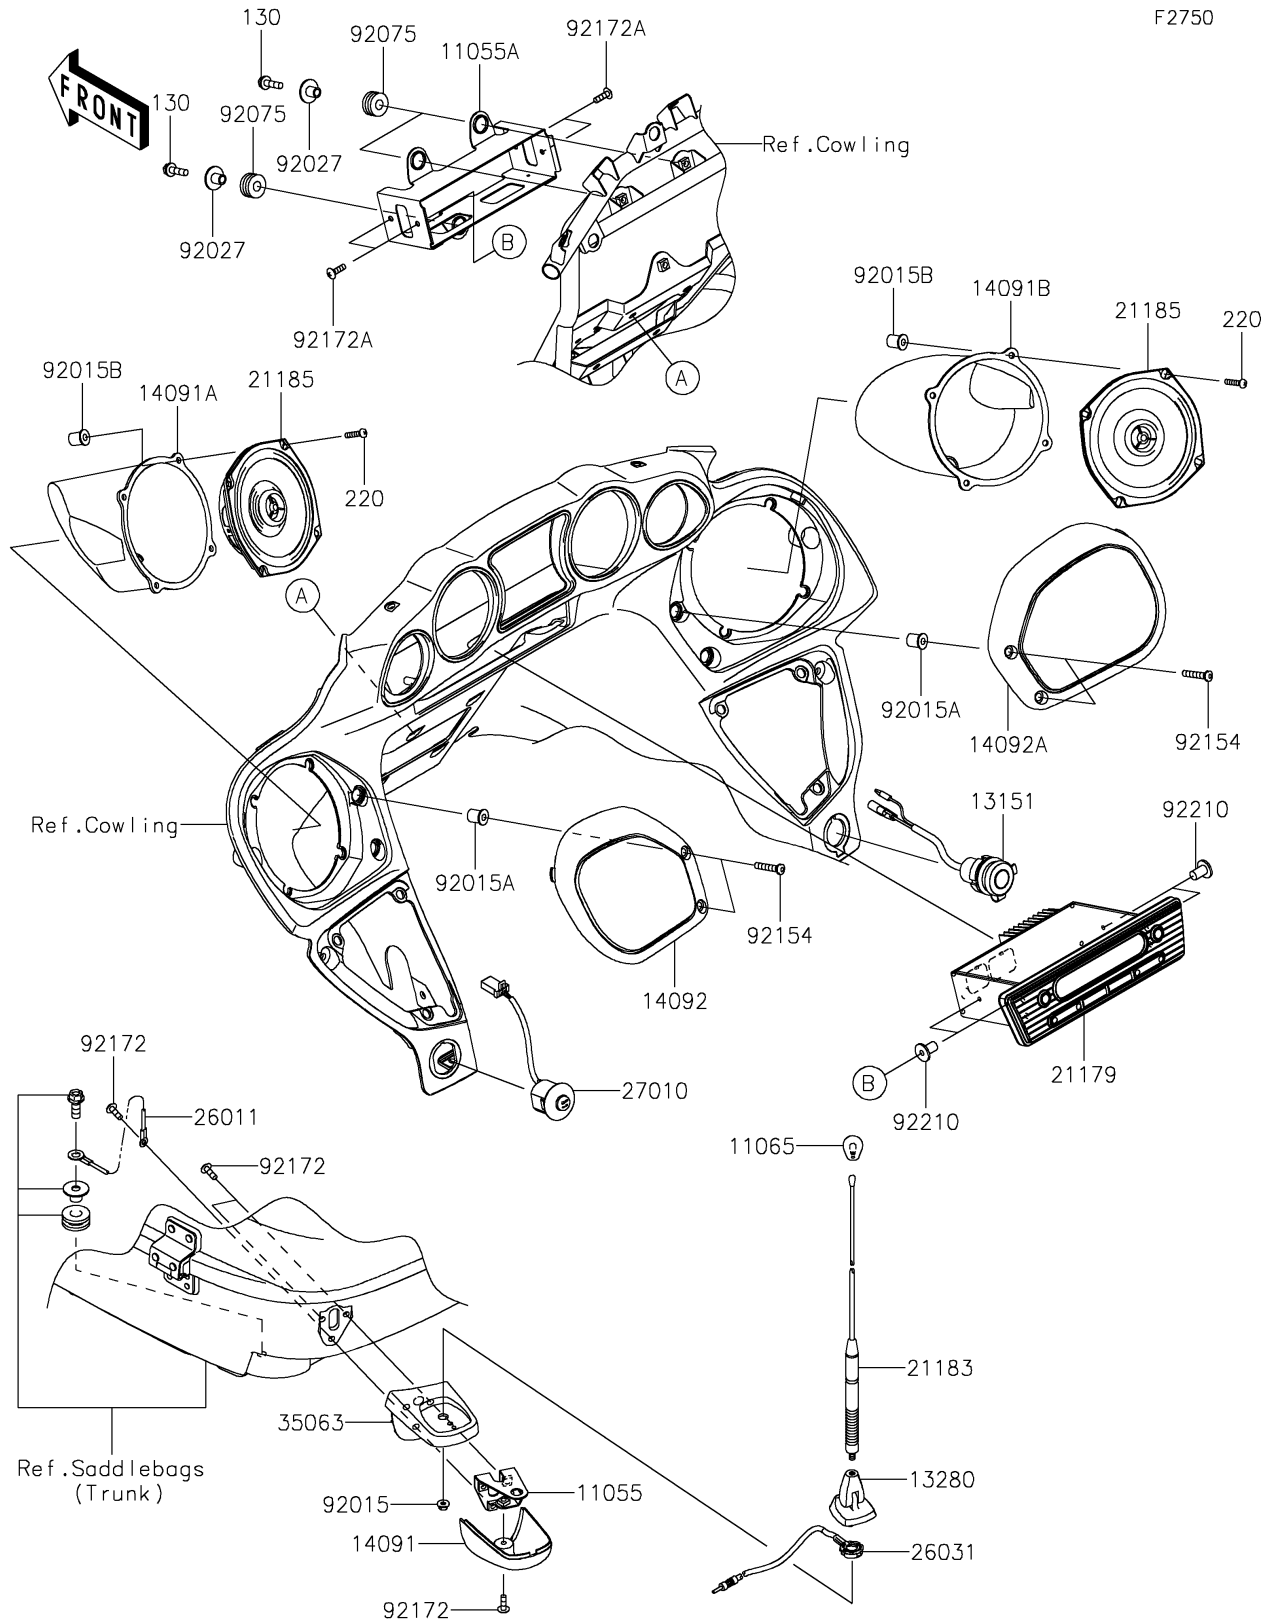

2022 Vulcan® 1700 Voyager ABS PARTS DIAGRAM

Other

2022 Vulcan® 1700 Voyager ABS PARTS LIST

Other

ITEM NAME	PART NUMBER	QUANTITY
BRACKET,ANTENNA STAY (Ref # 11055)	11055-0683	1
BRACKET,AUDIO (Ref # 11055A)	11055-1510	1
CAP,ANTENNA (Ref # 11065)	11065-0305	1
SWITCH-COMP (Ref # 13151)	13151-0040	1
HOLDER,ANTENNA (Ref # 13280)	13280-0285	1
COVER,ANTENNA STAY (Ref # 14091)	14091-1576	1
COVER,SPEAKER BOX,LH (Ref # 14091A)	14091-1773	1
COVER,SPEAKER BOX,RH (Ref # 14091B)	14091-1774	1
COVER,SPEAKER,LH (Ref # 14092)	14092-0811	1
COVER,SPEAKER,RH (Ref # 14092A)	14092-0812	1
RADIO-TUNER (Ref # 21179)	21179-0004	1
ANTENNA (Ref # 21183)	21183-0006	1
SPEAKER (Ref # 21185)	21185-0001	2
WIRE-LEAD,ANTENNA (Ref # 26011)	26011-0287	1
HARNESS,ANTENNA (Ref # 26031)	26031-0735	1
SWITCH,SUB LAMP (Ref # 27010)	27010-0107	1
STAY,ANTENNA (Ref # 35063)	35063-0519	1
NUT,FLANGED,5MM (Ref # 92015)	92015-1259	1
NUT (Ref # 92015A)	92015-1700	4
NUT,WELL,5MM (Ref # 92015B)	92015-1757	8
COLLAR,L=13.1,BLACK (Ref # 92027)	92027-1450	3
DAMPER,10X24X12 (Ref # 92075)	92075-1690	3
BOLT,SOCKET,6X30 (Ref # 92154)	92154-0206	4
SCREW,5X16 (Ref # 92172)	92172-0322	4
SCREW,5X18 (Ref # 92172A)	92172-0428	4
NUT,WELL,5MM (Ref # 92210)	92210-0532	4
BOLT-FLANGED,6X22 (Ref # 130)	130BA0622	3
SCREW-PAN-CROS,5X20 (Ref # 220)	220AB0520	8