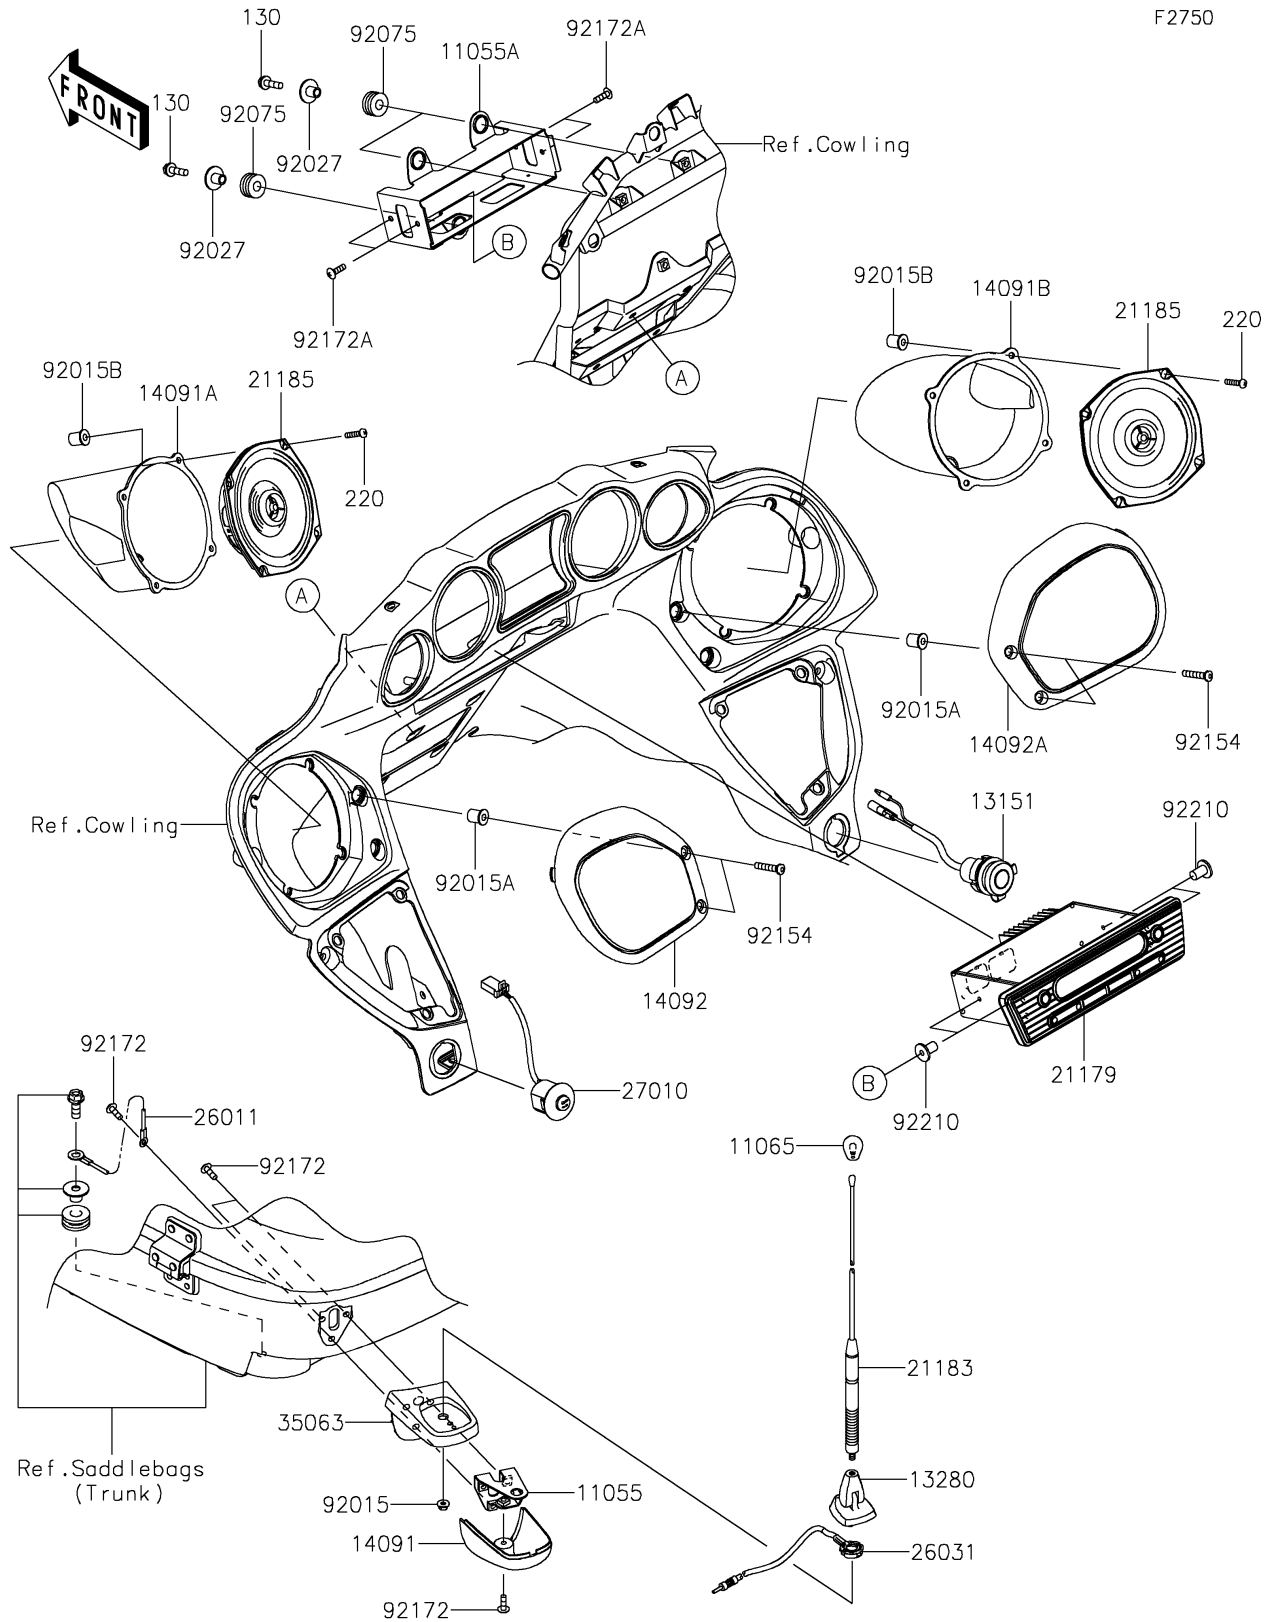

2024 VULCAN® 1700 VOYAGER® ABS PARTS DIAGRAM

Other

2024 VULCAN® 1700 VOYAGER® ABS PARTS LIST

Other

ITEM NAME	PART NUMBER	QUANTITY
BRACKET,ANTENNA STAY (Ref # 11055)	11055-0683	1
BRACKET,AUDIO (Ref # 11055A)	11055-1510	1
CAP,ANTENNA (Ref # 11065)	11065-0305	1
SWITCH-COMP (Ref # 13151)	13151-0040	1
HOLDER,ANTENNA (Ref # 13280)	13280-0285	1
COVER,ANTENNA STAY (Ref # 14091)	14091-1576	1
COVER,SPEAKER BOX,LH (Ref # 14091A)	14091-1773	1
COVER,SPEAKER BOX,RH (Ref # 14091B)	14091-1774	1
COVER,SPEAKER,LH (Ref # 14092)	14092-0811	1
COVER,SPEAKER,RH (Ref # 14092A)	14092-0812	1
RADIO-TUNER (Ref # 21179)	21179-0004	1
ANTENNA (Ref # 21183)	21183-0006	1
SPEAKER (Ref # 21185)	21185-0001	2
WIRE-LEAD,ANTENNA (Ref # 26011)	26011-0287	1
HARNESS,ANTENNA (Ref # 26031)	26031-0735	1
SWITCH,SUB LAMP (Ref # 27010)	27010-0107	1
STAY,ANTENNA (Ref # 35063)	35063-0519	1
NUT,FLANGED,5MM (Ref # 92015)	92015-1259	1
NUT (Ref # 92015A)	92015-1700	4
NUT,WELL,5MM (Ref # 92015B)	92015-1757	8
COLLAR,L=13.1,BLACK (Ref # 92027)	92027-1450	3
DAMPER,10X24X12 (Ref # 92075)	92075-1690	3
BOLT,SOCKET,6X30 (Ref # 92154)	92154-0206	4
SCREW,5X16 (Ref # 92172)	92172-0322	4
SCREW,5X18 (Ref # 92172A)	92172-0428	4
NUT,WELL,5MM (Ref # 92210)	92210-0532	4
BOLT-FLANGED,6X22 (Ref # 130)	130BA0622	3
SCREW-PAN-CROS,5X20 (Ref # 220)	220AB0520	8