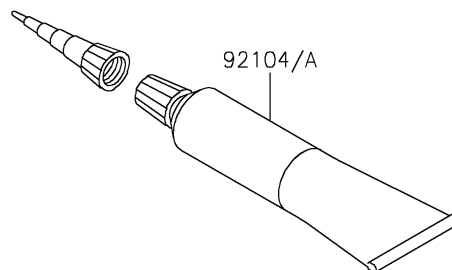

2022 VULCAN® 1700 VOYAGER® ABS PARTS DIAGRAM

Owner's Tools

56007

F2810

2022 VULCAN® 1700 VOYAGER® ABS PARTS LIST

Owner's Tools

ITEM NAME	PART NUMBER	QUANTITY
TOOL-KIT (Ref # 56007)	56007-0085	1
BAG,TOOL (Ref # 56008)	56008-0001	1
GASKET-LIQUID,TB1211F,CLEAR (Ref # 92104)	92104-0004	1
GASKET-LIQUID,TB1216B,BLACK (Ref # 92104A)	92104-1064	1
GRIP-SCREW DRIVER (Ref # 92106)	92106-1001	1
TOOL-DRIVER,#3PHILLIPS (Ref # 92107)	92107-005	1
TOOL-DRIVER,#2PHILLIPS&SLOT (Ref # 92107A)	92107-1051	1
TOOL-WRENCH,OPEN END,10X12 (Ref # 92110)	92110-1152	1
TOOL-WRENCH,OPEN END,14X17 (Ref # 92110A)	92110-1153	1
TOOL-WRENCH,ALLEN,4MM (Ref # 92110B)	92110-3703	1
TOOL-WRENCH,OPEN END,8X10 (Ref # 92126)	92126-004	1