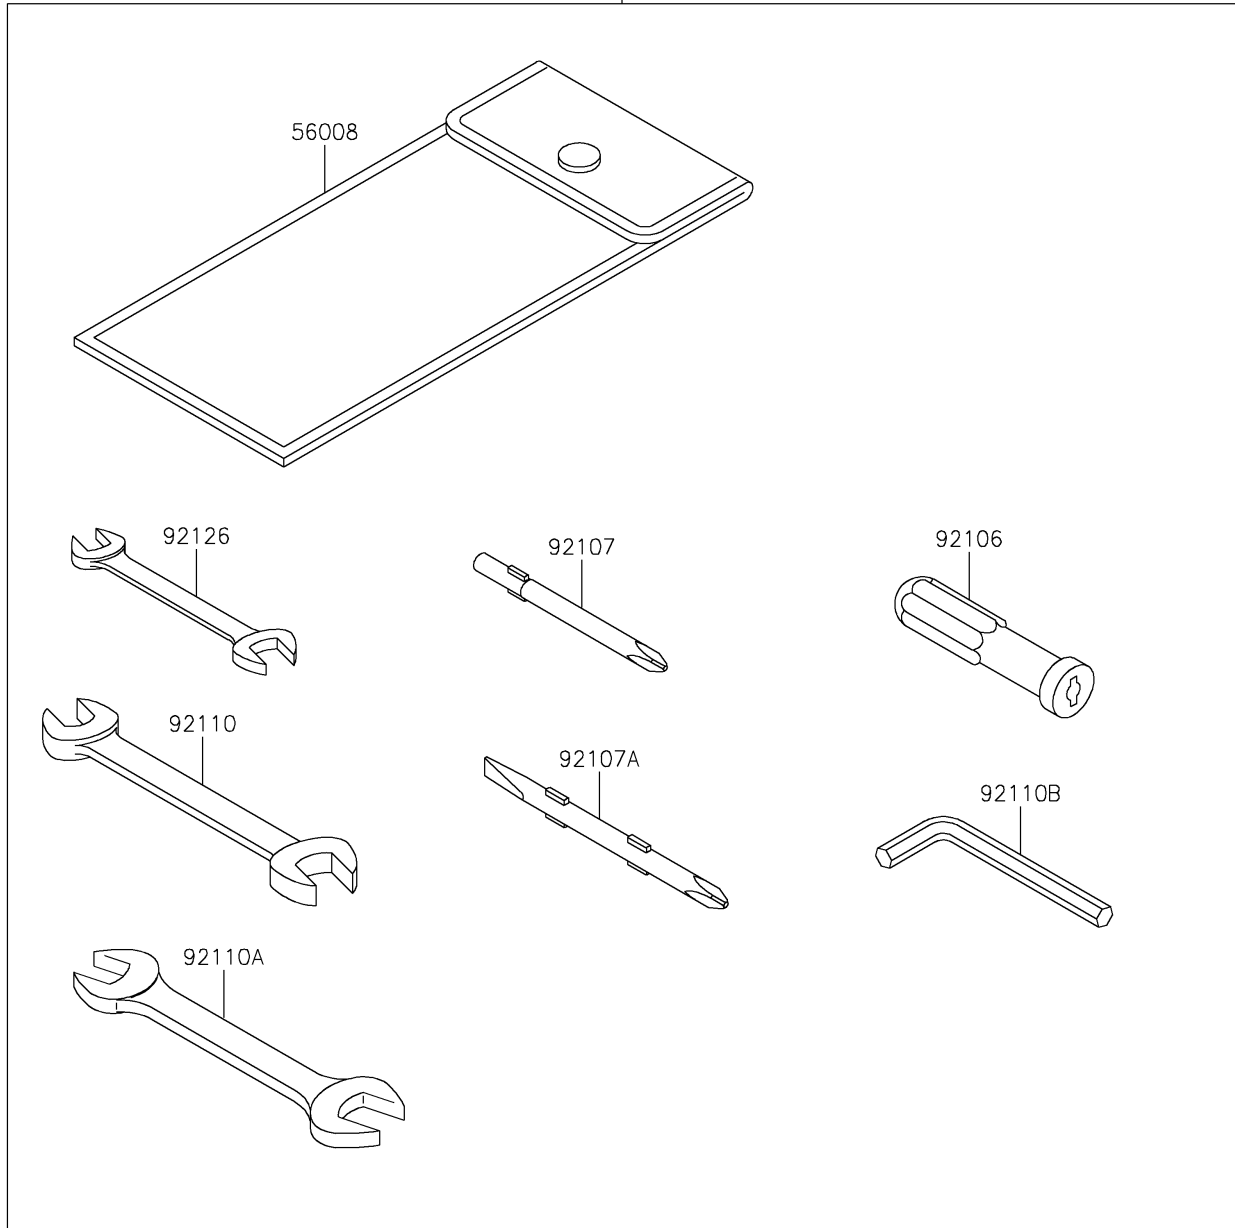

2022 VULCAN® 1700 VOYAGER® ABS PARTS DIAGRAM

Owner's Tools

56007

F2810

2022 VULCAN® 1700 VOYAGER® ABS PARTS LIST

Owner's Tools

ITEM NAME	PART NUMBER	QUANTITY
TOOL-KIT (Ref # 56007)	56007-0085	1
BAG,TOOL (Ref # 56008)	56008-0001	1
GASKET-LIQUID,TB1211F,CLEAR (Ref # 92104)	92104-0004	1
GASKET-LIQUID,TB1216B,BLACK (Ref # 92104A)	92104-1064	1
GRIP-SCREW DRIVER (Ref # 92106)	92106-1001	1
TOOL-DRIVER,#3PHILLIPS (Ref # 92107)	92107-005	1
TOOL-DRIVER,#2PHILLIPS&SLOT (Ref # 92107A)	92107-1051	1
TOOL-WRENCH,OPEN END,10X12 (Ref # 92110)	92110-1152	1
TOOL-WRENCH,OPEN END,14X17 (Ref # 92110A)	92110-1153	1
TOOL-WRENCH,ALLEN,4MM (Ref # 92110B)	92110-3703	1
TOOL-WRENCH,OPEN END,8X10 (Ref # 92126)	92126-004	1