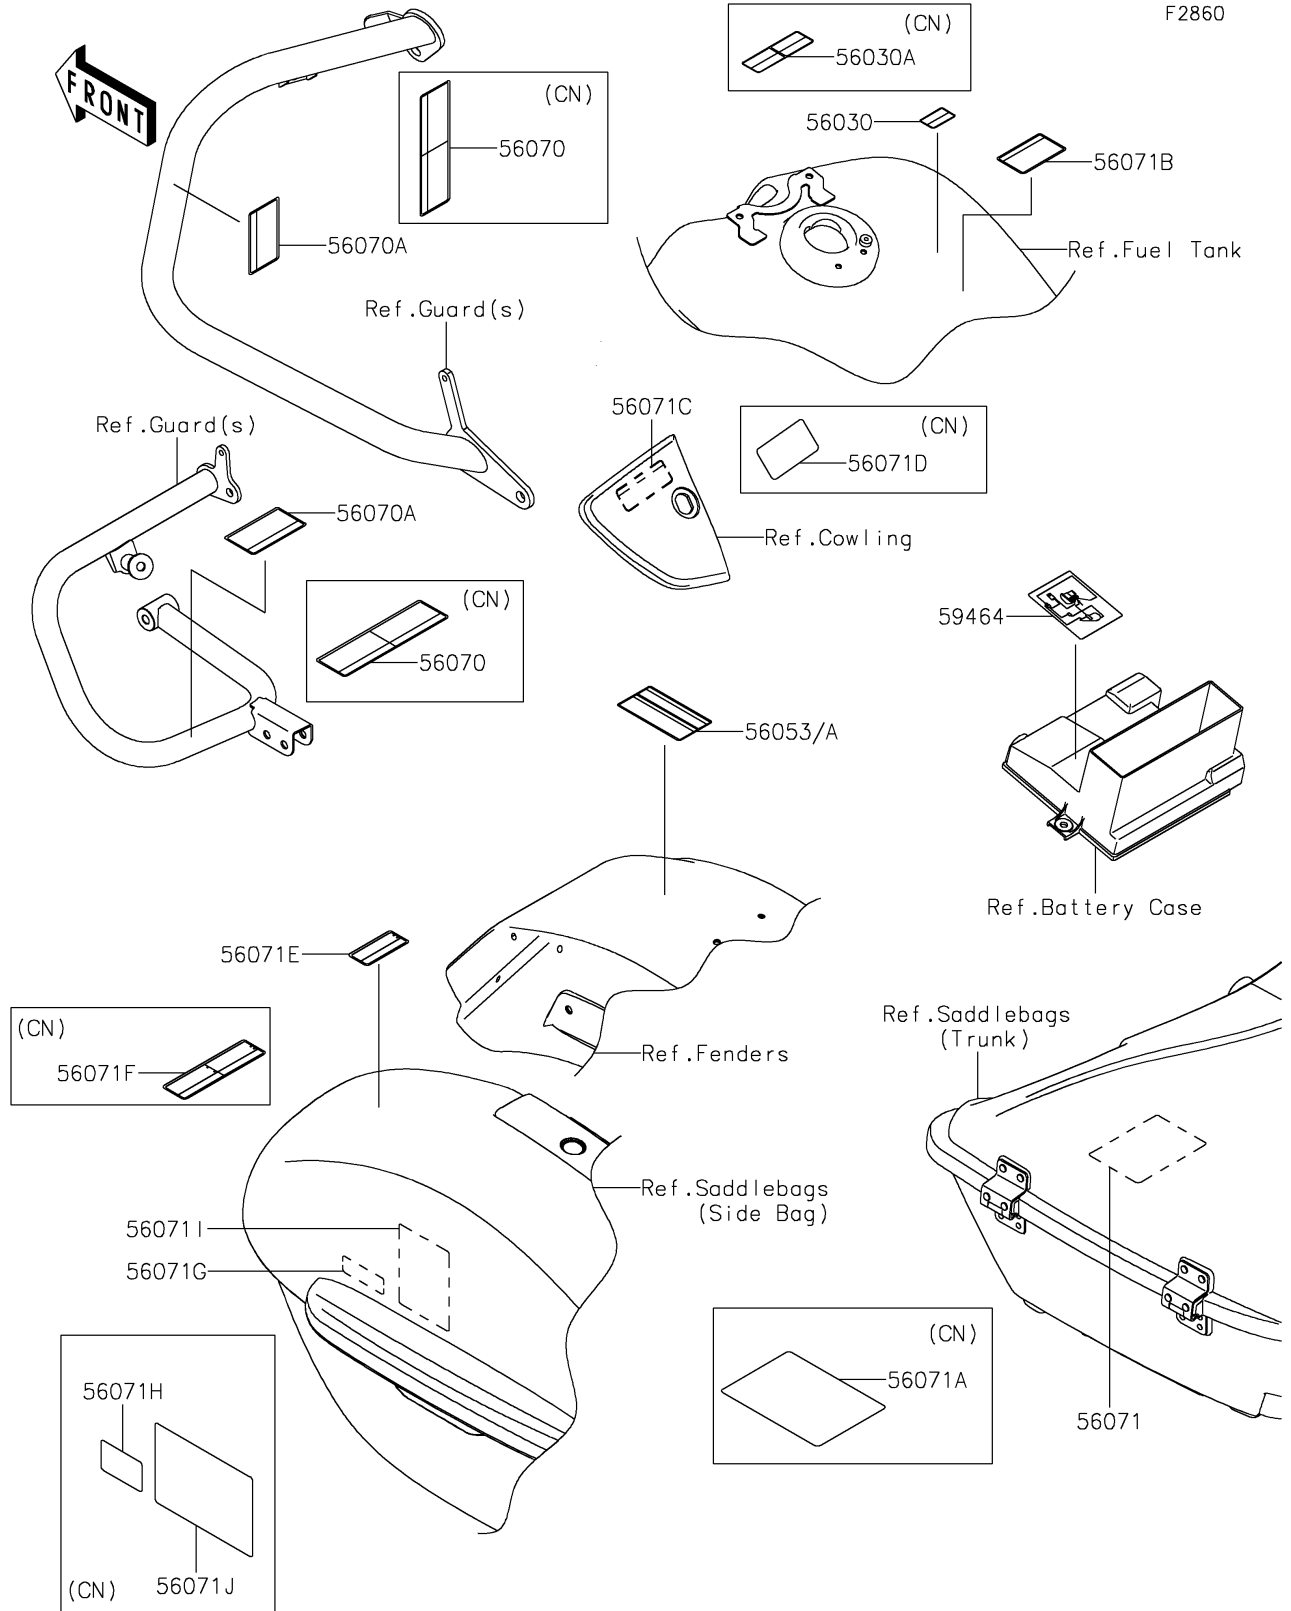

2023 Vulcan® 1700 Voyager ABS PARTS DIAGRAM

Labels

2023 Vulcan® 1700 Voyager ABS PARTS LIST

Labels

| ITEM NAME | PART NUMBER | QUANTITY |
|--|-------------|----------|
| LABEL,GASOLINE (Ref # 56030) | 56030-0357 | 1 |
| LABEL,GASOLINE (Ref # 56030A) | 56030-0358 | 1 |
| LABEL-SPECIFICATION,TIRE&LOAD (Ref # 56053) | 56053-1148 | 1 |
| LABEL-SPECIFICATION,TIRE&LOAD (Ref # 56053A) | 56053-1149 | 1 |
| LABEL-WARNING,SIDE BAG GUARD (Ref # 56070) | 56070-1180 | 2 |
| LABEL-WARNING,SIDE BAG GUARD (Ref # 56070A) | 56070-1285 | 2 |
| LABEL-WARNING,CENTER BAG (Ref # 56071) | 56071-0115 | 1 |
| LABEL-WARNING,CENTER BAG (Ref # 56071A) | 56071-0118 | 1 |
| LABEL-WARNING,EVAPO (Ref # 56071B) | 56071-0158 | 1 |
| LABEL-WARNING,STORAGE COMPT (Ref # 56071C) | 56071-0180 | 2 |
| LABEL-WARNING,STORAGE COMPT (Ref # 56071D) | 56071-0181 | 2 |
| LABEL-WARNING,NO SIT ON LID (Ref # 56071E) | 56071-0526 | 2 |
| LABEL-WARNING,NO SIT ON LID (Ref # 56071F) | 56071-0527 | 2 |
| LABEL-WARNING,NO SIT ON BAG (Ref # 56071G) | 56071-0528 | 2 |
| LABEL-WARNING,NO SIT ON BAG (Ref # 56071H) | 56071-0529 | 2 |
| LABEL-WARNING,SADDLEBAG (Ref # 56071I) | 56071-0630 | 2 |
| LABEL-WARNING,SADDLEBAG (Ref # 56071J) | 56071-0631 | 2 |
| LABEL-CERTIFICATION,EVAPO ROUT (Ref # 59464) | 59464-1618 | 1 |