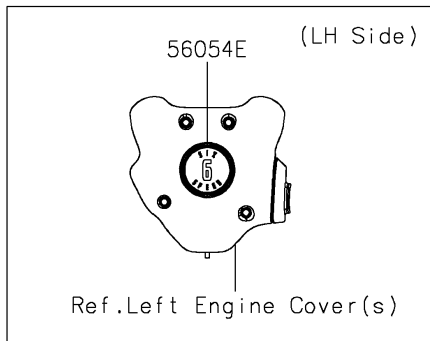

2023 VULCAN® 1700 VOYAGER® ABS PARTS DIAGRAM

Decals(BNFNN/BNFNL)

F2861

2023 VULCAN® 1700 VOYAGER® ABS PARTS LIST

Decals(BNFNN/BNFNL)

ITEM NAME	PART NUMBER	QUANTITY
MARK,FUEL TANK,LH (Ref # 56054)	56054-0300	1
MARK,FUEL TANK,RH (Ref # 56054A)	56054-0301	1
MARK,REAR TRUNK (Ref # 56054B)	56054-0302	1
MARK,FR FENDER,ABS (Ref # 56054C)	56054-0456	2
MARK,A/C,V-TWIN 1700 (Ref # 56054D)	56054-1147	2
MARK,GEN. COVER,6 SPEED (Ref # 56054E)	56054-1148	1
MARK,E/G COVER,KAWASAKI (Ref # 56054F)	56054-1149	1
PATTERN,TANK COVER,LWR (Ref # 56068)	56068-1882	1
PATTERN,TANK COVER,UPP (Ref # 56075)	56075-0592	1
PATTERN,FUEL TANK (Ref # 56076)	56076-4092	2
PATTERN,UPP COWL.,LH (Ref # 56076A)	56076-4093	1
PATTERN,UPP COWL.,RH (Ref # 56076B)	56076-4094	1
PATTERN,FR FENDER (Ref # 56076C)	56076-4095	2
PATTERN,CNT BAG,LH (Ref # 56076D)	56076-4096	1
PATTERN,CNT BAG,RH (Ref # 56076E)	56076-4097	1