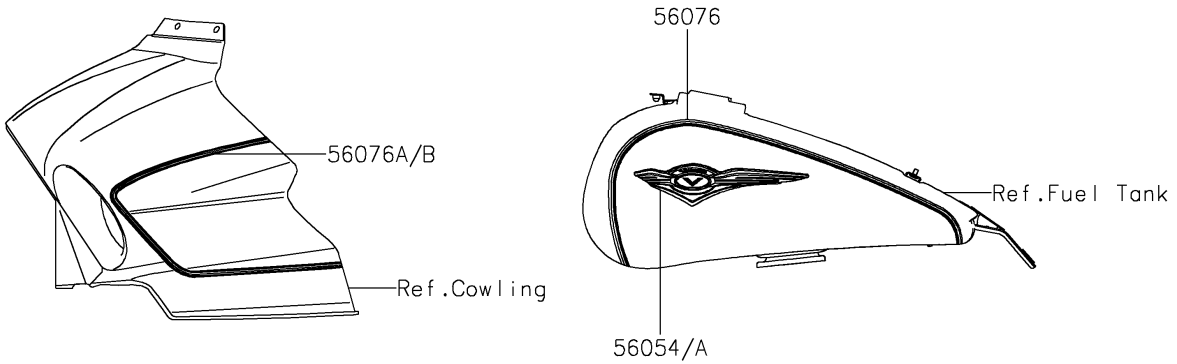

2023 VULCAN® 1700 VOYAGER® ABS PARTS DIAGRAM

Decals(BNFNN/BNFNL)

F2861

2023 VULCAN® 1700 VOYAGER® ABS PARTS LIST

Decals(BNFNN/BNFNL)

ITEM NAME	PART NUMBER	QUANTITY
MARK,FUEL TANK,LH (Ref # 56054)	56054-0300	1
MARK,FUEL TANK,RH (Ref # 56054A)	56054-0301	1
MARK,REAR TRUNK (Ref # 56054B)	56054-0302	1
MARK,FR FENDER,ABS (Ref # 56054C)	56054-0456	2
MARK,A/C,V-TWIN 1700 (Ref # 56054D)	56054-1147	2
MARK,GEN. COVER,6 SPEED (Ref # 56054E)	56054-1148	1
MARK,E/G COVER,KAWASAKI (Ref # 56054F)	56054-1149	1
PATTERN,TANK COVER,LWR (Ref # 56068)	56068-1882	1
PATTERN,TANK COVER,UPP (Ref # 56075)	56075-0592	1
PATTERN,FUEL TANK (Ref # 56076)	56076-4092	2
PATTERN,UPP COWL.,LH (Ref # 56076A)	56076-4093	1
PATTERN,UPP COWL.,RH (Ref # 56076B)	56076-4094	1
PATTERN,FR FENDER (Ref # 56076C)	56076-4095	2
PATTERN,CNT BAG,LH (Ref # 56076D)	56076-4096	1
PATTERN,CNT BAG,RH (Ref # 56076E)	56076-4097	1