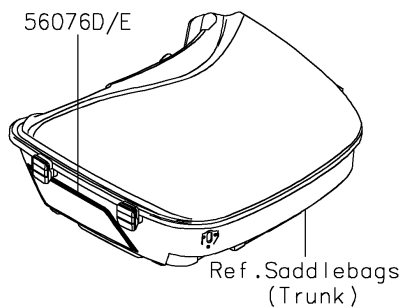

2023 VULCAN® 1700 VOYAGER® ABS PARTS DIAGRAM

Decals(BNFNN/BNFNL)

F2861

2023 VULCAN® 1700 VOYAGER® ABS PARTS LIST

Decals(BNFNN/BNFNL)

ITEM NAME	PART NUMBER	QUANTITY
MARK,FUEL TANK,LH (Ref # 56054)	56054-0300	1
MARK,FUEL TANK,RH (Ref # 56054A)	56054-0301	1
MARK,REAR TRUNK (Ref # 56054B)	56054-0302	1
MARK,FR FENDER,ABS (Ref # 56054C)	56054-0456	2
MARK,A/C,V-TWIN 1700 (Ref # 56054D)	56054-1147	2
MARK,GEN. COVER,6 SPEED (Ref # 56054E)	56054-1148	1
MARK,E/G COVER,KAWASAKI (Ref # 56054F)	56054-1149	1
PATTERN,TANK COVER,LWR (Ref # 56068)	56068-1882	1
PATTERN,TANK COVER,UPP (Ref # 56075)	56075-0592	1
PATTERN,FUEL TANK (Ref # 56076)	56076-4092	2
PATTERN,UPP COWL.,LH (Ref # 56076A)	56076-4093	1
PATTERN,UPP COWL.,RH (Ref # 56076B)	56076-4094	1
PATTERN,FR FENDER (Ref # 56076C)	56076-4095	2
PATTERN,CNT BAG,LH (Ref # 56076D)	56076-4096	1
PATTERN,CNT BAG,RH (Ref # 56076E)	56076-4097	1