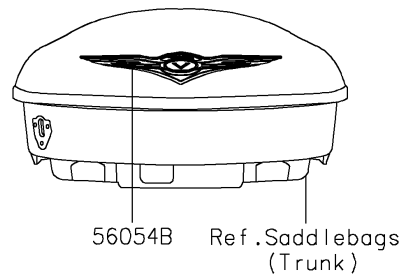

2023 VULCAN® 1700 VOYAGER® ABS PARTS DIAGRAM

Decals(BNFNN/BNFNL)

F2861

2023 VULCAN® 1700 VOYAGER® ABS PARTS LIST

Decals(BNFNN/BNFNL)

ITEM NAME	PART NUMBER	QUANTITY
MARK,FUEL TANK,LH (Ref # 56054)	56054-0300	1
MARK,FUEL TANK,RH (Ref # 56054A)	56054-0301	1
MARK,REAR TRUNK (Ref # 56054B)	56054-0302	1
MARK,FR FENDER,ABS (Ref # 56054C)	56054-0456	2
MARK,A/C,V-TWIN 1700 (Ref # 56054D)	56054-1147	2
MARK,GEN. COVER,6 SPEED (Ref # 56054E)	56054-1148	1
MARK,E/G COVER,KAWASAKI (Ref # 56054F)	56054-1149	1
PATTERN,TANK COVER,LWR (Ref # 56068)	56068-1882	1
PATTERN,TANK COVER,UPP (Ref # 56075)	56075-0592	1
PATTERN,FUEL TANK (Ref # 56076)	56076-4092	2
PATTERN,UPP COWL.,LH (Ref # 56076A)	56076-4093	1
PATTERN,UPP COWL.,RH (Ref # 56076B)	56076-4094	1
PATTERN,FR FENDER (Ref # 56076C)	56076-4095	2
PATTERN,CNT BAG,LH (Ref # 56076D)	56076-4096	1
PATTERN,CNT BAG,RH (Ref # 56076E)	56076-4097	1