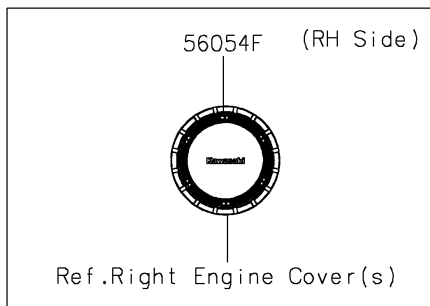

2023 VULCAN® 1700 VOYAGER® ABS PARTS DIAGRAM

Decals(BNFNN/BNFNL)

F2861

2023 VULCAN® 1700 VOYAGER® ABS PARTS LIST

Decals(BNFNN/BNFNL)

ITEM NAME	PART NUMBER	QUANTITY
MARK,FUEL TANK,LH (Ref # 56054)	56054-0300	1
MARK,FUEL TANK,RH (Ref # 56054A)	56054-0301	1
MARK,REAR TRUNK (Ref # 56054B)	56054-0302	1
MARK,FR FENDER,ABS (Ref # 56054C)	56054-0456	2
MARK,A/C,V-TWIN 1700 (Ref # 56054D)	56054-1147	2
MARK,GEN. COVER,6 SPEED (Ref # 56054E)	56054-1148	1
MARK,E/G COVER,KAWASAKI (Ref # 56054F)	56054-1149	1
PATTERN,TANK COVER,LWR (Ref # 56068)	56068-1882	1
PATTERN,TANK COVER,UPP (Ref # 56075)	56075-0592	1
PATTERN,FUEL TANK (Ref # 56076)	56076-4092	2
PATTERN,UPP COWL.,LH (Ref # 56076A)	56076-4093	1
PATTERN,UPP COWL.,RH (Ref # 56076B)	56076-4094	1
PATTERN,FR FENDER (Ref # 56076C)	56076-4095	2
PATTERN,CNT BAG,LH (Ref # 56076D)	56076-4096	1
PATTERN,CNT BAG,RH (Ref # 56076E)	56076-4097	1