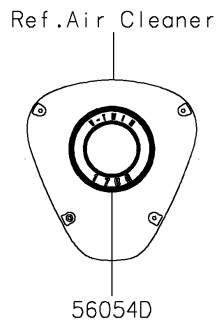

2023 VULCAN® 1700 VOYAGER® ABS PARTS DIAGRAM

Decals(BNFNN/BNFNL)

F2861

2023 VULCAN® 1700 VOYAGER® ABS PARTS LIST

Decals(BNFNN/BNFNL)

ITEM NAME	PART NUMBER	QUANTITY
MARK,FUEL TANK,LH (Ref # 56054)	56054-0300	1
MARK,FUEL TANK,RH (Ref # 56054A)	56054-0301	1
MARK,REAR TRUNK (Ref # 56054B)	56054-0302	1
MARK,FR FENDER,ABS (Ref # 56054C)	56054-0456	2
MARK,A/C,V-TWIN 1700 (Ref # 56054D)	56054-1147	2
MARK,GEN. COVER,6 SPEED (Ref # 56054E)	56054-1148	1
MARK,E/G COVER,KAWASAKI (Ref # 56054F)	56054-1149	1
PATTERN,TANK COVER,LWR (Ref # 56068)	56068-1882	1
PATTERN,TANK COVER,UPP (Ref # 56075)	56075-0592	1
PATTERN,FUEL TANK (Ref # 56076)	56076-4092	2
PATTERN,UPP COWL.,LH (Ref # 56076A)	56076-4093	1
PATTERN,UPP COWL.,RH (Ref # 56076B)	56076-4094	1
PATTERN,FR FENDER (Ref # 56076C)	56076-4095	2
PATTERN,CNT BAG,LH (Ref # 56076D)	56076-4096	1
PATTERN,CNT BAG,RH (Ref # 56076E)	56076-4097	1