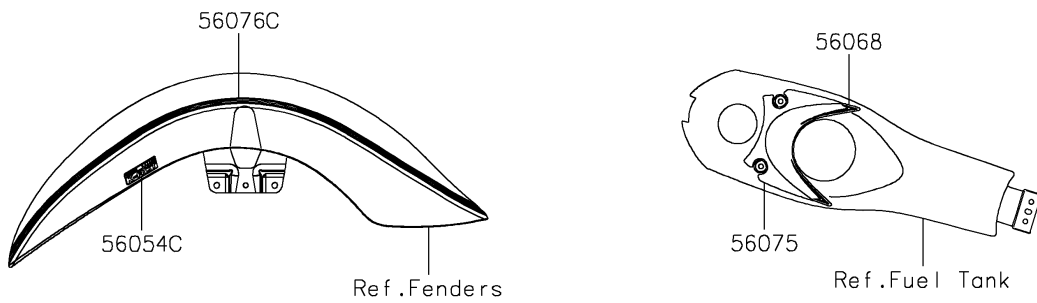

2023 VULCAN® 1700 VOYAGER® ABS PARTS DIAGRAM

Decals(BNFNN/BNFNL)

F2861

2023 VULCAN® 1700 VOYAGER® ABS PARTS LIST

Decals(BNFNN/BNFNL)

ITEM NAME	PART NUMBER	QUANTITY
MARK,FUEL TANK,LH (Ref # 56054)	56054-0300	1
MARK,FUEL TANK,RH (Ref # 56054A)	56054-0301	1
MARK,REAR TRUNK (Ref # 56054B)	56054-0302	1
MARK,FR FENDER,ABS (Ref # 56054C)	56054-0456	2
MARK,A/C,V-TWIN 1700 (Ref # 56054D)	56054-1147	2
MARK,GEN. COVER,6 SPEED (Ref # 56054E)	56054-1148	1
MARK,E/G COVER,KAWASAKI (Ref # 56054F)	56054-1149	1
PATTERN,TANK COVER,LWR (Ref # 56068)	56068-1882	1
PATTERN,TANK COVER,UPP (Ref # 56075)	56075-0592	1
PATTERN,FUEL TANK (Ref # 56076)	56076-4092	2
PATTERN,UPP COWL.,LH (Ref # 56076A)	56076-4093	1
PATTERN,UPP COWL.,RH (Ref # 56076B)	56076-4094	1
PATTERN,FR FENDER (Ref # 56076C)	56076-4095	2
PATTERN,CNT BAG,LH (Ref # 56076D)	56076-4096	1
PATTERN,CNT BAG,RH (Ref # 56076E)	56076-4097	1