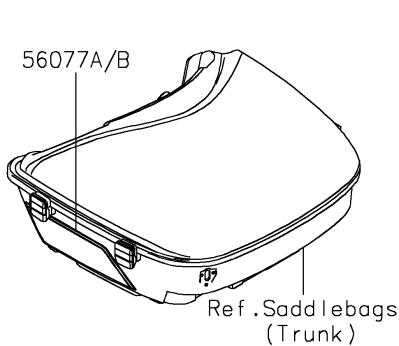

2024 VULCAN® 1700 VOYAGER® ABS PARTS DIAGRAM

Decals(BRFNN/BRFNL)

F2861B

2024 VULCAN® 1700 VOYAGER® ABS PARTS LIST

Decals(BRFNN/BRFNL)

ITEM NAME	PART NUMBER	QUANTITY
MARK,FUEL TANK,LH (Ref # 56054)	56054-0300	1
MARK,FUEL TANK,RH (Ref # 56054A)	56054-0301	1
MARK,REAR TRUNK (Ref # 56054B)	56054-0302	1
MARK,FR FENDER,ABS (Ref # 56054C)	56054-0455	2
MARK,A/C,V-TWIN 1700 (Ref # 56054D)	56054-1147	2
MARK,GEN. COVER,6 SPEED (Ref # 56054E)	56054-1148	1
MARK,E/G COVER,KAWASAKI (Ref # 56054F)	56054-1149	1
PATTERN,TANK COVER,LWR (Ref # 56068)	56068-1882	1
PATTERN,TANK COVER,UPP (Ref # 56075)	56075-0592	1
PATTERN,GRN,8.5X910 (Ref # 56077)	56077-1037	4
PATTERN,CNT BAG,LH (Ref # 56077A)	56077-1038	1
PATTERN,CNT BAG,RH (Ref # 56077B)	56077-1039	1
PATTERN,UPP COWL.,LH (Ref # 56077C)	56077-1800	1
PATTERN,UPP COWL.,RH (Ref # 56077D)	56077-1801	1