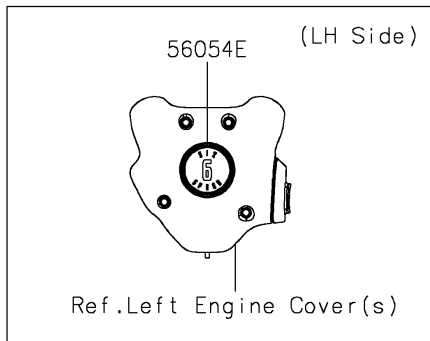

2024 VULCAN® 1700 VOYAGER® ABS PARTS DIAGRAM

Decals(BRFNN/BRFNL)

F2861B

2024 VULCAN® 1700 VOYAGER® ABS PARTS LIST

Decals(BRFNN/BRFNL)

ITEM NAME	PART NUMBER	QUANTITY
MARK,FUEL TANK,LH (Ref # 56054)	56054-0300	1
MARK,FUEL TANK,RH (Ref # 56054A)	56054-0301	1
MARK,REAR TRUNK (Ref # 56054B)	56054-0302	1
MARK,FR FENDER,ABS (Ref # 56054C)	56054-0455	2
MARK,A/C,V-TWIN 1700 (Ref # 56054D)	56054-1147	2
MARK,GEN. COVER,6 SPEED (Ref # 56054E)	56054-1148	1
MARK,E/G COVER,KAWASAKI (Ref # 56054F)	56054-1149	1
PATTERN,TANK COVER,LWR (Ref # 56068)	56068-1882	1
PATTERN,TANK COVER,UPP (Ref # 56075)	56075-0592	1
PATTERN,GRN,8.5X910 (Ref # 56077)	56077-1037	4
PATTERN,CNT BAG,LH (Ref # 56077A)	56077-1038	1
PATTERN,CNT BAG,RH (Ref # 56077B)	56077-1039	1
PATTERN,UPP COWL.,LH (Ref # 56077C)	56077-1800	1
PATTERN,UPP COWL.,RH (Ref # 56077D)	56077-1801	1