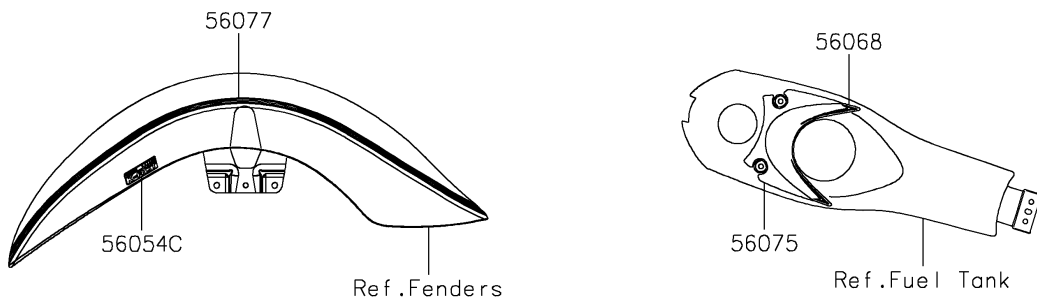

2024 VULCAN® 1700 VOYAGER® ABS PARTS DIAGRAM

Decals(BRFNN/BRFNL)

F2861B

2024 VULCAN® 1700 VOYAGER® ABS PARTS LIST

Decals(BRFNN/BRFNL)

ITEM NAME	PART NUMBER	QUANTITY
MARK,FUEL TANK,LH (Ref # 56054)	56054-0300	1
MARK,FUEL TANK,RH (Ref # 56054A)	56054-0301	1
MARK,REAR TRUNK (Ref # 56054B)	56054-0302	1
MARK,FR FENDER,ABS (Ref # 56054C)	56054-0455	2
MARK,A/C,V-TWIN 1700 (Ref # 56054D)	56054-1147	2
MARK,GEN. COVER,6 SPEED (Ref # 56054E)	56054-1148	1
MARK,E/G COVER,KAWASAKI (Ref # 56054F)	56054-1149	1
PATTERN,TANK COVER,LWR (Ref # 56068)	56068-1882	1
PATTERN,TANK COVER,UPP (Ref # 56075)	56075-0592	1
PATTERN,GRN,8.5X910 (Ref # 56077)	56077-1037	4
PATTERN,CNT BAG,LH (Ref # 56077A)	56077-1038	1
PATTERN,CNT BAG,RH (Ref # 56077B)	56077-1039	1
PATTERN,UPP COWL.,LH (Ref # 56077C)	56077-1800	1
PATTERN,UPP COWL.,RH (Ref # 56077D)	56077-1801	1