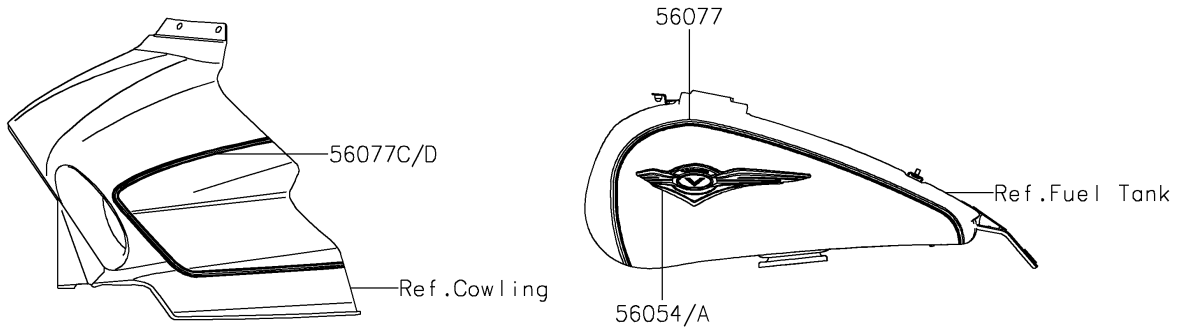

2024 VULCAN® 1700 VOYAGER® ABS PARTS DIAGRAM

Decals(BRFNN/BRFNL)

F2861B

2024 VULCAN® 1700 VOYAGER® ABS PARTS LIST

Decals(BRFNN/BRFNL)

ITEM NAME	PART NUMBER	QUANTITY
MARK,FUEL TANK,LH (Ref # 56054)	56054-0300	1
MARK,FUEL TANK,RH (Ref # 56054A)	56054-0301	1
MARK,REAR TRUNK (Ref # 56054B)	56054-0302	1
MARK,FR FENDER,ABS (Ref # 56054C)	56054-0455	2
MARK,A/C,V-TWIN 1700 (Ref # 56054D)	56054-1147	2
MARK,GEN. COVER,6 SPEED (Ref # 56054E)	56054-1148	1
MARK,E/G COVER,KAWASAKI (Ref # 56054F)	56054-1149	1
PATTERN,TANK COVER,LWR (Ref # 56068)	56068-1882	1
PATTERN,TANK COVER,UPP (Ref # 56075)	56075-0592	1
PATTERN,GRN,8.5X910 (Ref # 56077)	56077-1037	4
PATTERN,CNT BAG,LH (Ref # 56077A)	56077-1038	1
PATTERN,CNT BAG,RH (Ref # 56077B)	56077-1039	1
PATTERN,UPP COWL.,LH (Ref # 56077C)	56077-1800	1
PATTERN,UPP COWL.,RH (Ref # 56077D)	56077-1801	1