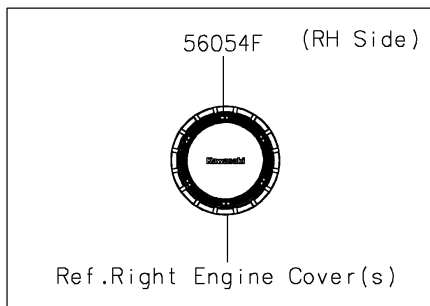

2024 VULCAN® 1700 VOYAGER® ABS PARTS DIAGRAM

Decals(BRFNN/BRFNL)

F2861B

2024 VULCAN® 1700 VOYAGER® ABS PARTS LIST

Decals(BRFNN/BRFNL)

ITEM NAME	PART NUMBER	QUANTITY
MARK,FUEL TANK,LH (Ref # 56054)	56054-0300	1
MARK,FUEL TANK,RH (Ref # 56054A)	56054-0301	1
MARK,REAR TRUNK (Ref # 56054B)	56054-0302	1
MARK,FR FENDER,ABS (Ref # 56054C)	56054-0455	2
MARK,A/C,V-TWIN 1700 (Ref # 56054D)	56054-1147	2
MARK,GEN. COVER,6 SPEED (Ref # 56054E)	56054-1148	1
MARK,E/G COVER,KAWASAKI (Ref # 56054F)	56054-1149	1
PATTERN,TANK COVER,LWR (Ref # 56068)	56068-1882	1
PATTERN,TANK COVER,UPP (Ref # 56075)	56075-0592	1
PATTERN,GRN,8.5X910 (Ref # 56077)	56077-1037	4
PATTERN,CNT BAG,LH (Ref # 56077A)	56077-1038	1
PATTERN,CNT BAG,RH (Ref # 56077B)	56077-1039	1
PATTERN,UPP COWL.,LH (Ref # 56077C)	56077-1800	1
PATTERN,UPP COWL.,RH (Ref # 56077D)	56077-1801	1