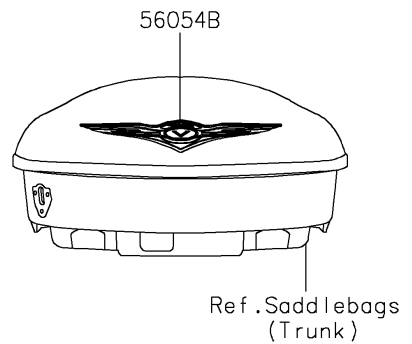

2024 VULCAN® 1700 VOYAGER® ABS PARTS DIAGRAM

Decals(BRFNN/BRFNL)

F2861B

2024 VULCAN® 1700 VOYAGER® ABS PARTS LIST

Decals(BRFNN/BRFNL)

ITEM NAME	PART NUMBER	QUANTITY
MARK,FUEL TANK,LH (Ref # 56054)	56054-0300	1
MARK,FUEL TANK,RH (Ref # 56054A)	56054-0301	1
MARK,REAR TRUNK (Ref # 56054B)	56054-0302	1
MARK,FR FENDER,ABS (Ref # 56054C)	56054-0455	2
MARK,A/C,V-TWIN 1700 (Ref # 56054D)	56054-1147	2
MARK,GEN. COVER,6 SPEED (Ref # 56054E)	56054-1148	1
MARK,E/G COVER,KAWASAKI (Ref # 56054F)	56054-1149	1
PATTERN,TANK COVER,LWR (Ref # 56068)	56068-1882	1
PATTERN,TANK COVER,UPP (Ref # 56075)	56075-0592	1
PATTERN,GRN,8.5X910 (Ref # 56077)	56077-1037	4
PATTERN,CNT BAG,LH (Ref # 56077A)	56077-1038	1
PATTERN,CNT BAG,RH (Ref # 56077B)	56077-1039	1
PATTERN,UPP COWL.,LH (Ref # 56077C)	56077-1800	1
PATTERN,UPP COWL.,RH (Ref # 56077D)	56077-1801	1