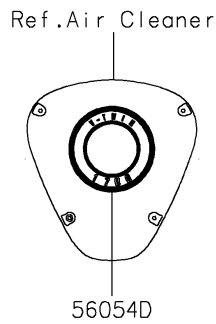

2024 VULCAN® 1700 VOYAGER® ABS PARTS DIAGRAM

Decals(BRFNN/BRFNL)

F2861B

2024 VULCAN® 1700 VOYAGER® ABS PARTS LIST

Decals(BRFNN/BRFNL)

ITEM NAME	PART NUMBER	QUANTITY
MARK,FUEL TANK,LH (Ref # 56054)	56054-0300	1
MARK,FUEL TANK,RH (Ref # 56054A)	56054-0301	1
MARK,REAR TRUNK (Ref # 56054B)	56054-0302	1
MARK,FR FENDER,ABS (Ref # 56054C)	56054-0455	2
MARK,A/C,V-TWIN 1700 (Ref # 56054D)	56054-1147	2
MARK,GEN. COVER,6 SPEED (Ref # 56054E)	56054-1148	1
MARK,E/G COVER,KAWASAKI (Ref # 56054F)	56054-1149	1
PATTERN,TANK COVER,LWR (Ref # 56068)	56068-1882	1
PATTERN,TANK COVER,UPP (Ref # 56075)	56075-0592	1
PATTERN,GRN,8.5X910 (Ref # 56077)	56077-1037	4
PATTERN,CNT BAG,LH (Ref # 56077A)	56077-1038	1
PATTERN,CNT BAG,RH (Ref # 56077B)	56077-1039	1
PATTERN,UPP COWL.,LH (Ref # 56077C)	56077-1800	1
PATTERN,UPP COWL.,RH (Ref # 56077D)	56077-1801	1