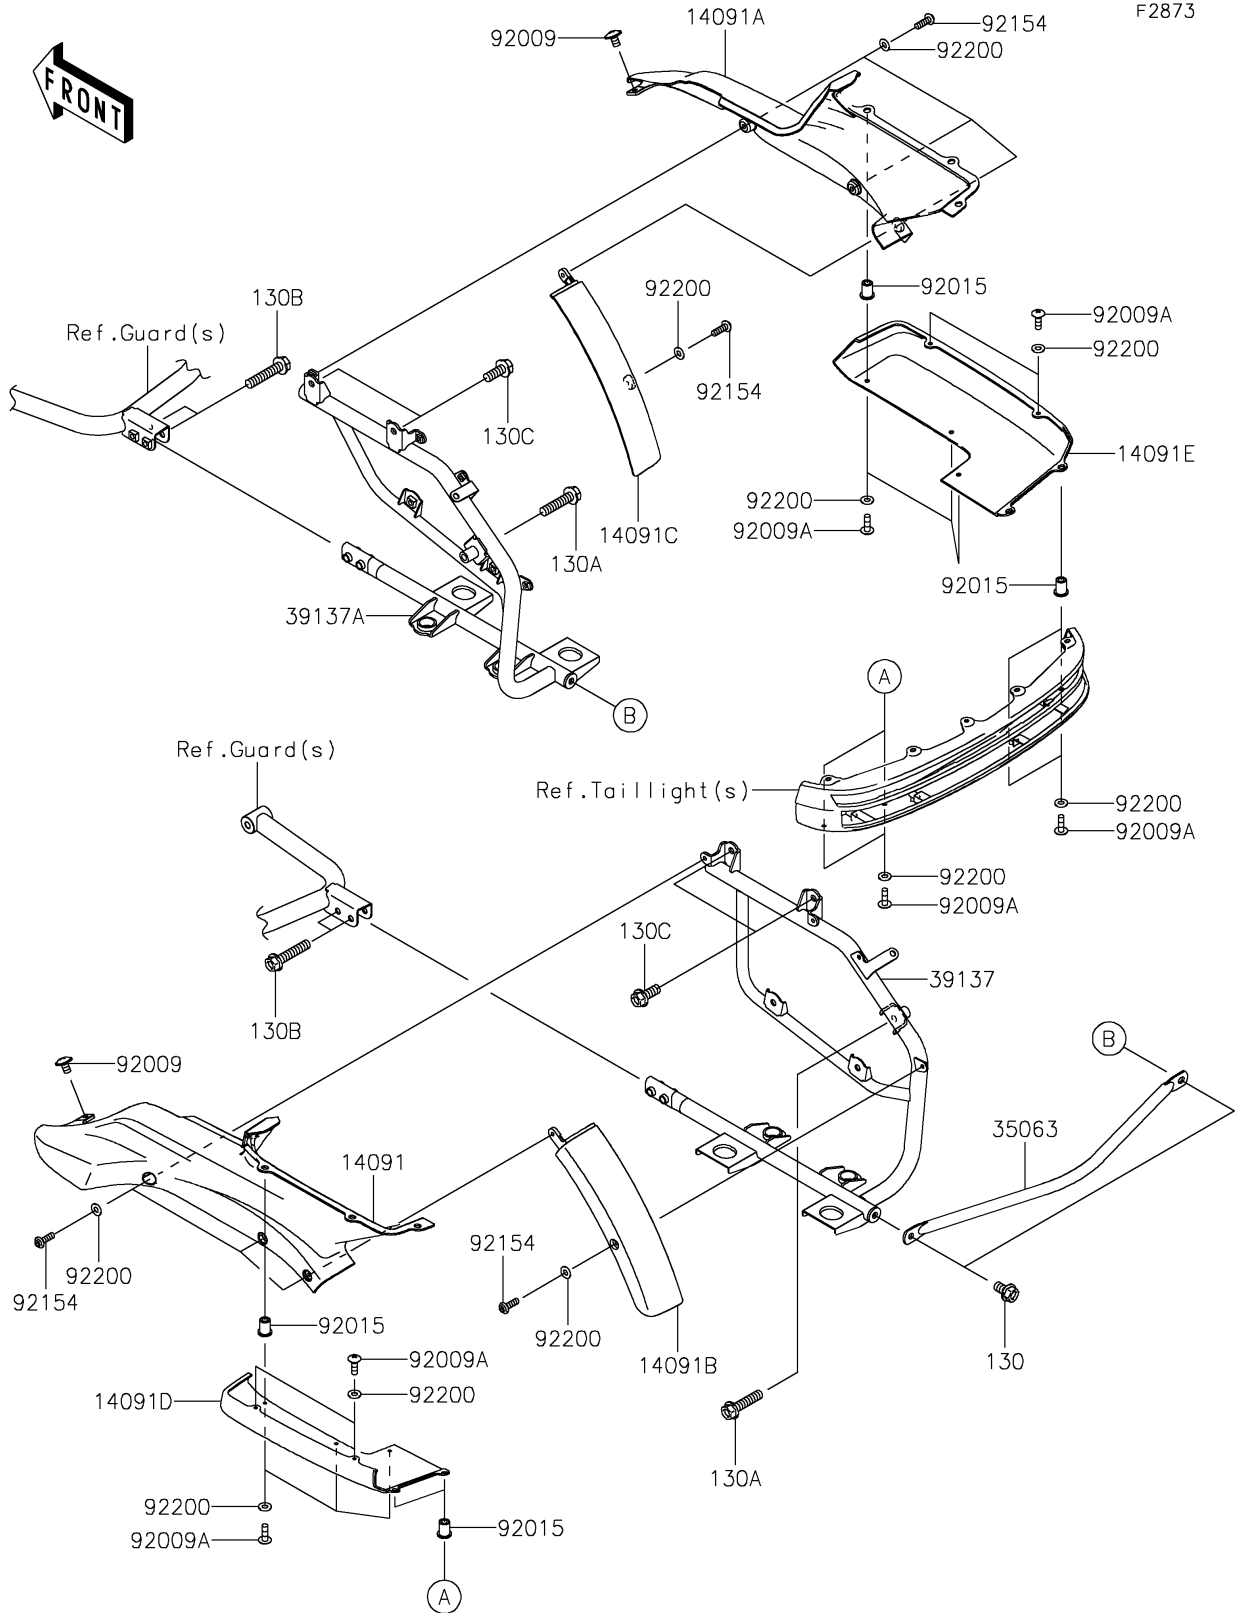

2022 Vulcan® 1700 Voyager ABS PARTS DIAGRAM

Saddlebags(Side Bag Bracket)

F2873

2022 Vulcan® 1700 Voyager ABS PARTS LIST

Saddlebags(Side Bag Bracket)

ITEM NAME	PART NUMBER	QUANTITY
COVER,STAY,LWR,LH (Ref # 14091)	14091-0950	1
COVER,STAY,LWR,RH (Ref # 14091A)	14091-0951	1
COVER,STRUT,LH (Ref # 14091B)	14091-0957	1
COVER,STRUT,RH (Ref # 14091C)	14091-0958	1
COVER,STAY,UPP,LH (Ref # 14091D)	14091-1661	1
COVER,STAY,UPP,RH (Ref # 14091E)	14091-1662	1
STAY,PANNIER (Ref # 35063)	35063-0537	1
STAY-COMP,PANNIER,LH (Ref # 39137)	39137-0048	1
STAY-COMP,PANNIER,RH (Ref # 39137A)	39137-0049	1
SCREW,6X10,WHITE (Ref # 92009)	92009-1286	2
SCREW,5X16,WHITE (Ref # 92009A)	92009-1464	14
NUT,WELL,5MM (Ref # 92015)	92015-1757	10
BOLT,SOCKET,5X16 (Ref # 92154)	92154-0287	8
WASHER,NATURAL,5.3X11.5X1.0 (Ref # 92200)	92200-0538	22
BOLT-FLANGED,8X14 (Ref # 130)	130BA0814	2
BOLT-FLANGED,8X35 (Ref # 130A)	130BA0835	2
BOLT-FLANGED,8X40 (Ref # 130B)	130BA0840	4
BOLT-FLANGED,8X20 (Ref # 130C)	130CA0820	4