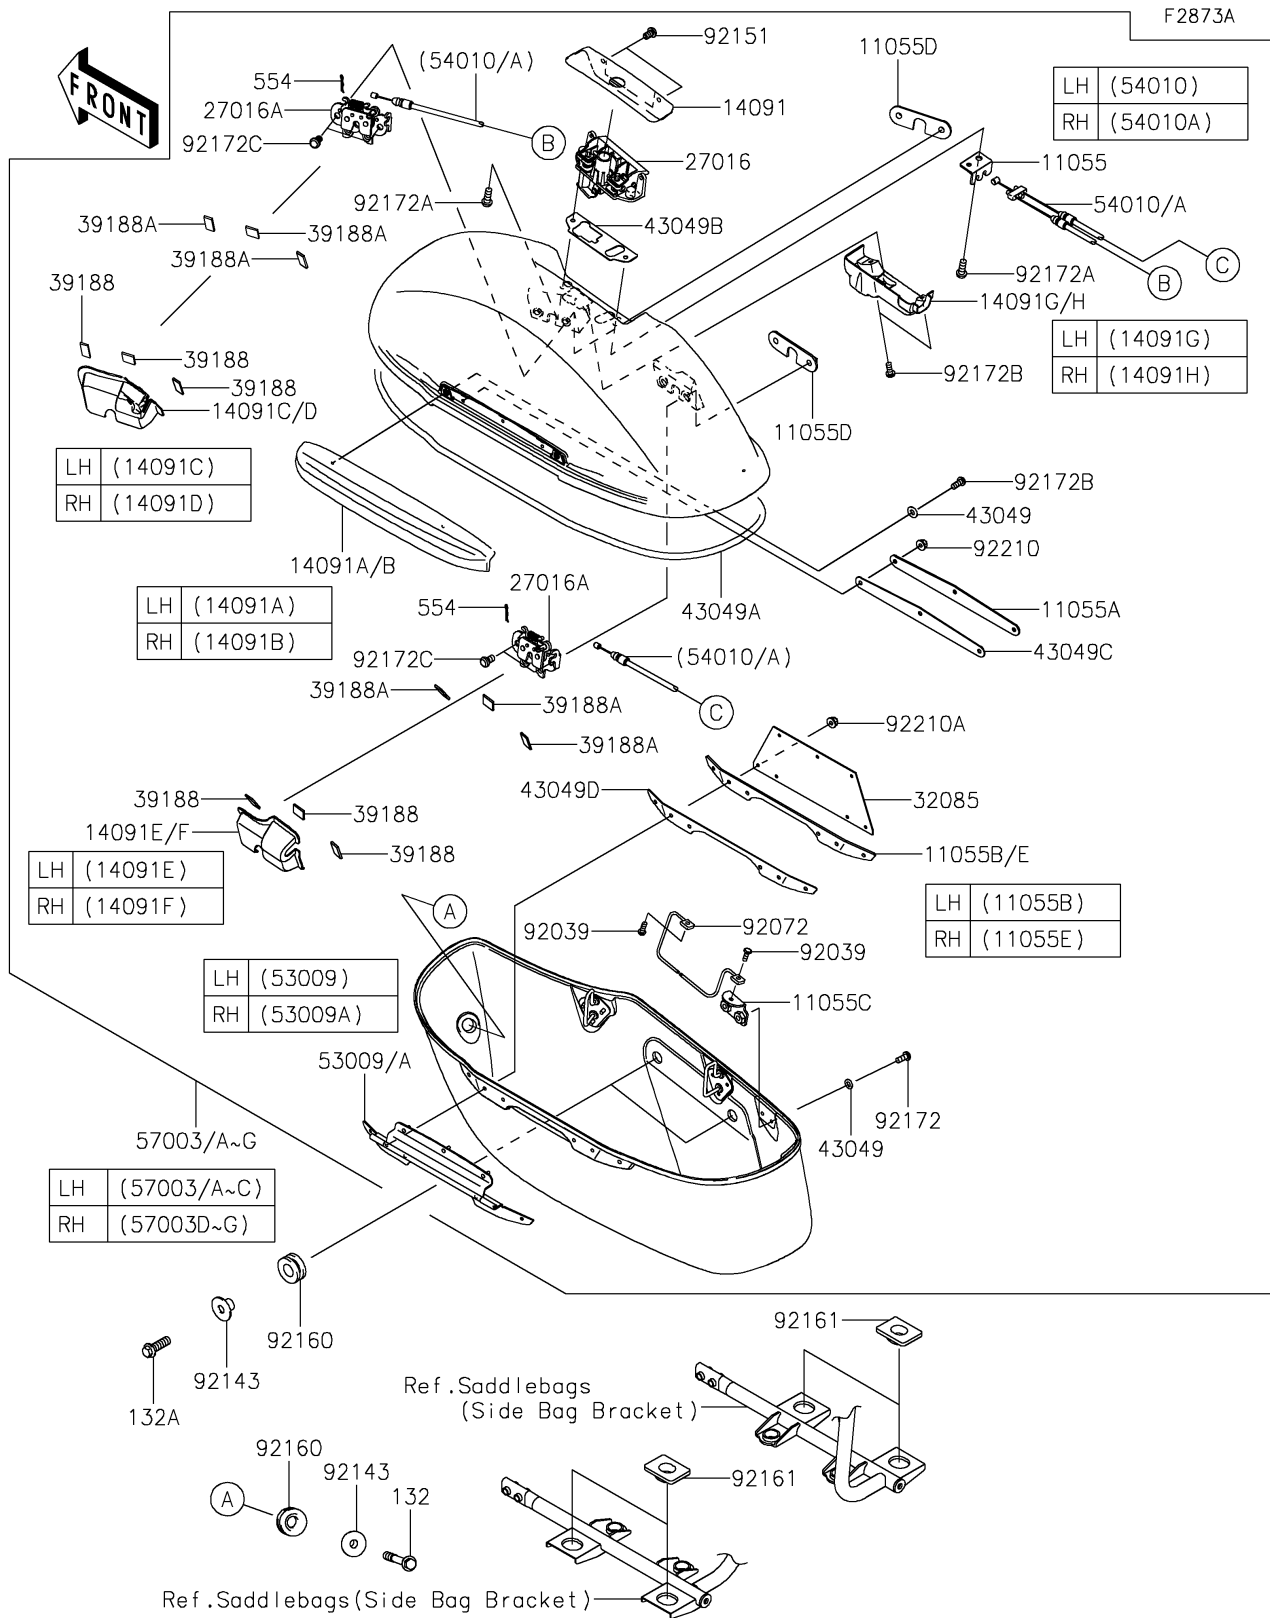

2024 Vulcan 1700 Voyager ABS PARTS DIAGRAM

Saddlebags(Side Bag)