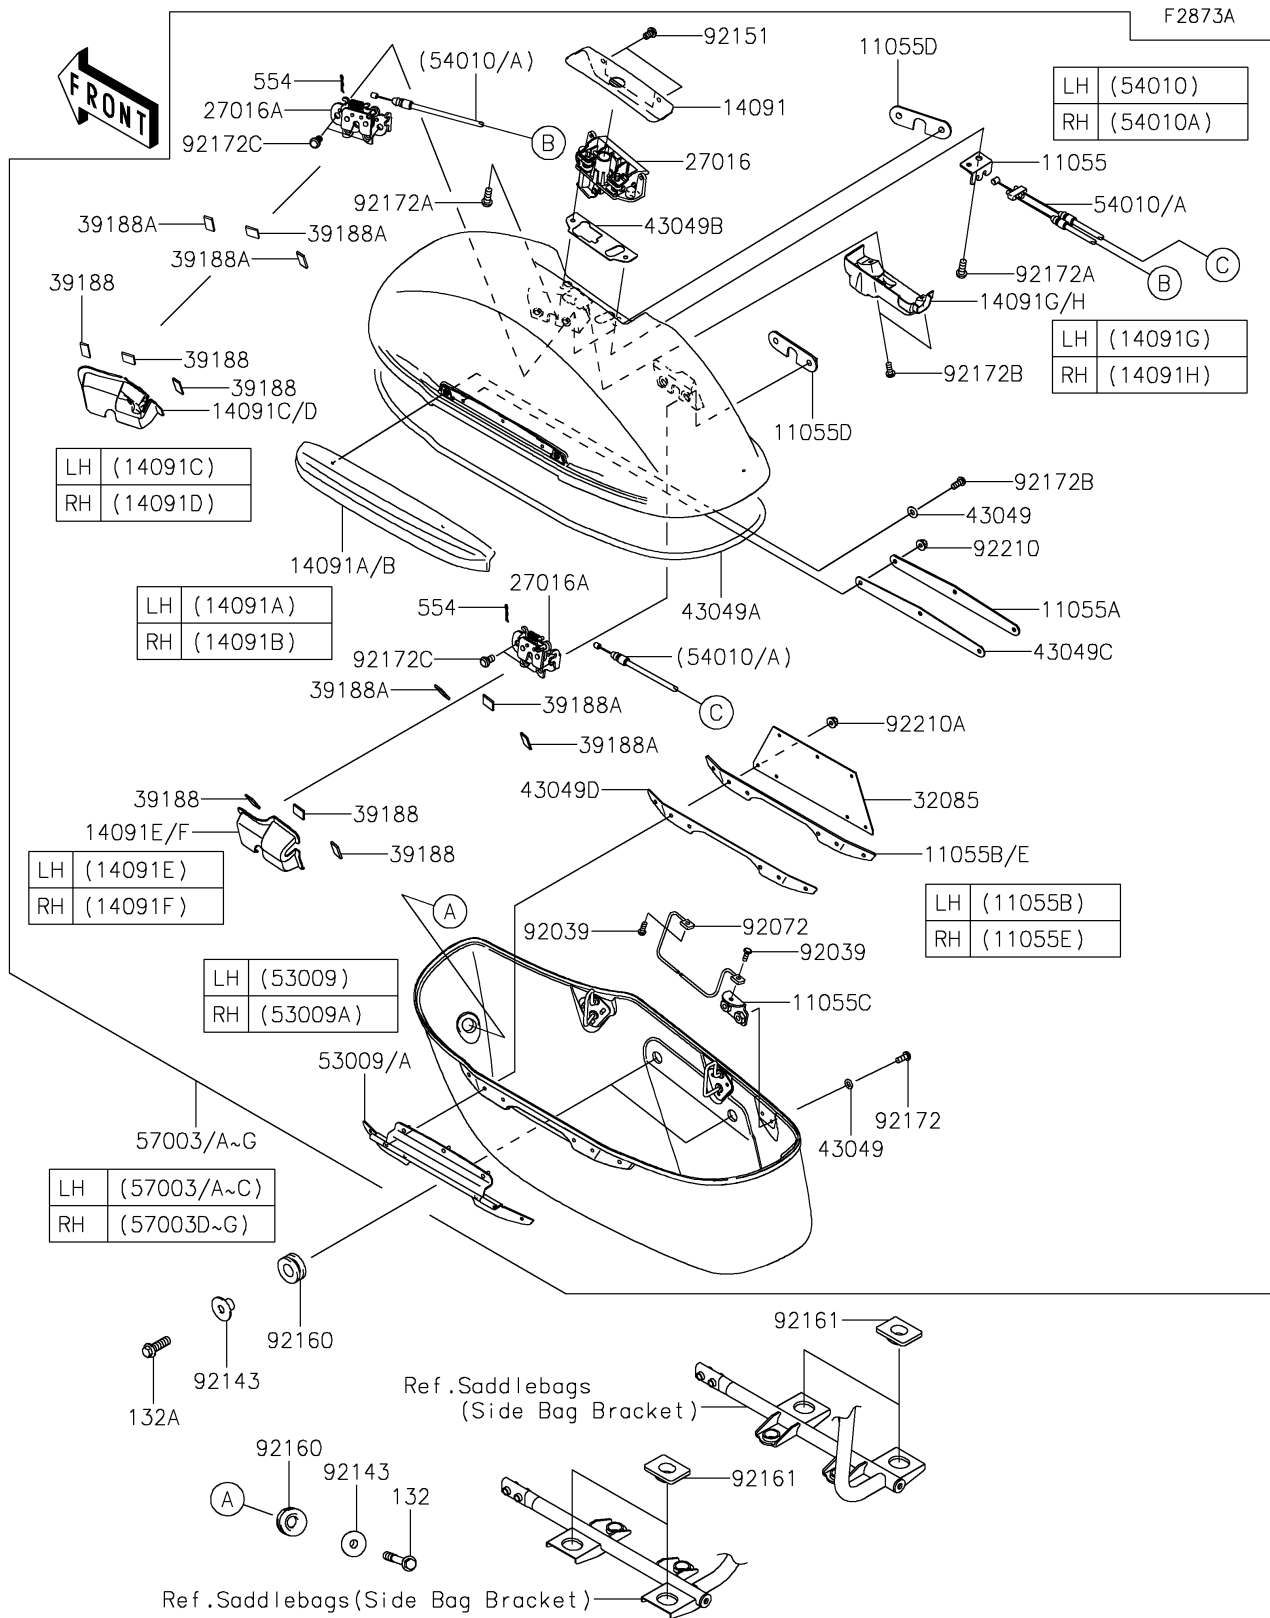

# 2025 Vulcan 1700 Voyager ABS PARTS DIAGRAM

Saddlebags(Side Bag)

## 2025 Vulcan 1700 Voyager ABS PARTS LIST

Saddlebags(Side Bag)

ITEM NAME	PART NUMBER	QUANTITY
BAG-ASSY,PANNIER,LH,GRAY+GRAY (Ref # 57003B)	57003-0091-69U	1
BAG-ASSY,PANNIER,LH,M.M.GRAY+B (Ref # 57003C)	57003-0091-76M	1
BAG-ASSY,PANNIER,RH,GRAY+GRAY (Ref # 57003F)	57003-0092-69U	1
BAG-ASSY,PANNIER,RH,M.M.GRAY+B (Ref # 57003G)	57003-0092-76M	1
RIVET (Ref # 92039)	92039-0063	4
BAND,L=320MM (Ref # 92072)	92072-0140	2
COLLAR (Ref # 92143)	92143-1450	6
BOLT,SOCKET,6X10 (Ref # 92151)	92151-1449	4
DAMPER (Ref # 92160)	92160-1012	6
DAMPER (Ref # 92161)	92161-0607	4
SCREW (Ref # 92172)	92172-0450	4
SCREW,6X16 (Ref # 92172A)	92172-0452	4
SCREW,TAPPING,5X12 (Ref # 92172B)	92172-0453	8
SCREW,6X16 (Ref # 92172C)	92172-0454	8
NUT,CAP,4MM (Ref # 92210)	92210-0434	6
NUT (Ref # 92210A)	92210-0577	8
BOLT-FLANGED-SMALL,8X60 (Ref # 132)	132BA0860	2
BOLT-FLANGED-SMALL,8X25 (Ref # 132A)	132BB0825	4
PIN-SNAP (Ref # 554)	554DA0500	4