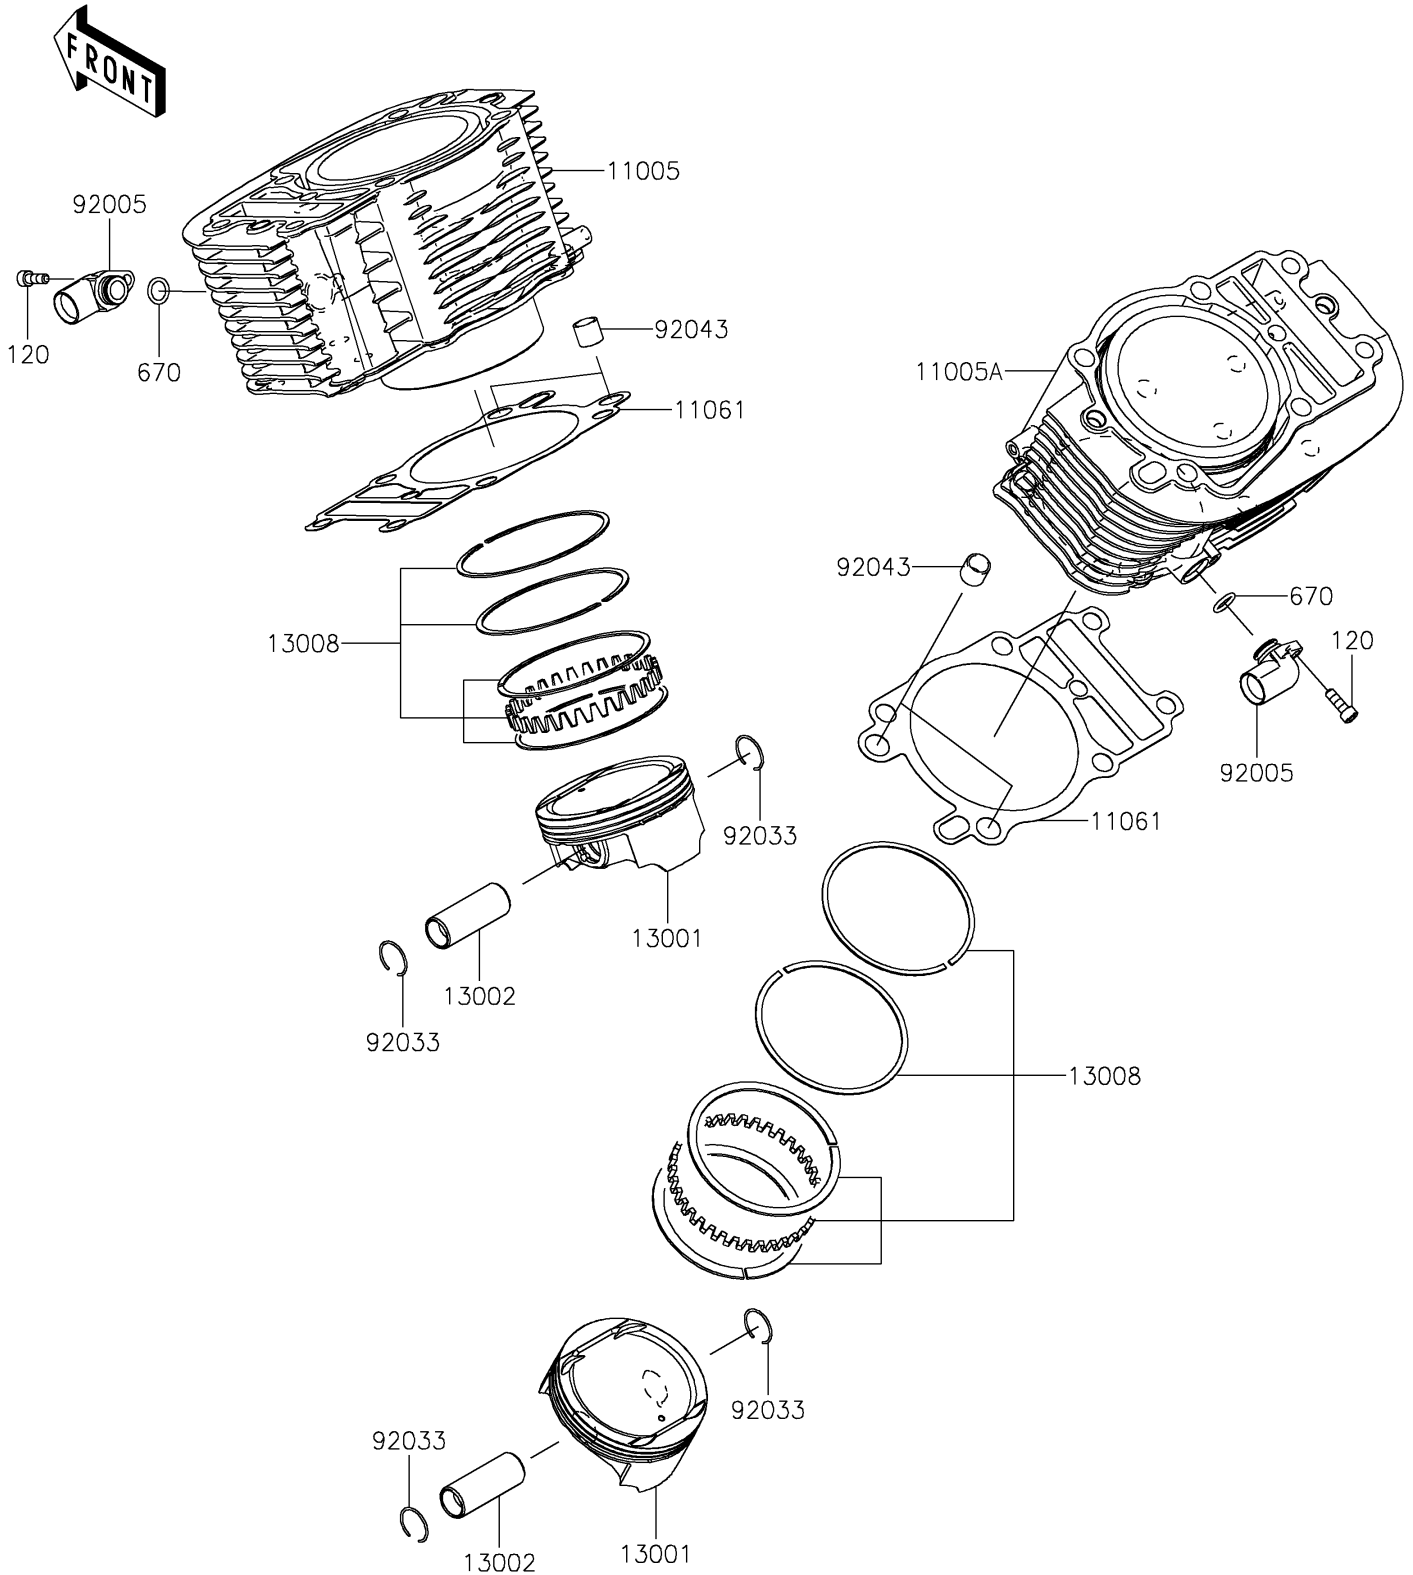

2022 Vulcan® 1700 Vaquero® ABS PARTS DIAGRAM

Cylinder/Piston(s)

E1120

2022 Vulcan® 1700 Vaquero® ABS PARTS LIST

Cylinder/Piston(s)

ITEM NAME	PART NUMBER	QUANTITY
CYLINDER-ENGINE,FR (Ref # 11005)	11005-0691	1
CYLINDER-ENGINE,RR (Ref # 11005A)	11005-0693	1
GASKET,CYLINDER BASE (Ref # 11061)	11061-0335	2
PISTON-ENGINE (Ref # 13001)	13001-0124	2
PIN-PISTON (Ref # 13002)	13002-0023	2
RING-SET-PISTON (Ref # 13008)	13008-0044	2
FITTING (Ref # 92005)	92005-0098	2
RING-SNAP (Ref # 92033)	92033-3721	4
PIN,13X16X14 (Ref # 92043)	92043-1608	4
BOLT-SOCKET,6X18 (Ref # 120)	120CB0618	2
O RING,15MM (Ref # 670)	670B2015	2