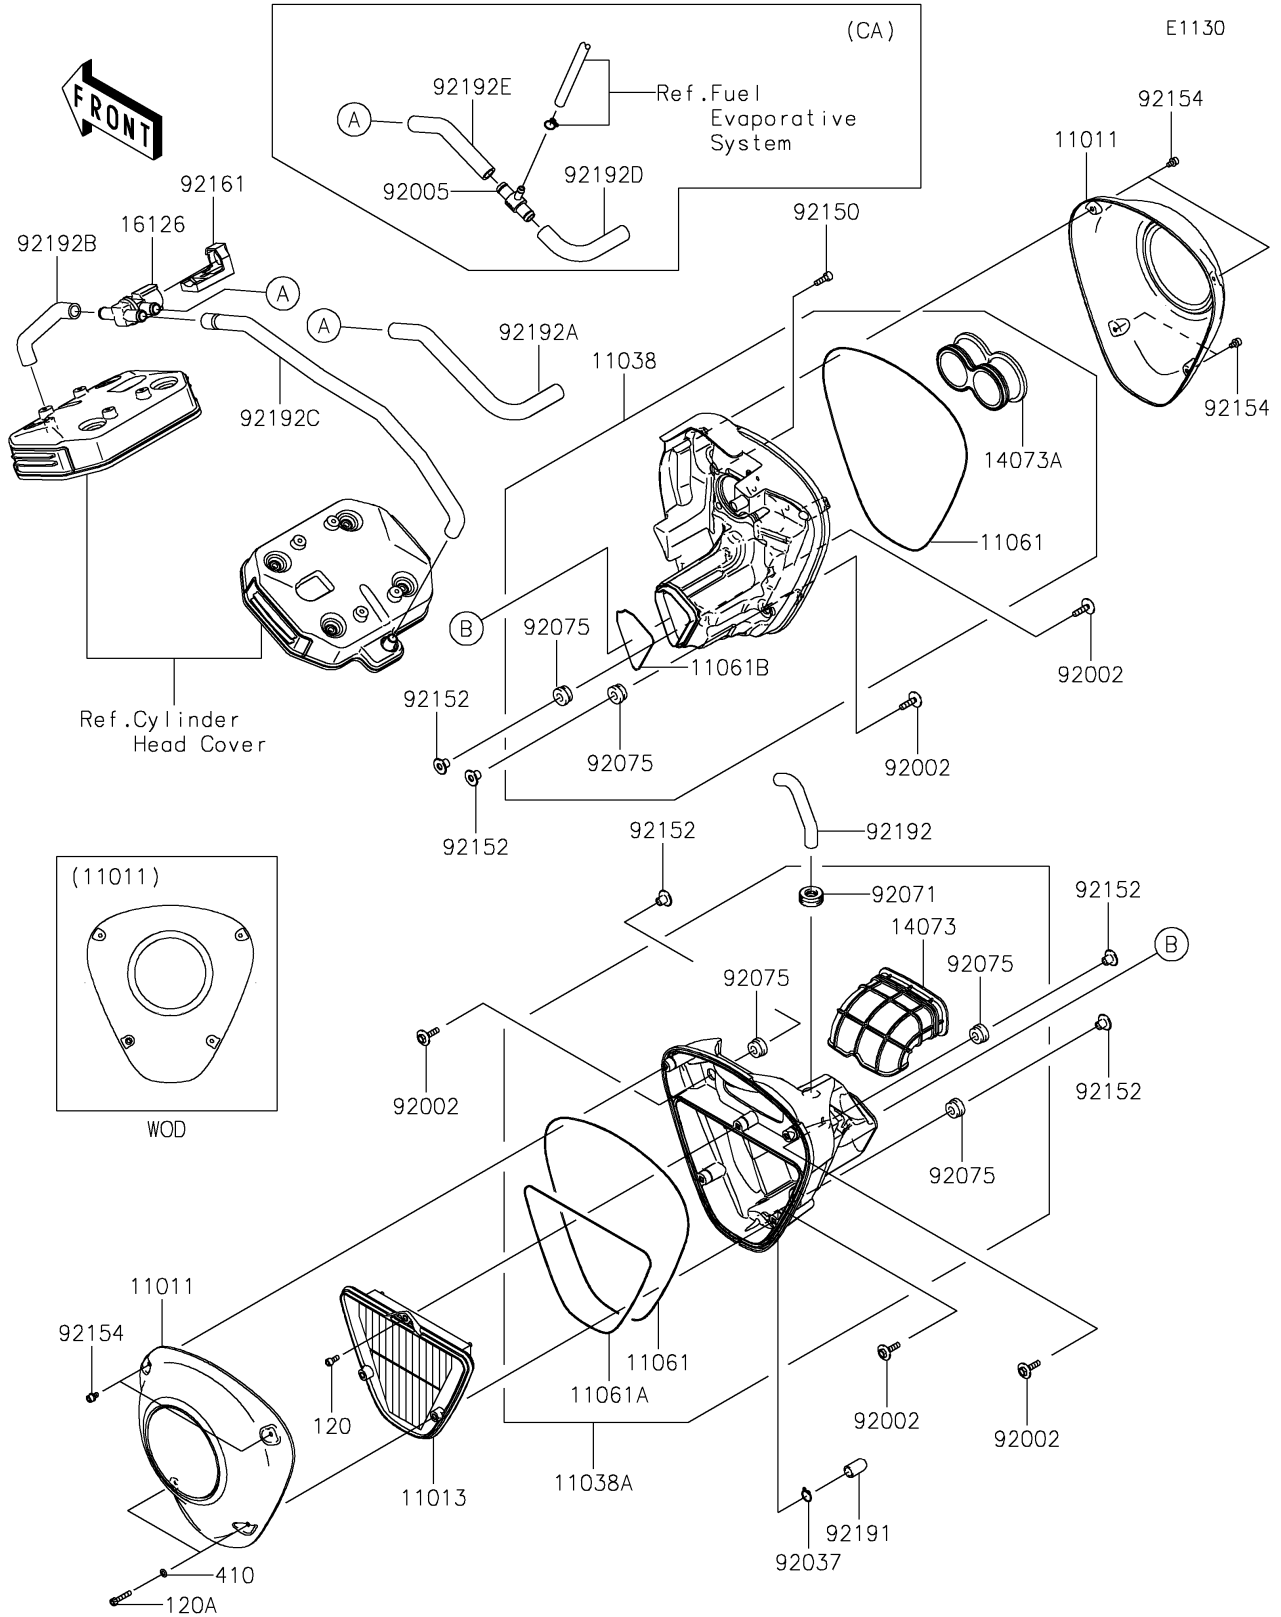

# 2022 Vulcan® 1700 Vaquero® ABS PARTS DIAGRAM

## 2022 Vulcan® 1700 Vaquero® ABS PARTS LIST

### Air Cleaner

ITEM NAME	PART NUMBER	QUANTITY
CASE-AIR FILTER,F.S.BLACK (Ref # 11011)	11011-0172	2
ELEMENT-AIR FILTER (Ref # 11013)	11013-0031	1
CASE-ASSY-AIR FILTER,RH (Ref # 11038)	11038-0708	1
CASE-ASSY-AIR FILTER,LH (Ref # 11038A)	11038-0710	1
GASKET,3X812 (Ref # 11061)	11061-0346	2
GASKET,3X630 (Ref # 11061A)	11061-0347	1
GASKET,3X222 (Ref # 11061B)	11061-0367	1
DUCT,INTAKE (Ref # 14073)	14073-0202	1
DUCT,THROBO. FUNNEL (Ref # 14073A)	14073-0203	1
VALVE,AIR SWITCHING (Ref # 16126)	16126-0746	1
BOLT,6X25 (Ref # 92002)	92002-1135	5
FITTING (Ref # 92005)	92005-0054	1
CLAMP,14.5MM (Ref # 92037)	92037-1900	1
GROMMET,AIR SUCTION VALVE (Ref # 92071)	92071-1249	1
DAMPER,RUBBER (Ref # 92075)	92075-1123	5
BOLT,6X18 (Ref # 92150)	92150-1645	5
COLLAR,6.3X10X12 (Ref # 92152)	92152-0694	5
BOLT,SOCKET,5X10 (Ref # 92154)	92154-0131	6
DAMPER (Ref # 92161)	92161-0309	1
TUBE (Ref # 92191)	92191-1704	1
TUBE,BREATHER (Ref # 92192)	92192-0650	1
TUBE,A/C-ASWV (Ref # 92192A)	92192-0651	1
TUBE,FR HEAD-ASWV (Ref # 92192B)	92192-0652	1
TUBE,RR HEAD-ASWV (Ref # 92192C)	92192-0653	1
TUBE,ASWV-FITTING (Ref # 92192D)	92192-0654	1
TUBE,FITTING-A/C (Ref # 92192E)	92192-0655	1
BOLT-SOCKET,5X12 (Ref # 120)	120CA0512	1
BOLT-SOCKET,5X25 (Ref # 120A)	120R0525	2
W-PLAIN-S,5MM (Ref # 410)	410S0500	2