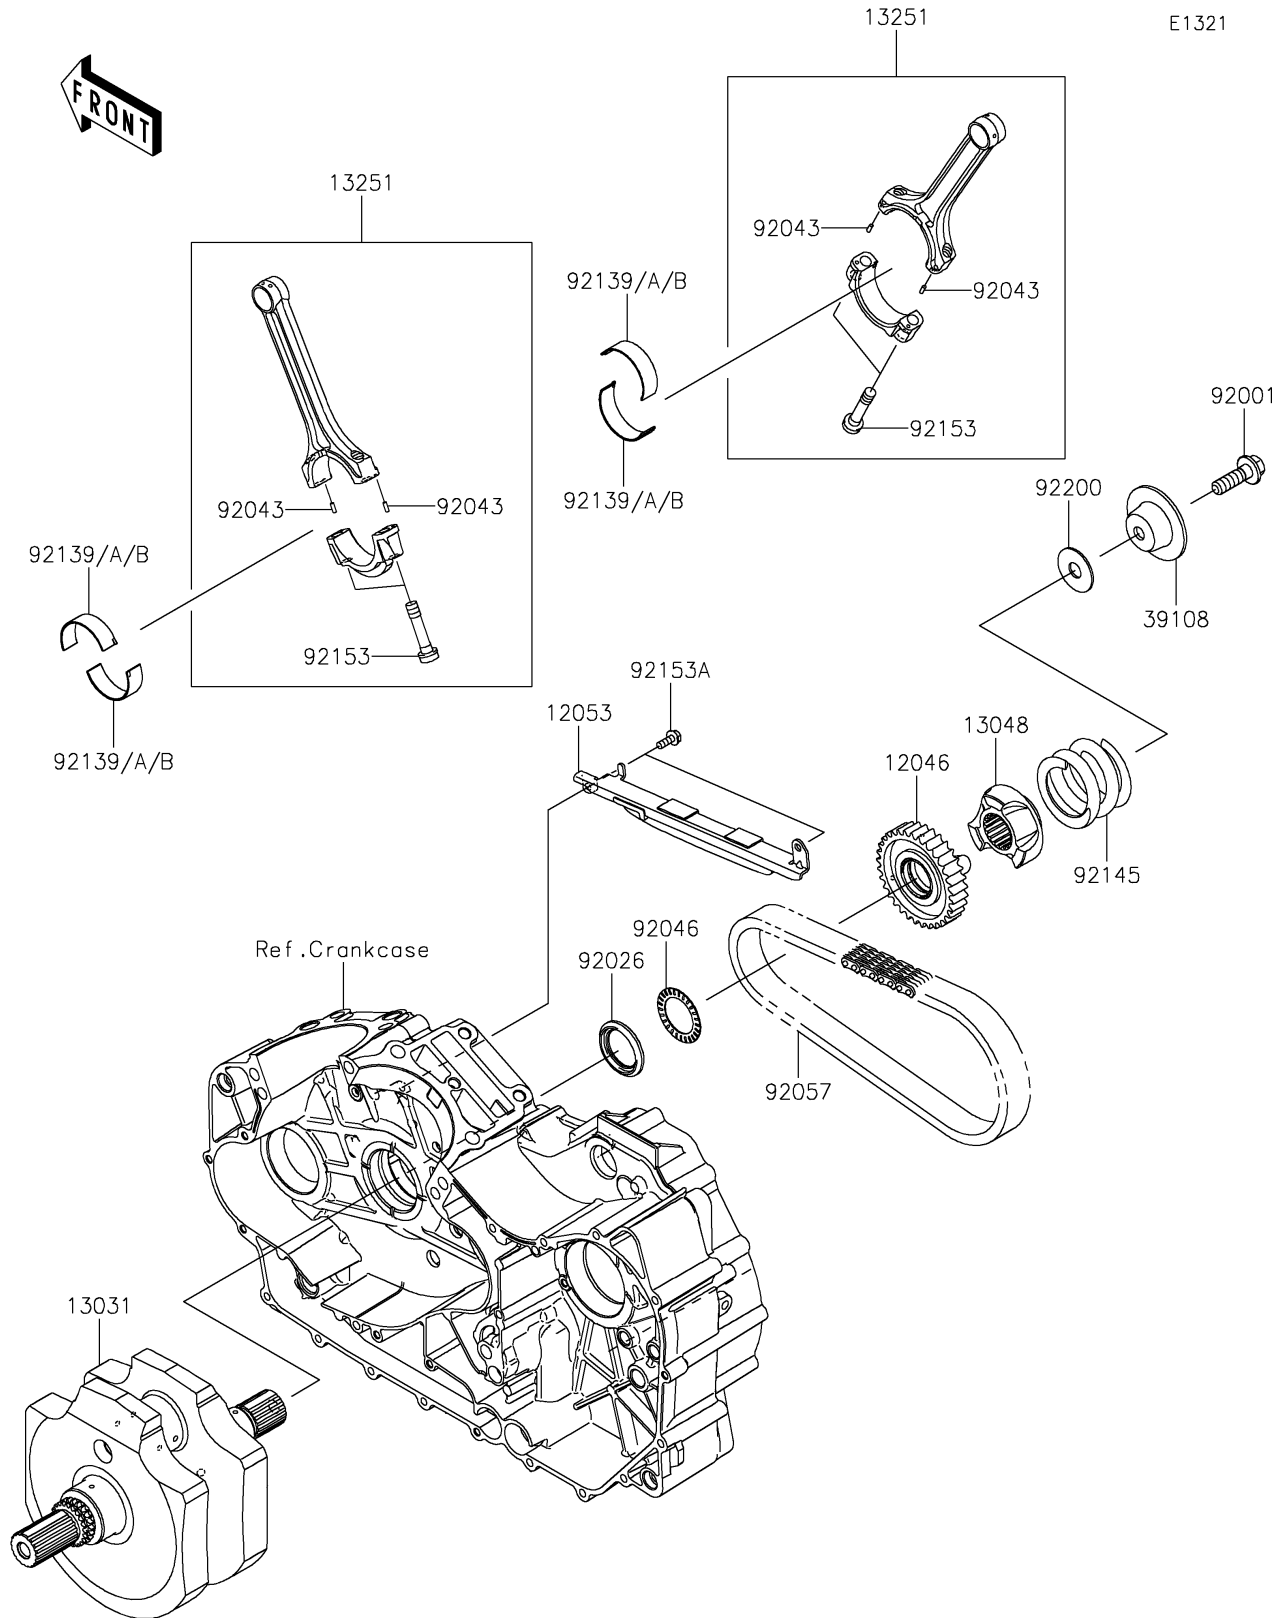

2022 VULCAN® 1700 VAQUERO® ABS PARTS DIAGRAM

Crankshaft

2022 VULCAN® 1700 VAQUERO® ABS PARTS LIST

Crankshaft

ITEM NAME	PART NUMBER	QUANTITY
SPROCKET,PRIMARY,33T (Ref # 12046)	12046-0065	1
GUIDE-CHAIN,PRIMARY,UPP (Ref # 12053)	12053-0122	1
CRANKSHAFT-COMP (Ref # 13031)	13031-0104	1
CAM-DAMPER (Ref # 13048)	13048-0017	1
ROD-ASSY-CONNECTING (Ref # 13251)	13251-0026	2
RETAINER-SPRING (Ref # 39108)	39108-0014	1
BOLT,FLANGED,12X40 (Ref # 92001)	92001-1146	1
SPACER (Ref # 92026)	92026-0145	1
PIN,3X8.5 (Ref # 92043)	92043-0033	4
BEARING-NEEDLE (Ref # 92046)	92046-0033	1
CHAIN,PRIMARY,89HV303CF-92 (Ref # 92057)	92057-0155	1
BUSHING,CONNECTING ROD,BLUE (Ref # 92139)	92139-0225	4
BUSHING,CONNECTING ROD,BLACK (Ref # 92139A)	92139-0226	AR
BUSHING,CONNECTING ROD,BROWN (Ref # 92139B)	92139-0227	AR
SPRING,58X11X46.5 (Ref # 92145)	92145-0592	1
BOLT,CONNECTING ROD (Ref # 92153)	92153-0314	4
BOLT,FLANGED,6X16 (Ref # 92153A)	92153-0713	2
WASHER,12X34X1.6 (Ref # 92200)	92200-0478	1