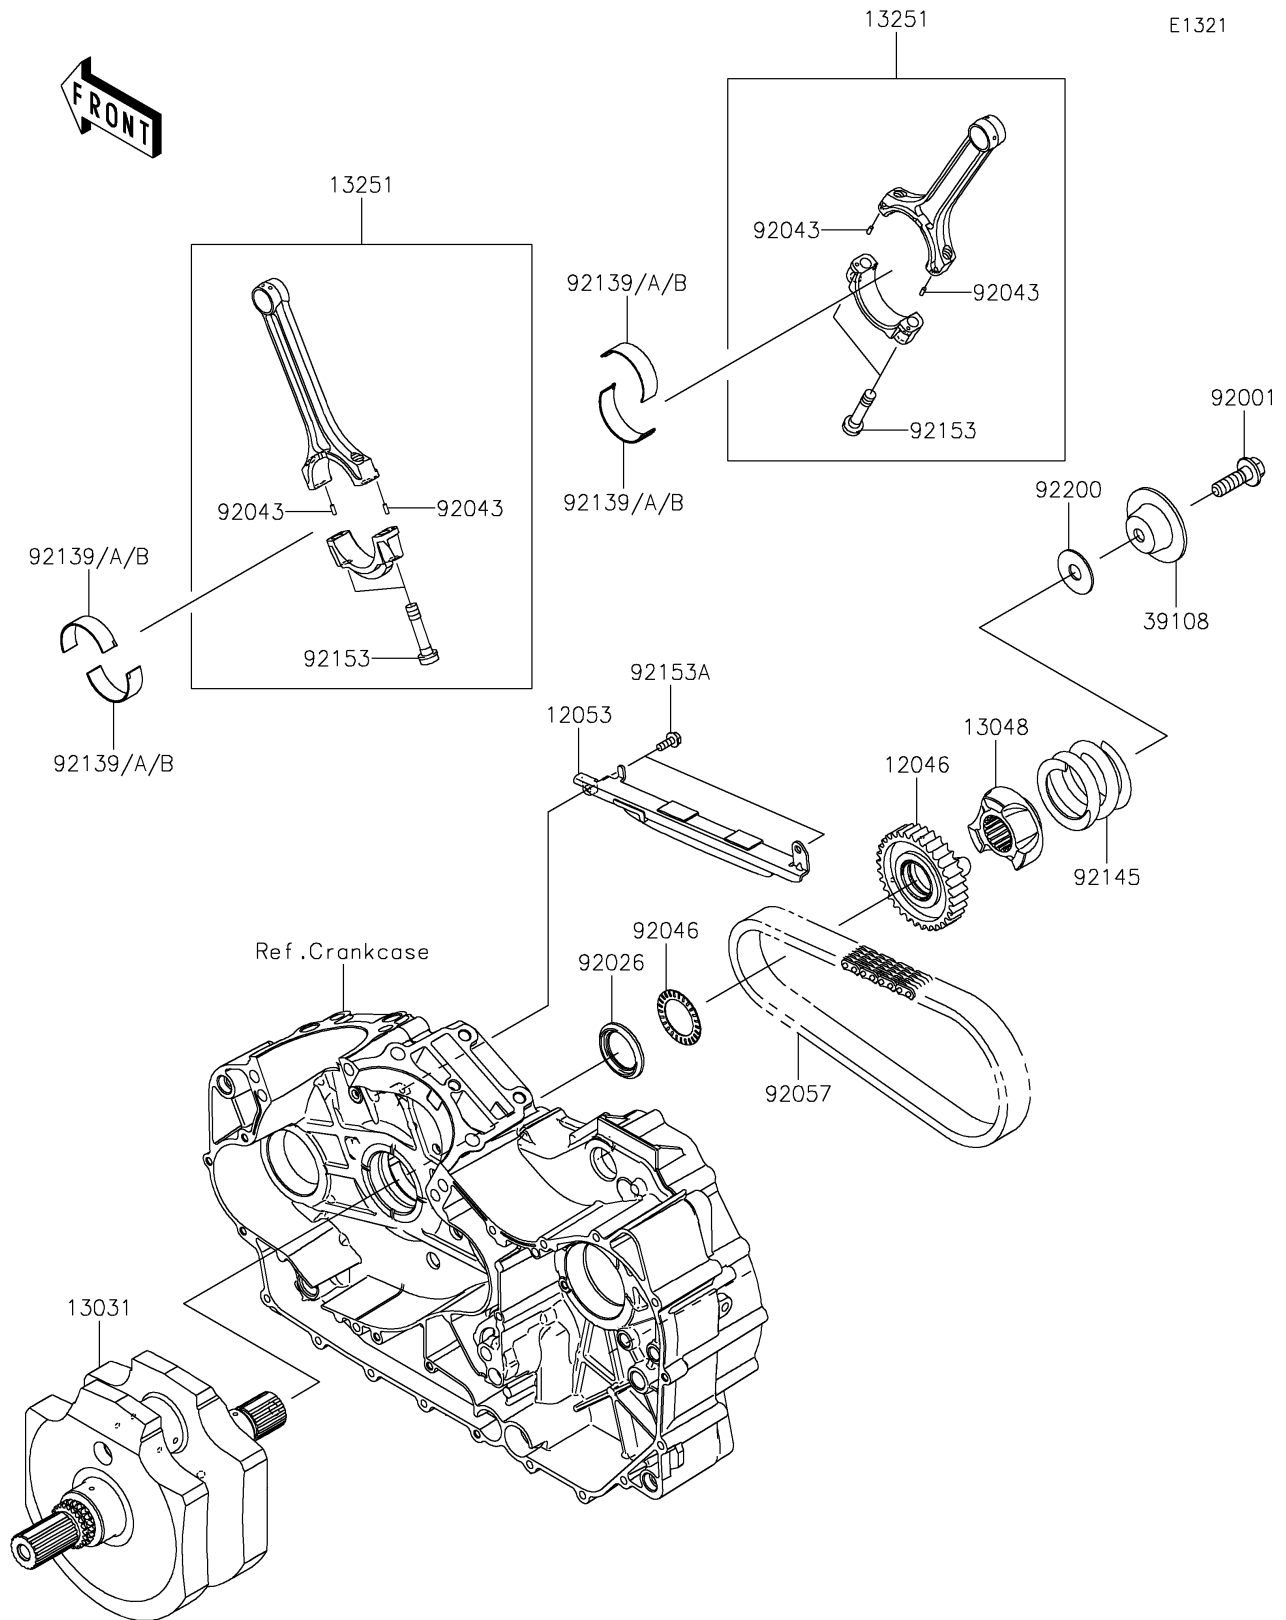

2025 Vulcan 1700 Vaquero ABS PARTS DIAGRAM

Crankshaft

2025 Vulcan 1700 Vaquero ABS PARTS LIST

Crankshaft

ITEM NAME	PART NUMBER	QUANTITY
SPROCKET,PRIMARY,33T (Ref # 12046)	12046-0065	1
GUIDE-CHAIN,PRIMARY,UPP (Ref # 12053)	12053-0122	1
CRANKSHAFT-COMP (Ref # 13031)	13031-0104	1
CAM-DAMPER (Ref # 13048)	13048-0017	1
ROD-ASSY-CONNECTING (Ref # 13251)	13251-0026	2
RETAINER-SPRING (Ref # 39108)	39108-0014	1
BOLT,FLANGED,12X40 (Ref # 92001)	92001-1146	1
SPACER (Ref # 92026)	92026-0145	1
PIN,3X8.5 (Ref # 92043)	92043-0033	4
BEARING-NEEDLE (Ref # 92046)	92046-0033	1
CHAIN,PRIMARY,89HV303CF-92 (Ref # 92057)	92057-0155	1
BUSHING,CONNECTING ROD,BLUE (Ref # 92139)	92139-0225	4
BUSHING,CONNECTING ROD,BLACK (Ref # 92139A)	92139-0226	AR
BUSHING,CONNECTING ROD,BROWN (Ref # 92139B)	92139-0227	AR
SPRING,58X11X46.5 (Ref # 92145)	92145-0592	1
BOLT,CONNECTING ROD (Ref # 92153)	92153-0314	4
BOLT,FLANGED,6X16 (Ref # 92153A)	92153-0713	2
WASHER,12X34X1.6 (Ref # 92200)	92200-0478	1