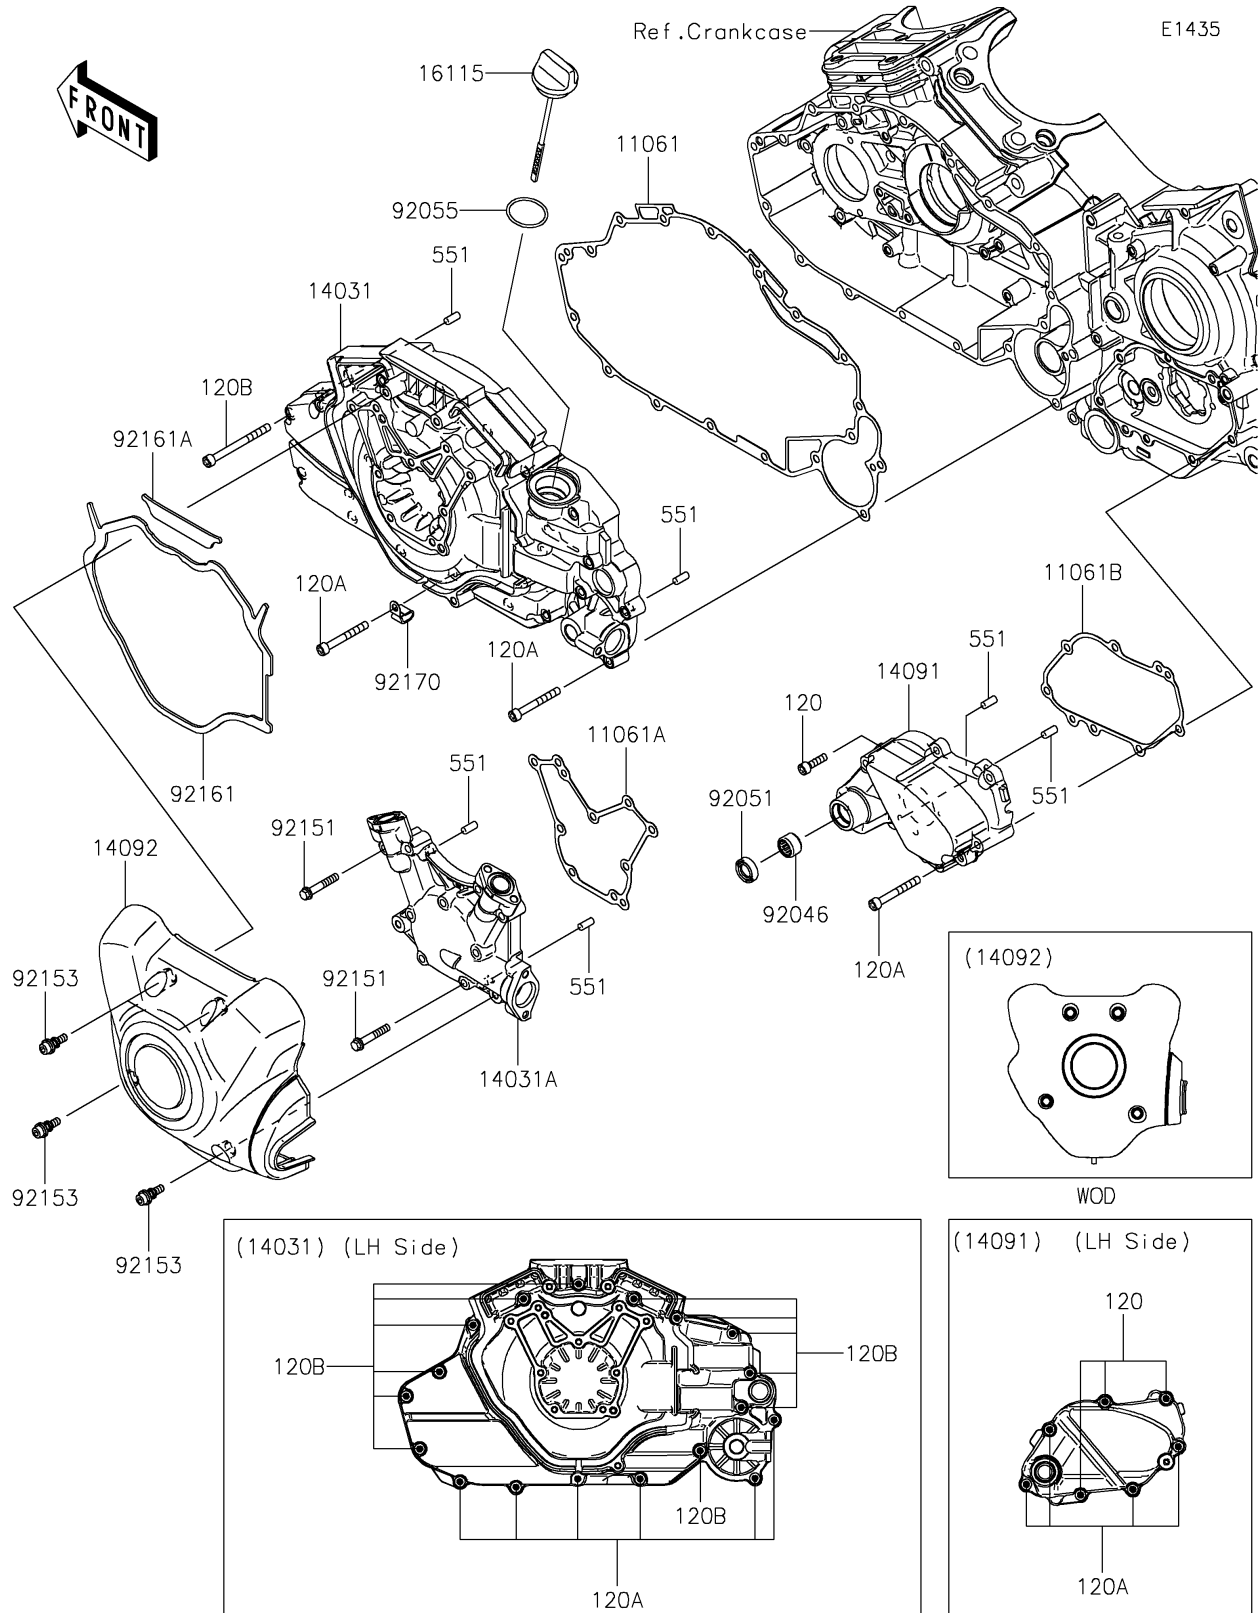

2024 Vulcan 1700 Vaquero ABS PARTS DIAGRAM

Left Engine Cover(s)

2024 Vulcan 1700 Vaquero ABS PARTS LIST

Left Engine Cover(s)

| ITEM NAME | PART NUMBER | QUANTITY |
|---|-------------|----------|
| GASKET,GENERATOR COVER,IN (Ref # 11061) | 11061-0338 | 1 |
| GASKET,GENERATOR COVER,MID (Ref # 11061A) | 11061-0339 | 1 |
| GASKET,CHANGE COVER (Ref # 11061B) | 11061-0340 | 1 |
| COVER-GENERATOR,INNER (Ref # 14031) | 14031-0093 | 1 |
| COVER-GENERATOR,MIDDLE (Ref # 14031A) | 14031-0094 | 1 |
| COVER,CHANGE (Ref # 14091) | 14091-1807 | 1 |
| COVER,GENERATOR OUTER (Ref # 14092) | 14092-0245 | 1 |
| CAP-OIL FILLER (Ref # 16115) | 16115-0019 | 1 |
| BEARING-NEEDLE,HK1312 (Ref # 92046) | 92046-1148 | 1 |
| SEAL-OIL,TB13225.5 (Ref # 92051) | 92051-005 | 1 |
| RING-O,31.5X2.6 (Ref # 92055) | 92055-049 | 1 |
| BOLT,6X35 (Ref # 92151) | 92151-1624 | 9 |
| BOLT,SOCKET,6X22 (Ref # 92153) | 92153-1331 | 4 |
| DAMPER (Ref # 92161) | 92161-0668 | 1 |
| DAMPER (Ref # 92161A) | 92161-0672 | 1 |
| CLAMP (Ref # 92170) | 92170-1577 | 1 |
| BOLT-SOCKET,6X22 (Ref # 120) | 120CC0622 | 3 |
| BOLT-SOCKET,6X50 (Ref # 120A) | 120CC0650 | 10 |
| BOLT-SOCKET,6X70 (Ref # 120B) | 120CC0670 | 12 |
| PIN-DOWEL,6X14 (Ref # 551) | 551A0614 | 6 |