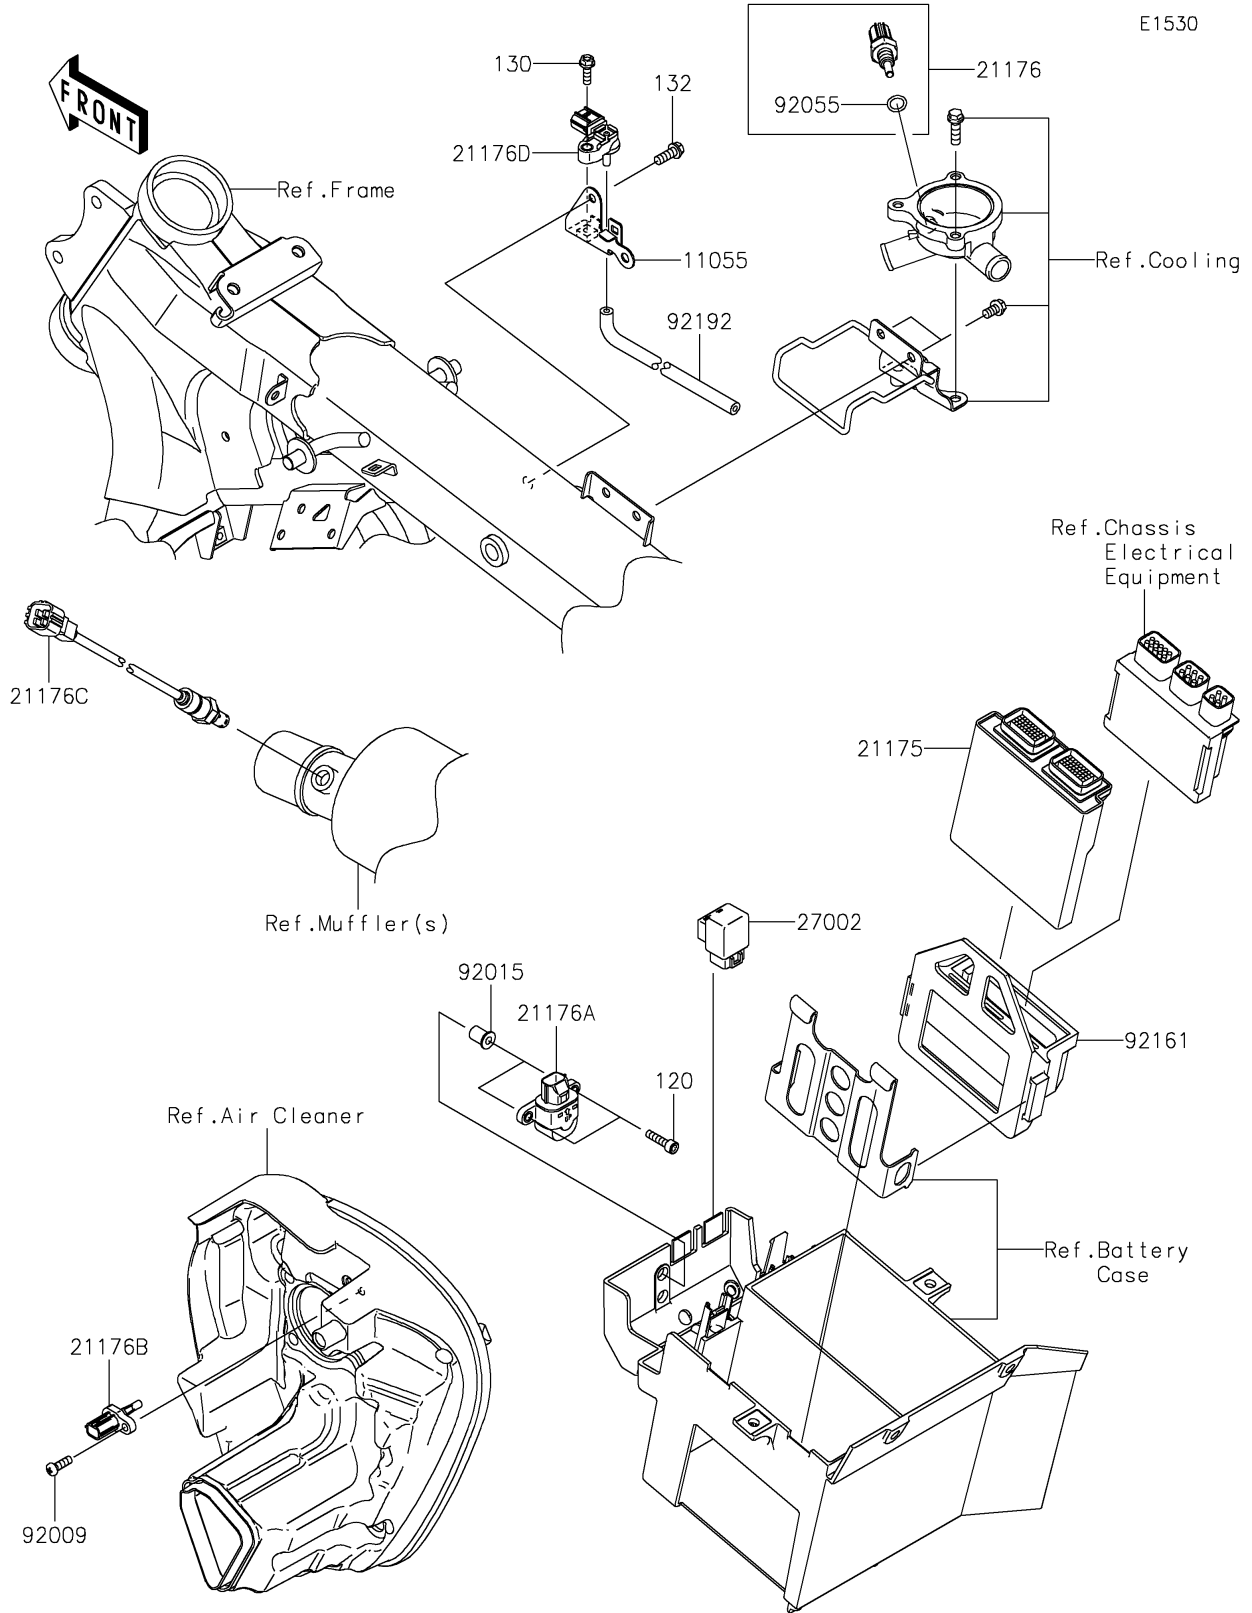

# 2024 VULCAN® 1700 VAQUERO® ABS PARTS DIAGRAM

Fuel Injection

## 2024 VULCAN® 1700 VAQUERO® ABS PARTS LIST

### Fuel Injection

ITEM NAME	PART NUMBER	QUANTITY
BRACKET (Ref # 11055)	11055-0569	1
CONTROL UNIT-ELECTRONIC (Ref # 21175)	21175-0927	1
SENSOR,WATER TEMP (Ref # 21176)	21176-0009	1
SENSOR (Ref # 21176A)	21176-0025	1
SENSOR,AIR TEMPERATURE (Ref # 21176B)	21176-0048	1
SENSOR,OXYGEN (Ref # 21176C)	21176-0090	1
SENSOR,PRESSURE (Ref # 21176D)	21176-0111	1
RELAY-ASSY (Ref # 27002)	27002-1062	1
SCREW,TAPPING,5X16 (Ref # 92009)	92009-1984	1
NUT,WELL,5MM (Ref # 92015)	92015-1757	2
RING-O,9.5X1.9 (Ref # 92055)	92055-0016	1
DAMPER (Ref # 92161)	92161-0092	1
TUBE,FITTING-ASV (Ref # 92192)	92192-0354	1
BOLT-SOCKET,5X20 (Ref # 120)	120CA0520	2
BOLT-FLANGED,5X16 (Ref # 130)	130BA0516	1
BOLT-FLANGED-SMALL,6X16 (Ref # 132)	132BA0616	1