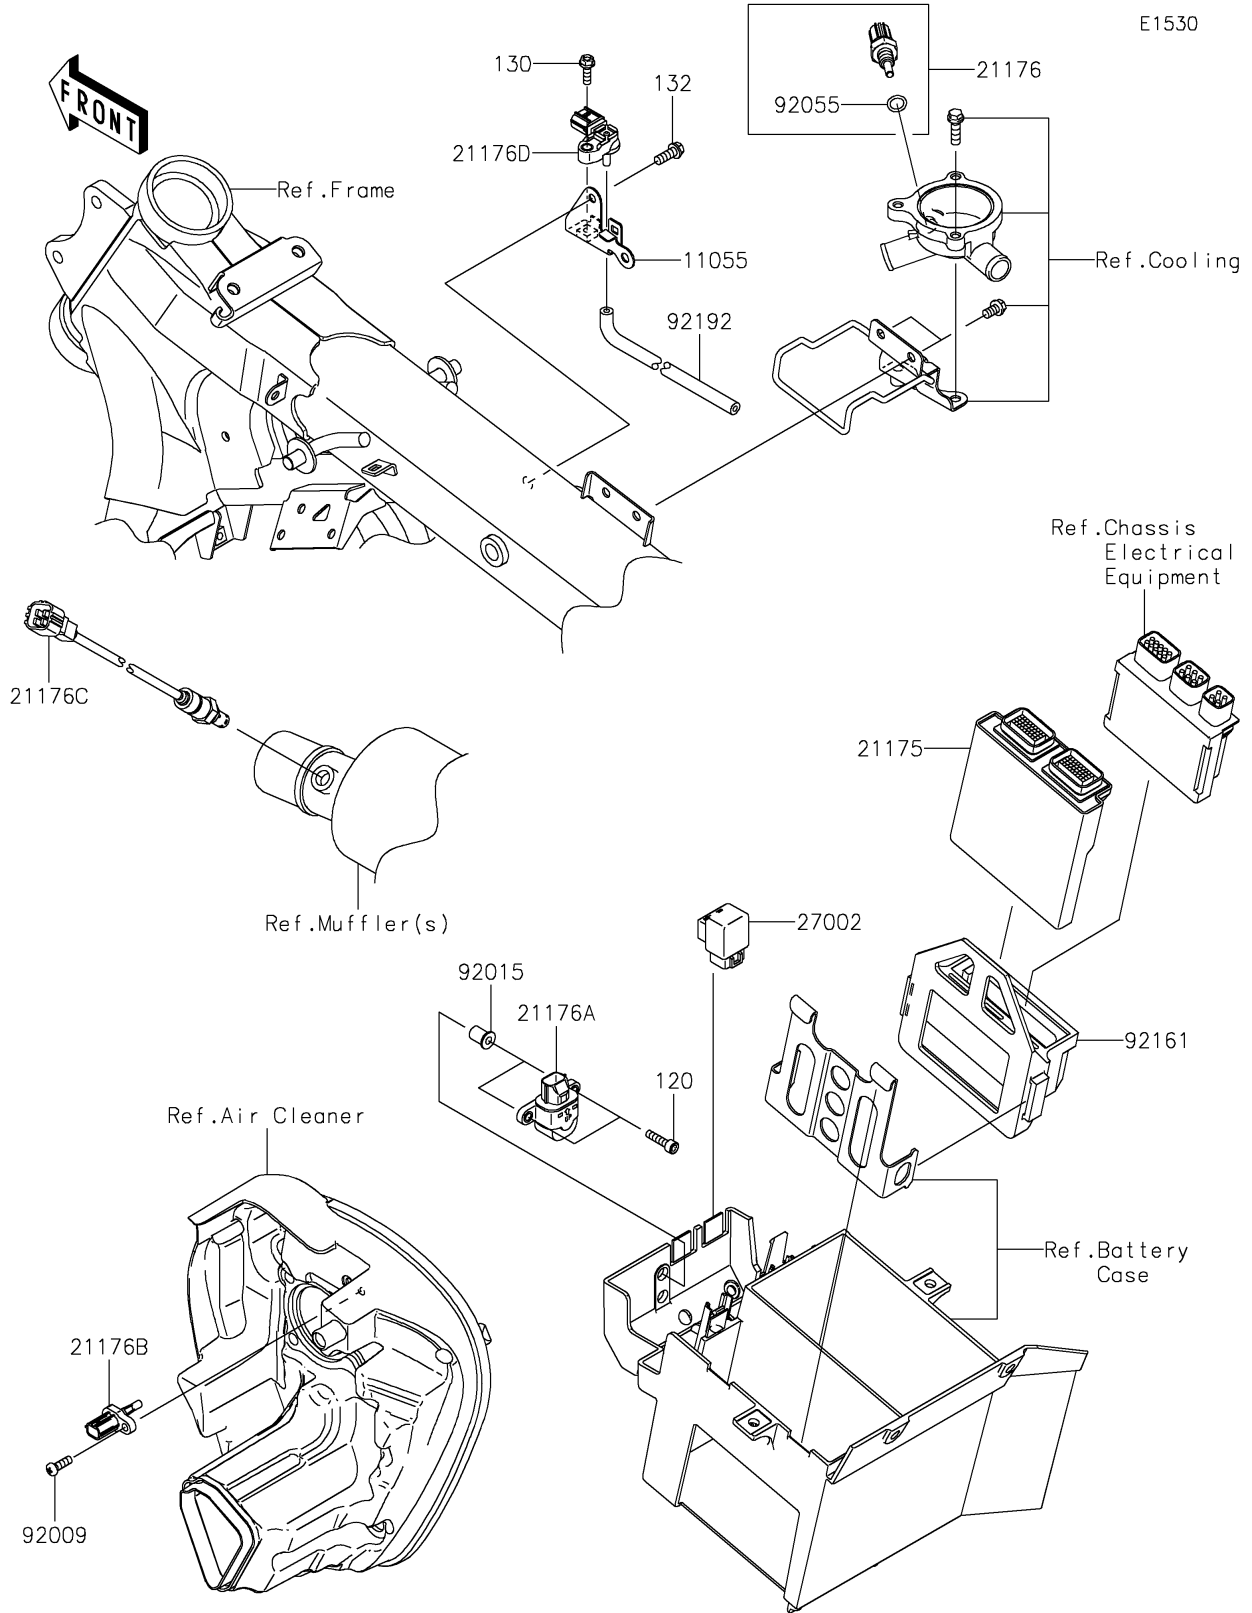

2024 Vulcan 1700 Vaquero ABS PARTS DIAGRAM

Fuel Injection

2024 Vulcan 1700 Vaquero ABS PARTS LIST

Fuel Injection

ITEM NAME	PART NUMBER	QUANTITY
BRACKET (Ref # 11055)	11055-0569	1
CONTROL UNIT-ELECTRONIC (Ref # 21175)	21175-0927	1
SENSOR,WATER TEMP (Ref # 21176)	21176-0009	1
SENSOR (Ref # 21176A)	21176-0025	1
SENSOR,AIR TEMPERATURE (Ref # 21176B)	21176-0048	1
SENSOR,OXYGEN (Ref # 21176C)	21176-0090	1
SENSOR,PRESSURE (Ref # 21176D)	21176-0111	1
RELAY-ASSY (Ref # 27002)	27002-1062	1
SCREW,TAPPING,5X16 (Ref # 92009)	92009-1984	1
NUT,WELL,5MM (Ref # 92015)	92015-1757	2
RING-O,9.5X1.9 (Ref # 92055)	92055-0016	1
DAMPER (Ref # 92161)	92161-0092	1
TUBE,FITTING-ASV (Ref # 92192)	92192-0354	1
BOLT-SOCKET,5X20 (Ref # 120)	120CA0520	2
BOLT-FLANGED,5X16 (Ref # 130)	130BA0516	1
BOLT-FLANGED-SMALL,6X16 (Ref # 132)	132BA0616	1