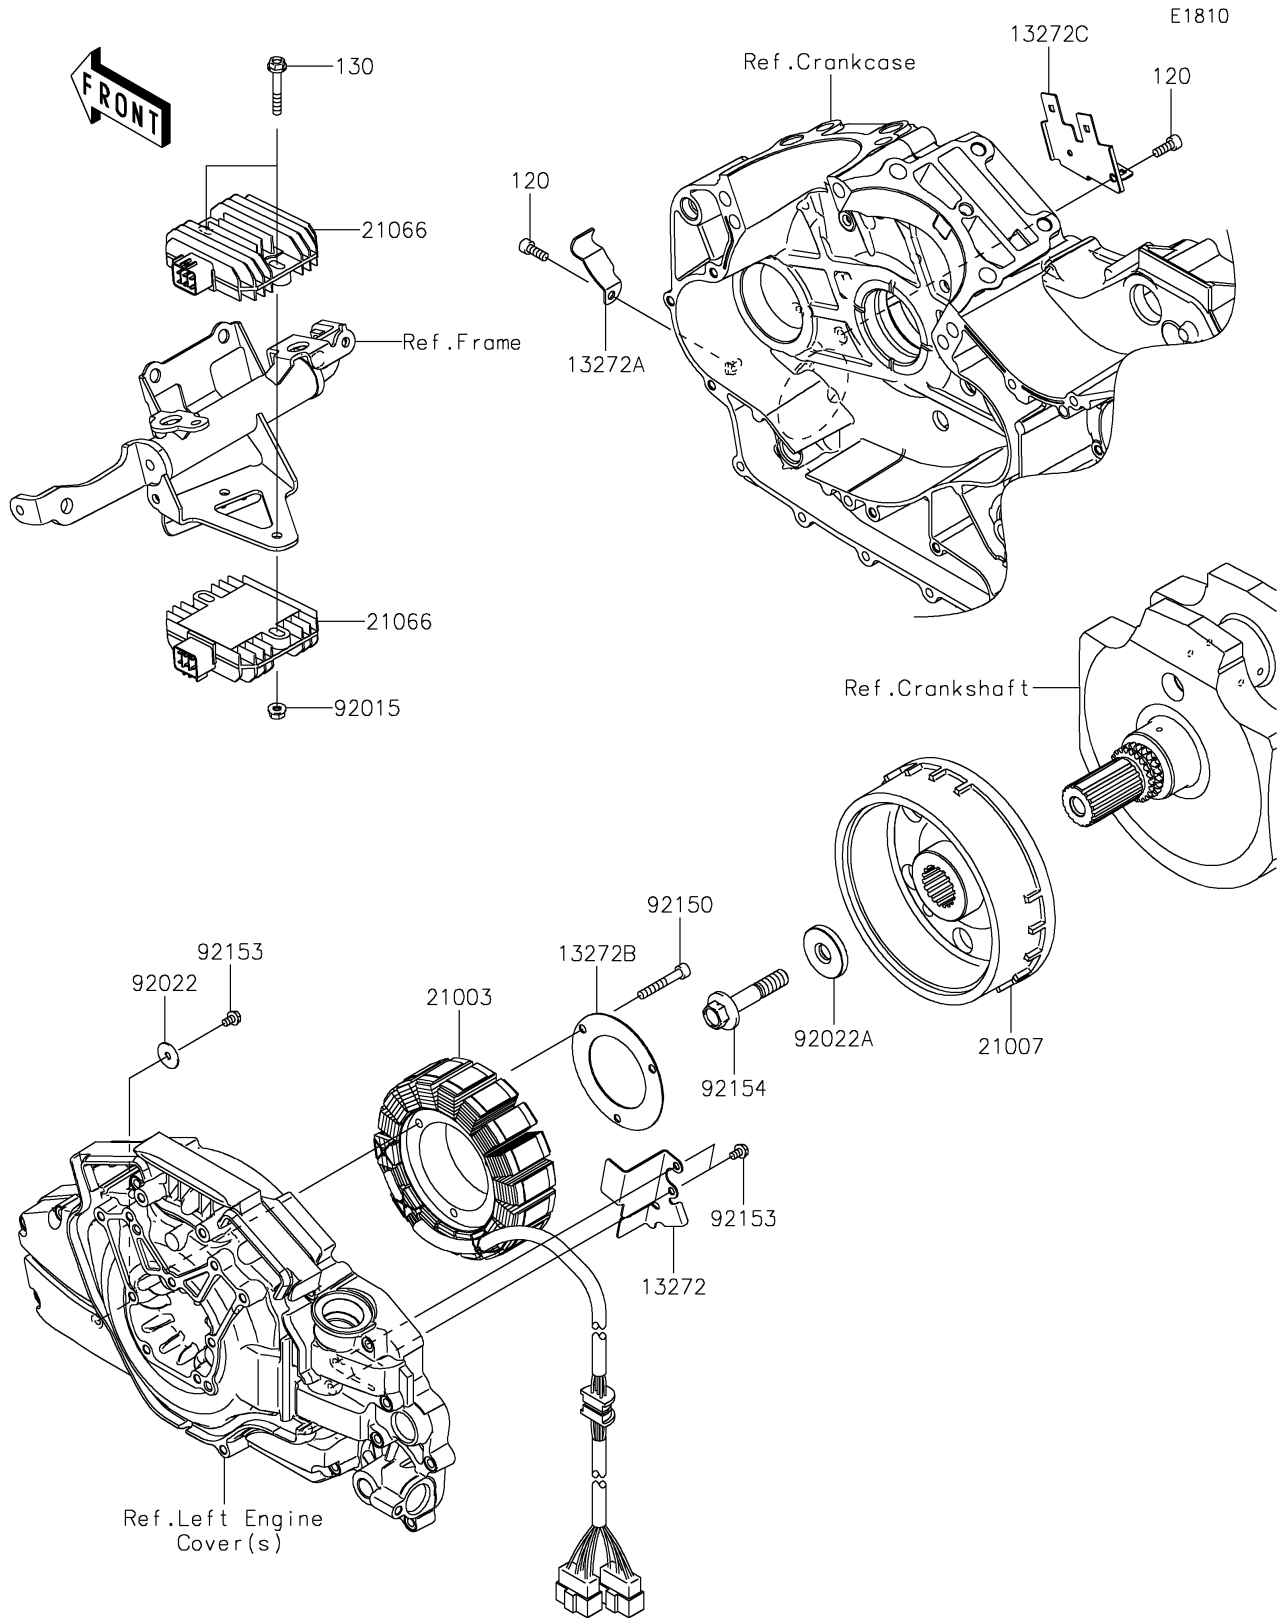

2023 Vulcan 1700 Vaquero ABS PARTS DIAGRAM

Generator

2023 Vulcan 1700 Vaquero ABS PARTS LIST

Generator

ITEM NAME	PART NUMBER	QUANTITY
PLATE,INNER GENE. COVER (Ref # 13272)	13272-0320	1
PLATE,FR RH CASE (Ref # 13272A)	13272-0427	1
PLATE,STATOR (Ref # 13272B)	13272-0683	1
PLATE,COUPLER (Ref # 13272C)	13272-1249	1
STATOR (Ref # 21003)	21003-0076	1
ROTOR (Ref # 21007)	21007-0116	1
REGULATOR-VOLTAGE (Ref # 21066)	21066-0728	2
NUT,FLANGED,6MM,BLACK (Ref # 92015)	92015-1233	2
WASHER,5.5X20X1.2 (Ref # 92022)	92022-104	1
WASHER,12X40X6 (Ref # 92022A)	92022-1904	1
BOLT,SOCKET,6X40 (Ref # 92150)	92150-1958	3
BOLT,5X10 (Ref # 92153)	92153-0687	3
BOLT,ROTOR,12X60 (Ref # 92154)	92154-0032	1
BOLT-SOCKET,6X16 (Ref # 120)	120CA0616	2
BOLT-FLANGED,6X40 (Ref # 130)	130BB0640	2