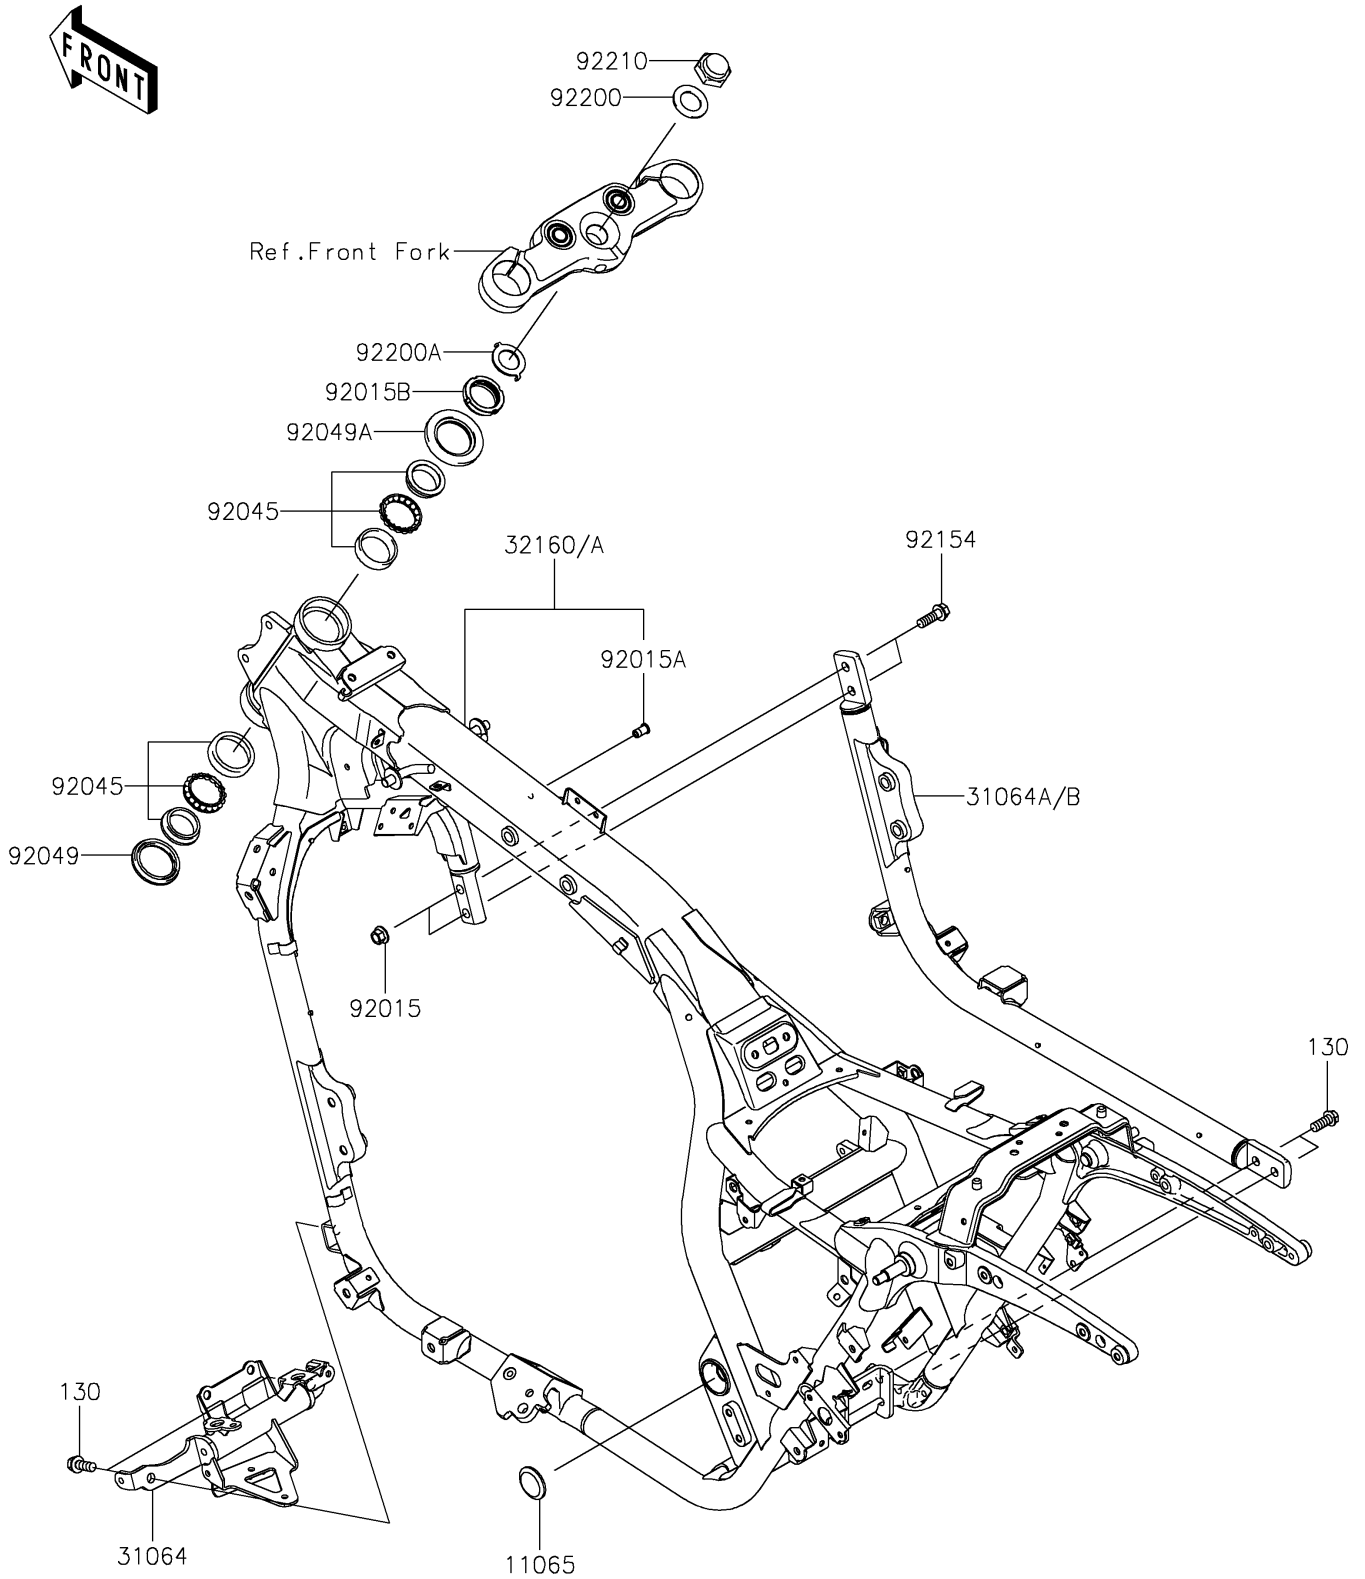

2024 VULCAN[®] 1700 VAQUERO[®] ABS PARTS DIAGRAM

Frame

F2120

2024 VULCAN® 1700 VAQUERO® ABS PARTS LIST

Frame

ITEM NAME	PART NUMBER	QUANTITY
CAP (Ref # 11065)	11065-0320	1
PIPE-COMP,F.S.BLACK (Ref # 31064)	31064-0207-18R	1
PIPE-COMP,DOWNTUBE,RH,F.M.GRAY (Ref # 31064B)	31064-0209-26M	1
FRAME-COMP,F.M.GRAY (Ref # 32160A)	32160-0906-26M	1
NUT,FLANGED,10MM (Ref # 92015)	92015-1727	2
NUT,POP,6MM,L=16.5 (Ref # 92015A)	92015-1792	1
NUT,STEERING STEM,35MM (Ref # 92015B)	92015-1848	1
BEARING-BALL,SF07A17PX1V1 (Ref # 92045)	92045-1384	2
SEAL-OIL,XMHE 43 55 4J (Ref # 92049)	92049-1383	1
SEAL-OIL,MX043N2 (Ref # 92049A)	92049-1483	1
BOLT,FLANGED,10X30 (Ref # 92154)	92154-0156	2
WASHER,25.5X42X2.3 (Ref # 92200)	92200-0105	1
WASHER,CLAW,25.5X40X2.3 (Ref # 92200A)	92200-1083	1
NUT,CAP,25MM (Ref # 92210)	92210-1166	1
BOLT-FLANGED,10X25 (Ref # 130)	130BB1025	4