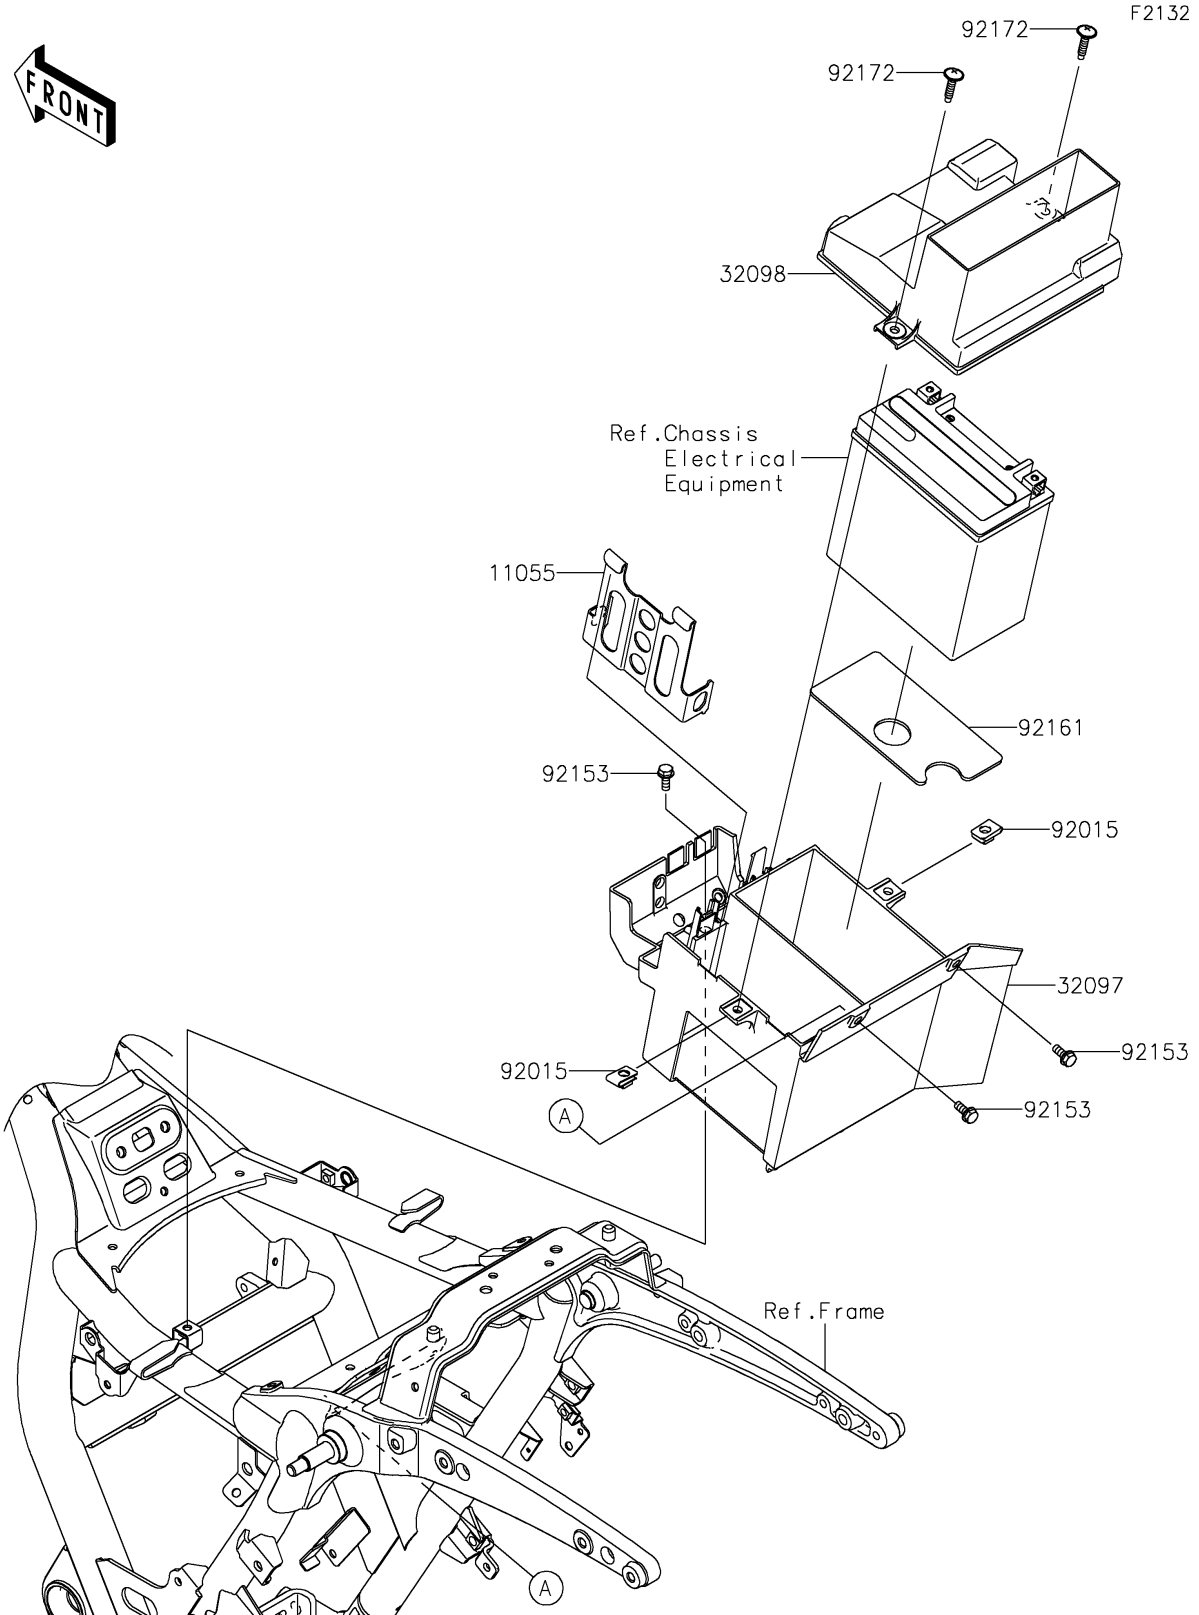

# 2025 Vulcan 1700 Vaquero ABS PARTS DIAGRAM

## Battery Case

## 2025 Vulcan 1700 Vaquero ABS PARTS LIST

### Battery Case

ITEM NAME	PART NUMBER	QUANTITY
BRACKET,ECU&RELAY BOX (Ref # 11055)	11055-0617	1
CASE-BATTERY (Ref # 32097)	32097-0027	1
CASE-TOOL (Ref # 32098)	32098-0020	1
NUT,6MM (Ref # 92015)	92015-1602	2
BOLT,6X16 (Ref # 92153)	92153-1215	3
DAMPER,BATTERY (Ref # 92161)	92161-1097	1
SCREW,6X26 (Ref # 92172)	92172-0137	2