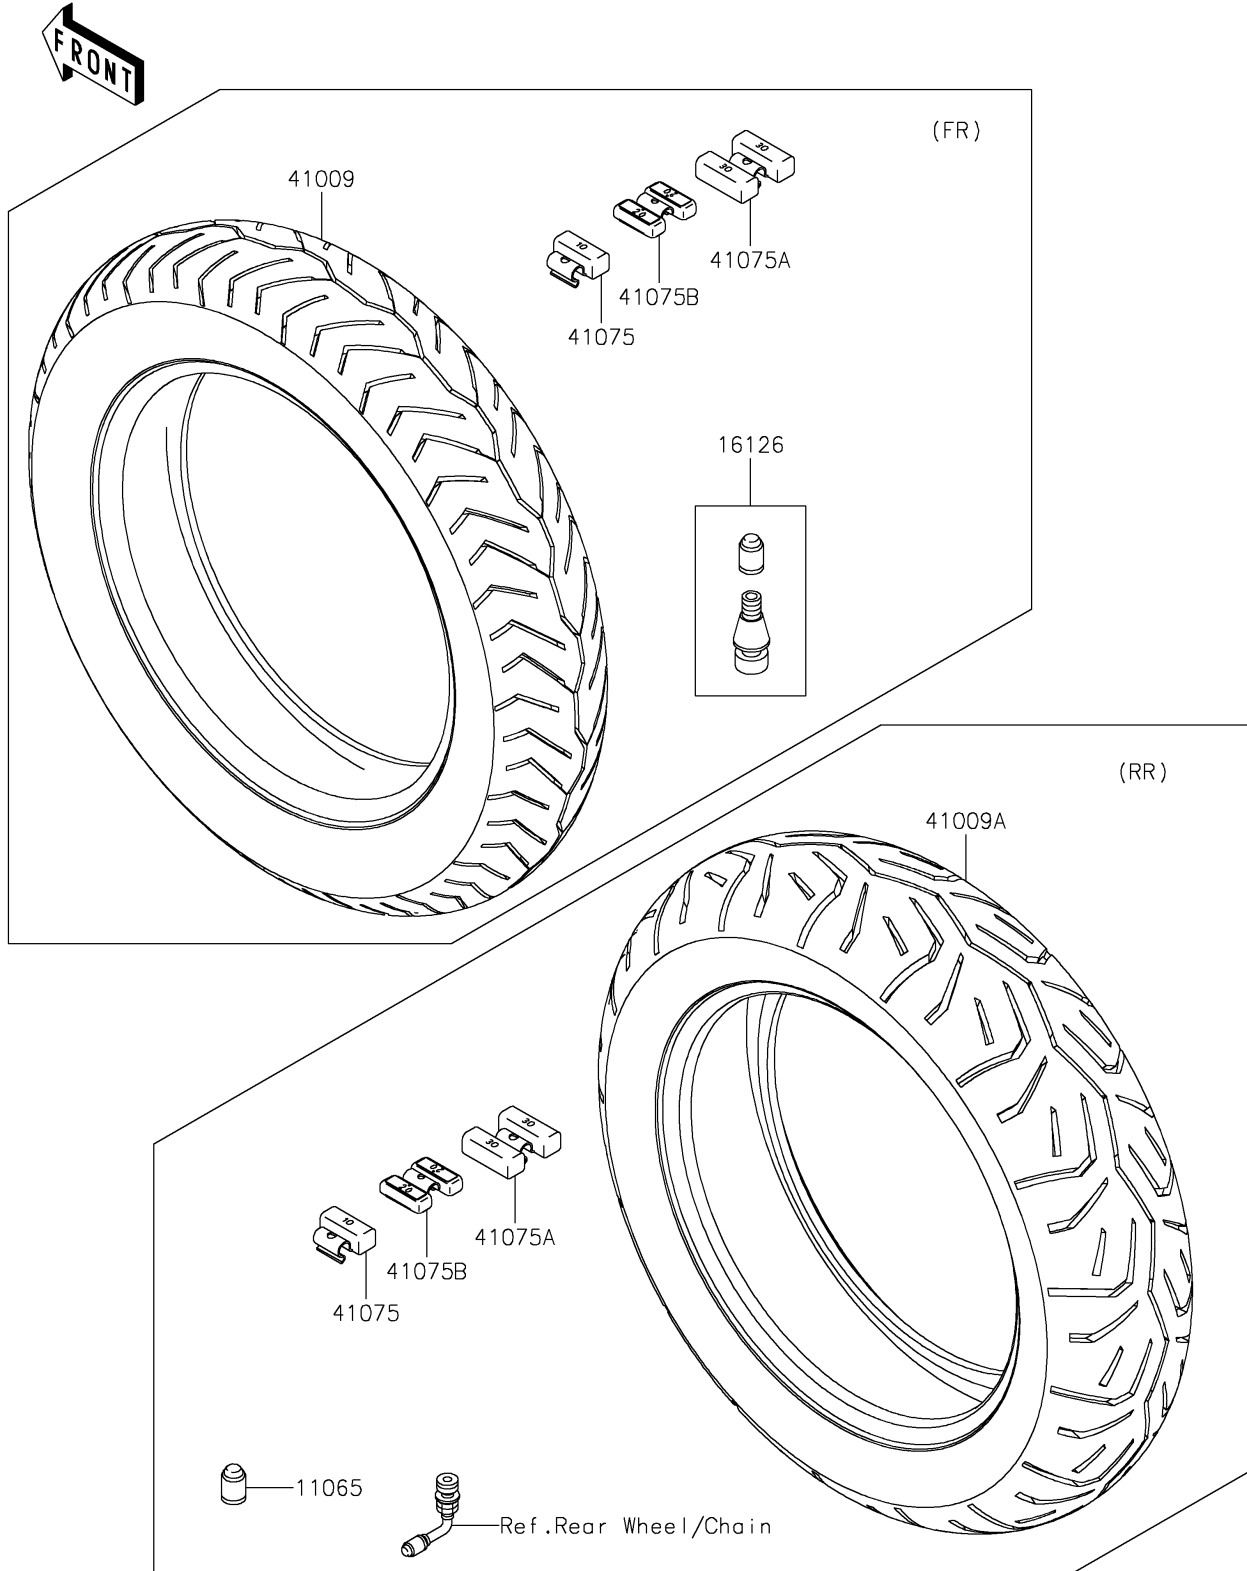

# 2022 VULCAN® 1700 VAQUERO® ABS PARTS DIAGRAM

Tires

F2210

## 2022 VULCAN® 1700 VAQUERO® ABS PARTS LIST

### Tires

ITEM NAME	PART NUMBER	QUANTITY
CAP (Ref # 11065)	11065-1112	1
VALVE,TIRE (Ref # 16126)	16126-1140	1
TIRE,FR,130/90B16 67H,G721E (Ref # 41009)	41009-0731	1
TIRE,RR,170/70B16 75H,G722E (Ref # 41009A)	41009-0732	1
BALANCER-WHEEL,10G,SILVER (Ref # 41075)	41075-0007	AR
BALANCER-WHEEL,30G,SILVER (Ref # 41075A)	41075-0017	AR
BALANCER-WHEEL,20G,SILVER (Ref # 41075B)	41075-0018	AR