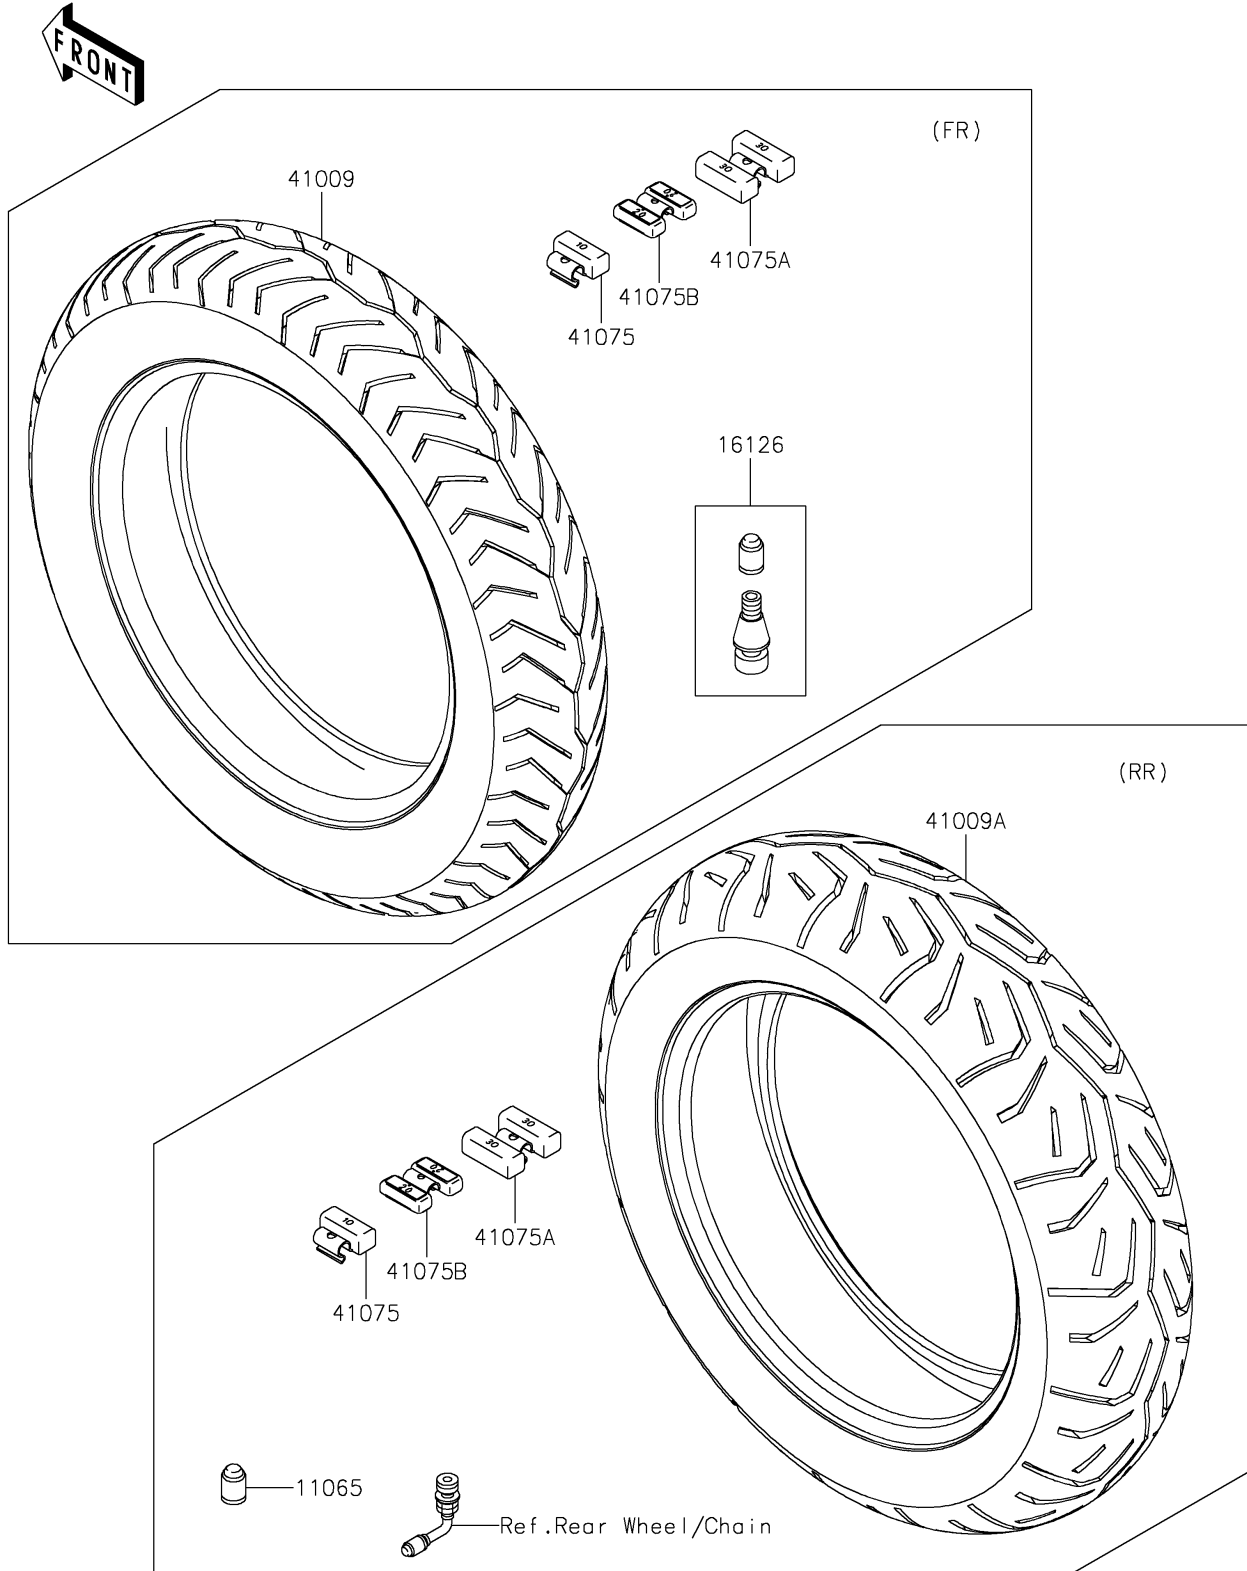

2025 Vulcan 1700 Vaquero ABS PARTS DIAGRAM

Tires

F2210

2025 Vulcan 1700 Vaquero ABS PARTS LIST

Tires

ITEM NAME	PART NUMBER	QUANTITY
CAP (Ref # 11065)	11065-1112	1
VALVE,TIRE (Ref # 16126)	16126-1140	1
TIRE,FR,130/90B16 67H,G721E (Ref # 41009)	41009-0731	1
TIRE,RR,170/70B16 75H,G722E (Ref # 41009A)	41009-0732	1
BALANCER-WHEEL,10G,SILVER (Ref # 41075)	41075-0007	AR
BALANCER-WHEEL,30G,SILVER (Ref # 41075A)	41075-0017	AR
BALANCER-WHEEL,20G,SILVER (Ref # 41075B)	41075-0018	AR