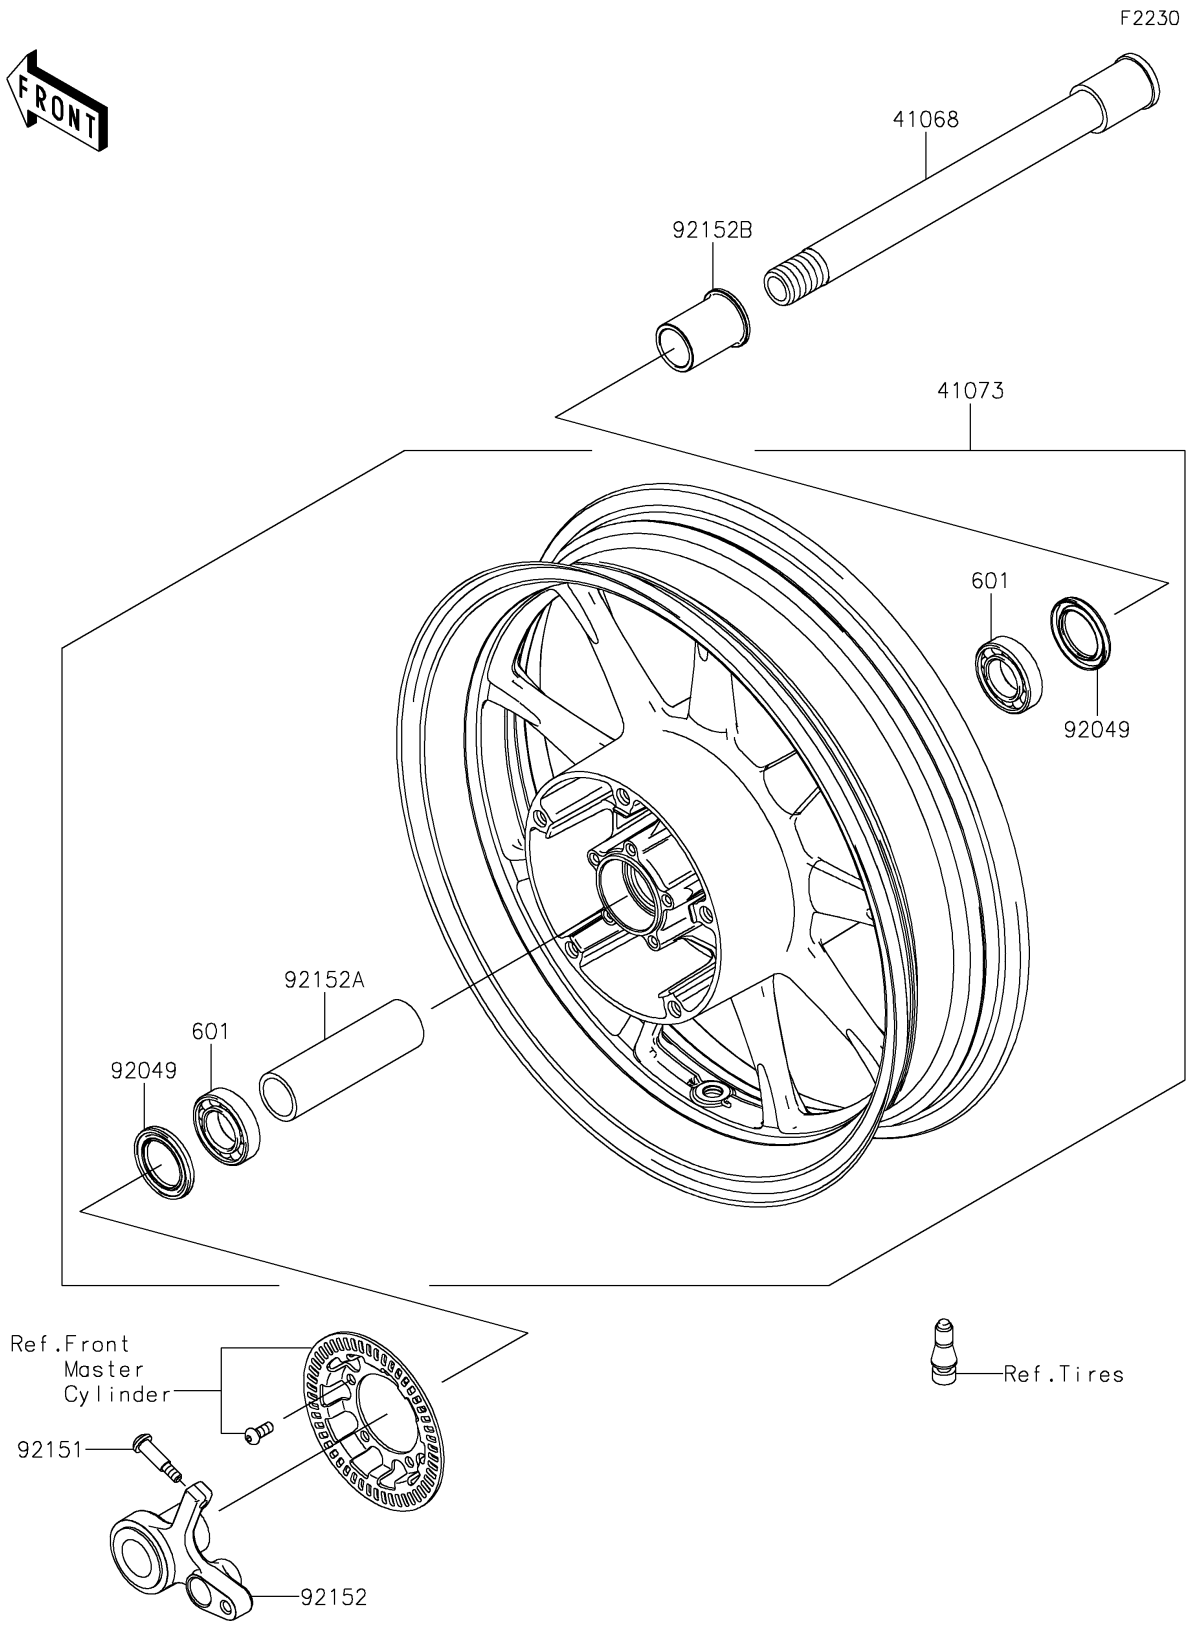

2024 VULCAN® 1700 VAQUERO® ABS PARTS DIAGRAM

Front Wheel

2024 VULCAN® 1700 VAQUERO® ABS PARTS LIST

Front Wheel

ITEM NAME	PART NUMBER	QUANTITY
AXLE,FR (Ref # 41068)	41068-0600	1
WHEEL-ASSY,FR,G.BLACK (Ref # 41073)	41073-0149-18F	1
SEAL-OIL,BJN-C2 32X47X5 (Ref # 92049)	92049-0050	2
BOLT,L=32 (Ref # 92151)	92151-1796	1
COLLAR,FR HUB,LH (Ref # 92152)	92152-0699	1
COLLAR,FR HUB,L=109 (Ref # 92152A)	92152-1308	1
COLLAR,FR HUB,L=46.5 (Ref # 92152B)	92152-1492	1
BEARING-BALL,#6005UU (Ref # 601)	601B6005UU	2