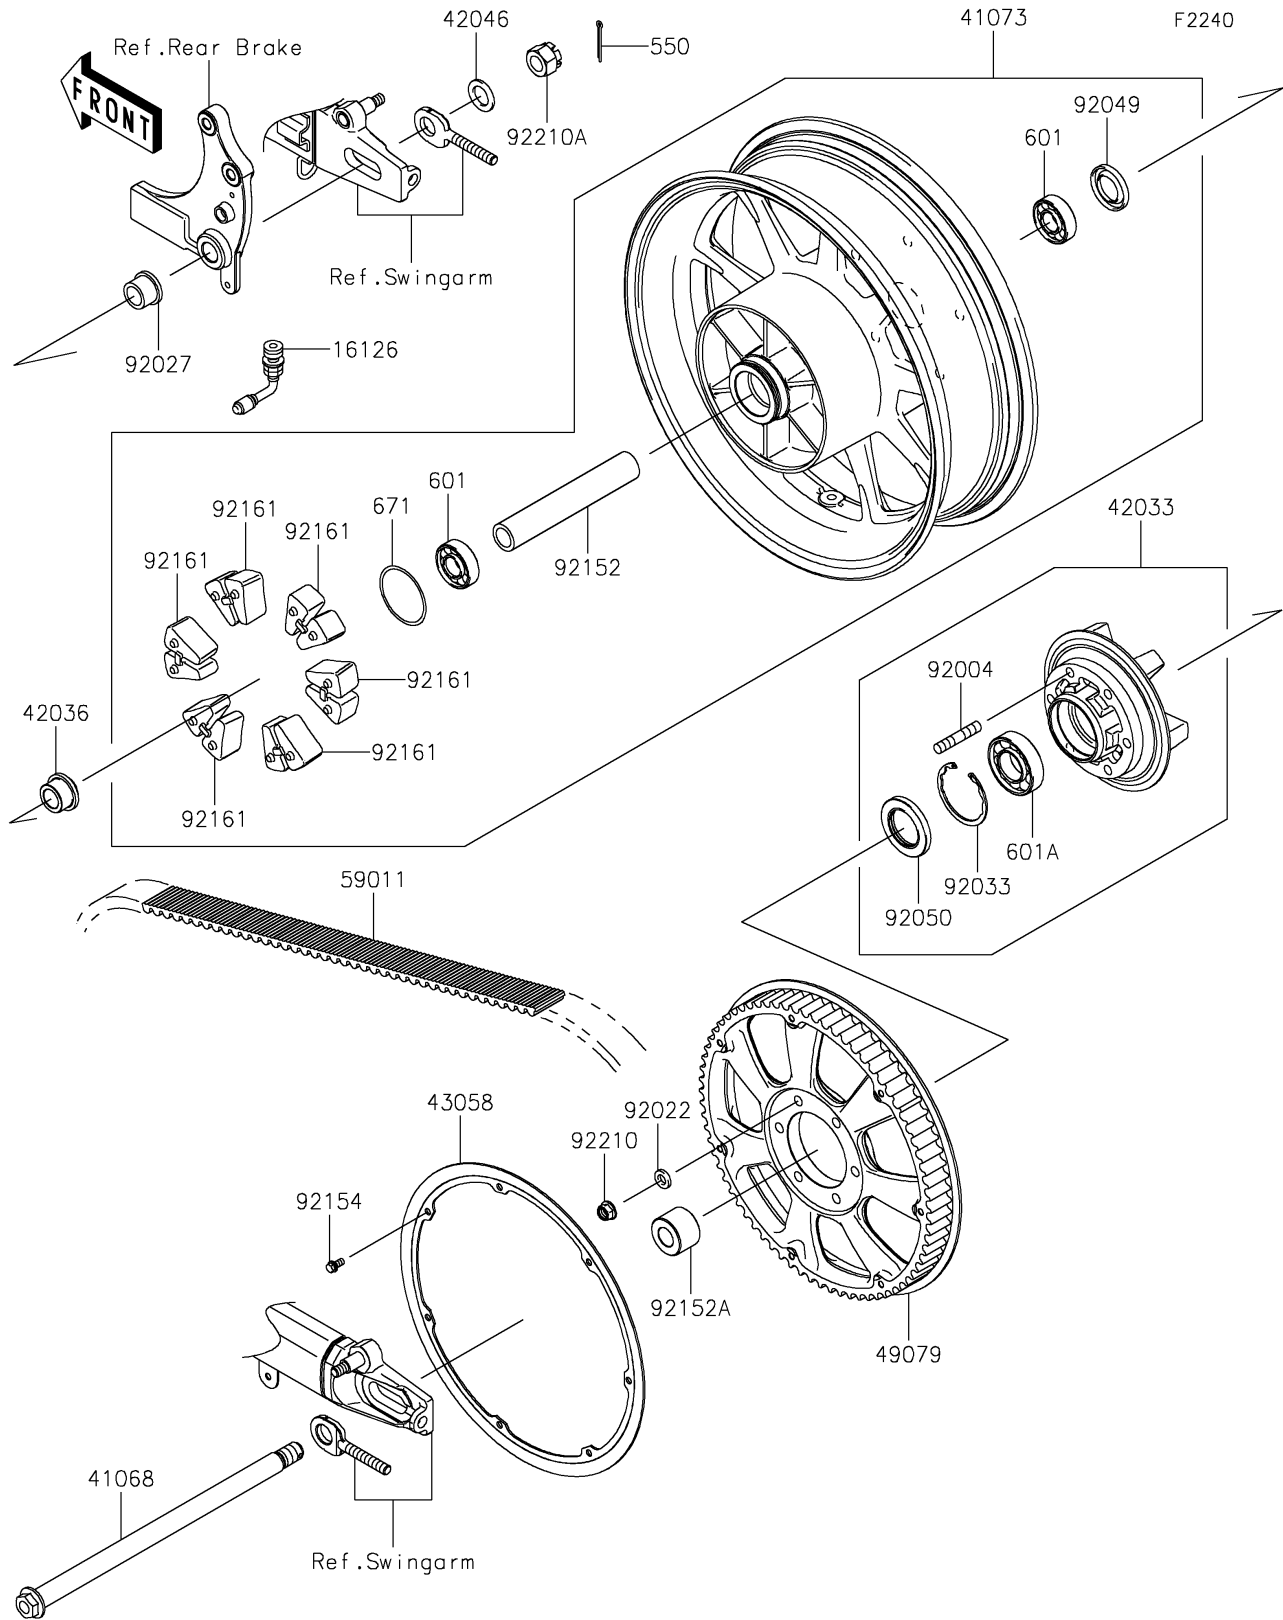

2024 VULCAN® 1700 VAQUERO® ABS PARTS DIAGRAM

Rear Wheel/Chain

2024 VULCAN® 1700 VAQUERO® ABS PARTS LIST

Rear Wheel/Chain

ITEM NAME	PART NUMBER	QUANTITY
VALVE (Ref # 16126)	16126-1365	1
AXLE,RR,20X362.5 (Ref # 41068)	41068-0598	1
WHEEL-ASSY,RR,G.BLACK (Ref # 41073)	41073-0667-18F	1
COUPLING-ASSY,RR HUB (Ref # 42033)	42033-0031	1
SLEEVE,RR HUB COUPLING (Ref # 42036)	42036-0060	1
WASHER,21X33X2.6 (Ref # 42046)	42046-003	1
RING,PULLEY (Ref # 43058)	43058-0033	1
PULLEY-BELT (Ref # 49079)	49079-0018	1
BELT,DRIVE,139T (Ref # 59011)	59011-0063	1
STUD,10X35 (Ref # 92004)	92004-0016	6
WASHER,10.5X19X3.2 (Ref # 92022)	92022-1820	6
COLLAR,RR AXLE,L=21.5 (Ref # 92027)	92027-1902	1
RING-SNAP,62MM (Ref # 92033)	92033-1044	1
SEAL-OIL,BJN28475 (Ref # 92049)	92049-1056	1
SEAL-OIL,AJN40627 (Ref # 92050)	92050-027	1
COLLAR,RR HUB,L=172 (Ref # 92152)	92152-0640	1
COLLAR,RR AXLE,LH,L=28 (Ref # 92152A)	92152-0641	1
BOLT,FLANGED,6X12 (Ref # 92154)	92154-0346	7
DAMPER,SHOCK,RR HUB (Ref # 92161)	92161-0576	6
NUT,LOCK,FLANGED,10MM (Ref # 92210)	92210-0276	6
NUT,CASTLE,18MM (Ref # 92210A)	92210-1134	1
PIN-COTTER,4.0X40 (Ref # 550)	550AA4040	1
BEARING-BALL,6204UUC3 (Ref # 601)	601B6204UU	2
BEARING-BALL,#6206UUC3 (Ref # 601A)	601B6206UU	1
O RING,60MM (Ref # 671)	671B2560	1