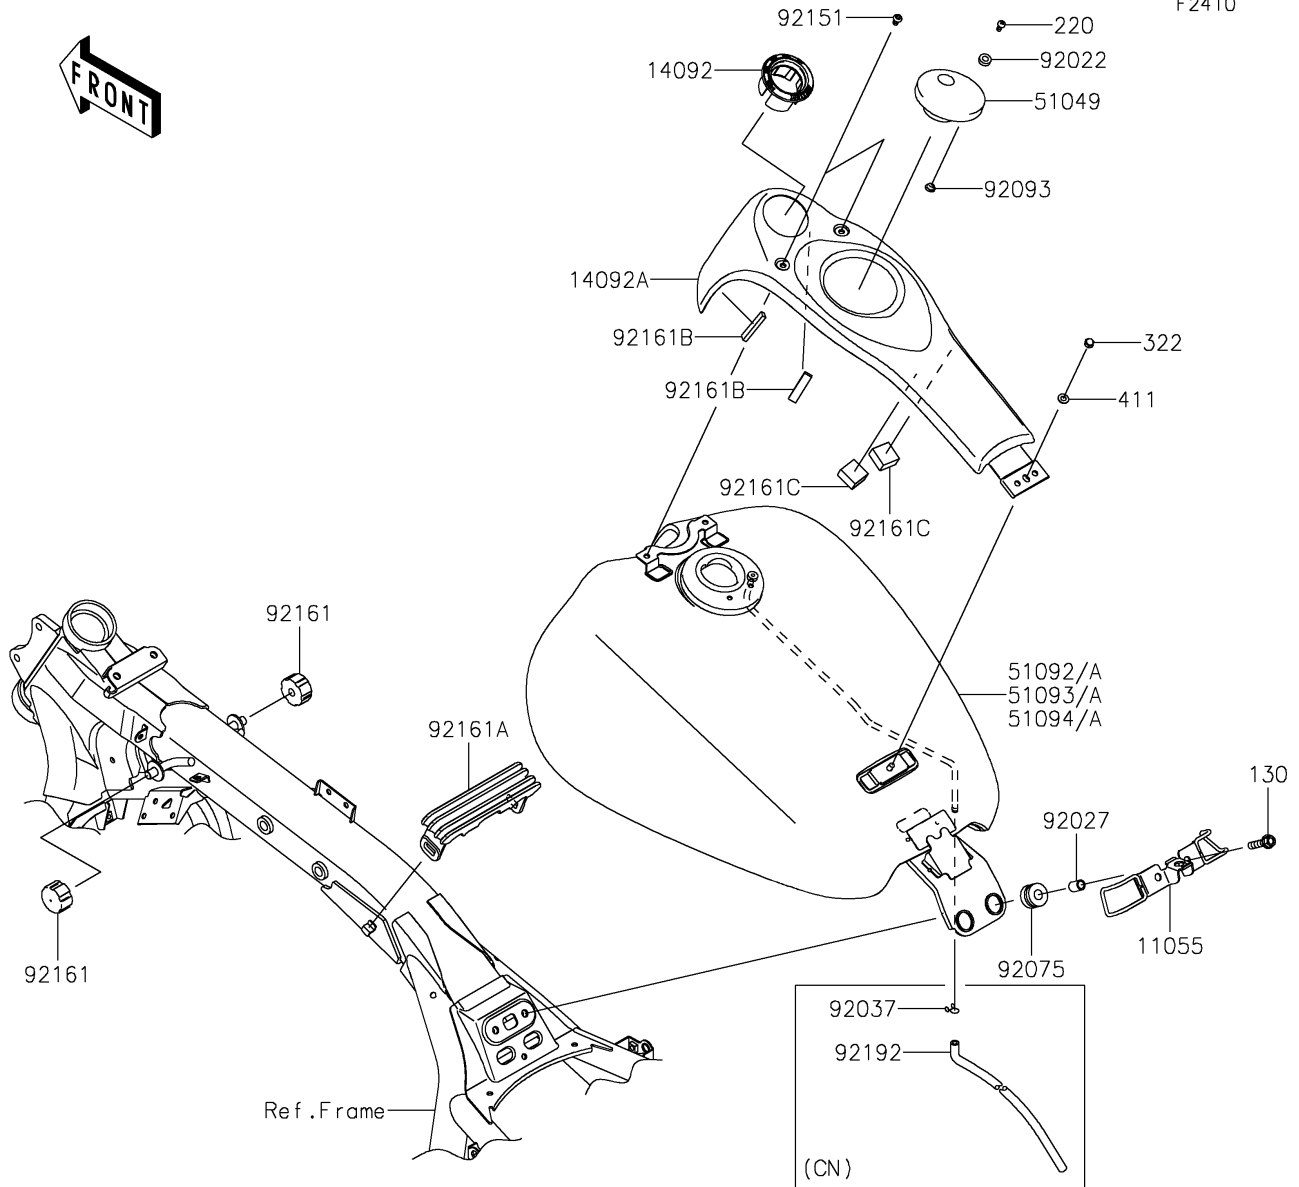

2022 Vulcan® 1700 Vaquero® ABS PARTS DIAGRAM

Fuel Tank

F2410

2022 Vulcan® 1700 Vaquero® ABS PARTS LIST

Fuel Tank

ITEM NAME	PART NUMBER	QUANTITY
BRACKET,SEAT (Ref # 11055)	11055-1552	1
COVER,IGNITION SWITCH (Ref # 14092)	14092-0046	1
COVER,F.S.BLACK (Ref # 14092A)	14092-0217-18T	1
CAP-TANK,FUEL (Ref # 51049)	51049-0003	1
TANK-COMP-FUEL,M.M.G.GRAY (Ref # 51092)	51092-5147-68P	1
TANK-COMP-FUEL,M.M.G.GRAY (Ref # 51092A)	51092-5151-68P	1
WASHER,5.1X10X1.0 (Ref # 92022)	92022-1977	2
COLLAR,8.8X12X17 (Ref # 92027)	92027-034	2
CLAMP,TUBE (Ref # 92037)	92037-147	1
DAMPER (Ref # 92075)	92075-1736	2
SEAL,FUEL TANK CAP (Ref # 92093)	92093-1030	1
BOLT,SOCKET,6X10 (Ref # 92151)	92151-1449	2
DAMPER,FUEL TANK (Ref # 92161)	92161-0293	2
DAMPER,FUEL TANK (Ref # 92161A)	92161-0577	1
DAMPER,10X40X7 (Ref # 92161B)	92161-1502	2
DAMPER,25X25X13 (Ref # 92161C)	92161-1503	2
TUBE,BREATHER (Ref # 92192)	92192-0668	1
BOLT-FLANGED,8X30 (Ref # 130)	130BA0830	2
SCREW-PAN-CROS,5X10 (Ref # 220)	220AA0510	2
NUT-CAP,6MM (Ref # 322)	322AB0600	1
WASHER-PLAIN,6MM (Ref # 411)	411S0600	1