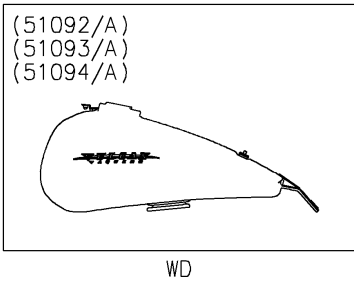

2022 Vulcan® 1700 Vaquero® ABS PARTS DIAGRAM

Fuel Tank

F2410

2022 Vulcan® 1700 Vaquero® ABS PARTS LIST

Fuel Tank

ITEM NAME	PART NUMBER	QUANTITY
BRACKET,SEAT (Ref # 11055)	11055-1552	1
COVER,IGNITION SWITCH (Ref # 14092)	14092-0046	1
COVER,F.S.BLACK (Ref # 14092A)	14092-0217-18T	1
CAP-TANK,FUEL (Ref # 51049)	51049-0003	1
TANK-COMP-FUEL,M.M.G.GRAY (Ref # 51092)	51092-5147-68P	1
TANK-COMP-FUEL,M.M.G.GRAY (Ref # 51092A)	51092-5151-68P	1
WASHER,5.1X10X1.0 (Ref # 92022)	92022-1977	2
COLLAR,8.8X12X17 (Ref # 92027)	92027-034	2
CLAMP,TUBE (Ref # 92037)	92037-147	1
DAMPER (Ref # 92075)	92075-1736	2
SEAL,FUEL TANK CAP (Ref # 92093)	92093-1030	1
BOLT,SOCKET,6X10 (Ref # 92151)	92151-1449	2
DAMPER,FUEL TANK (Ref # 92161)	92161-0293	2
DAMPER,FUEL TANK (Ref # 92161A)	92161-0577	1
DAMPER,10X40X7 (Ref # 92161B)	92161-1502	2
DAMPER,25X25X13 (Ref # 92161C)	92161-1503	2
TUBE,BREATHER (Ref # 92192)	92192-0668	1
BOLT-FLANGED,8X30 (Ref # 130)	130BA0830	2
SCREW-PAN-CROS,5X10 (Ref # 220)	220AA0510	2
NUT-CAP,6MM (Ref # 322)	322AB0600	1
WASHER-PLAIN,6MM (Ref # 411)	411S0600	1