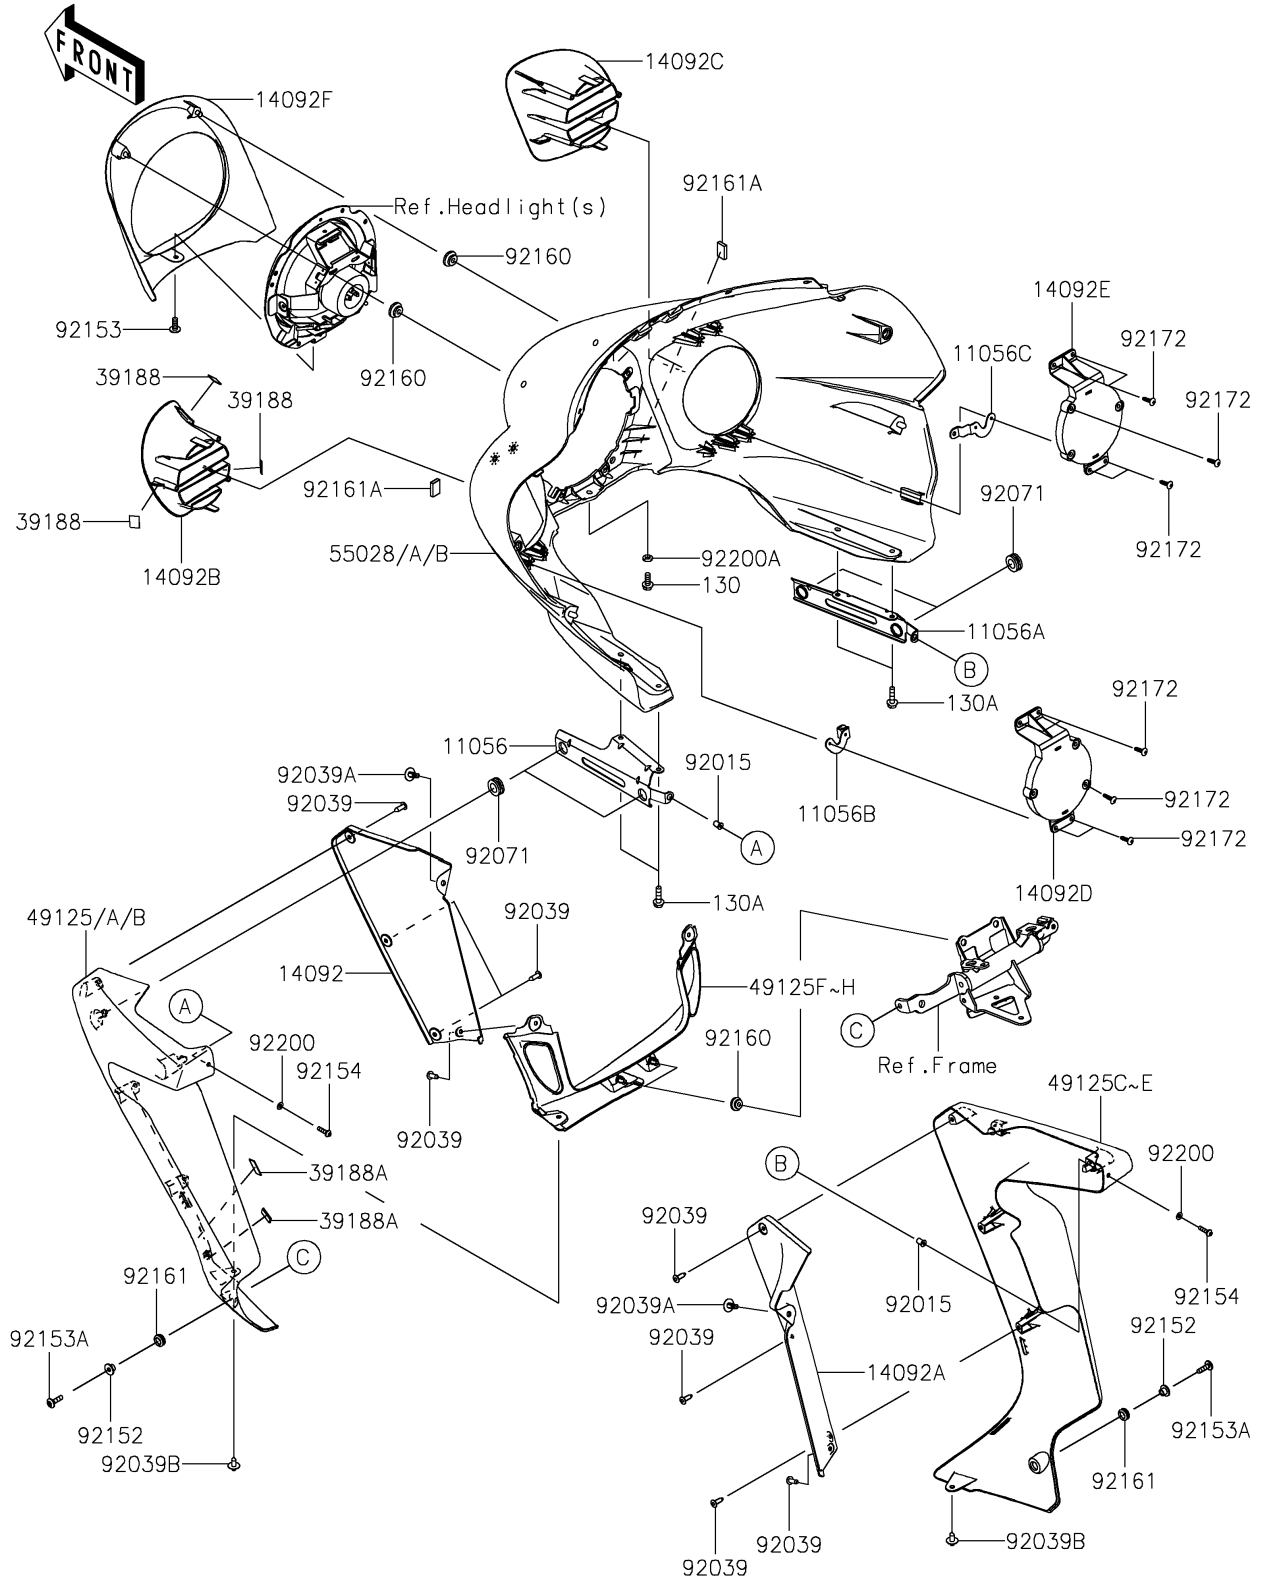

2025 Vulcan 1700 Vaquero ABS PARTS DIAGRAM

Cowling(Outer)

F2871

2025 Vulcan 1700 Vaquero ABS PARTS LIST

Cowling(Outer)

ITEM NAME	PART NUMBER	QUANTITY
BRACKET,SHROUD,LH (Ref # 11056)	11056-0344	1
BRACKET,SHROUD,RH (Ref # 11056A)	11056-0345	1
BRACKET,SUB LAMP,LH,LWR (Ref # 11056B)	11056-1145	1
BRACKET,SUB LAMP,RH,LWR (Ref # 11056C)	11056-1146	1
COVER,SHROUD,INNER,LH (Ref # 14092)	14092-0204	1
COVER,SHROUD,INNER,RH (Ref # 14092A)	14092-0205	1
COVER,SUB LAMP,LH,EBONY (Ref # 14092B)	14092-0209-H8	1
COVER,SUB LAMP,RH,EBONY (Ref # 14092C)	14092-0210-H8	1
COVER,SUB LAMP,INNER,LH (Ref # 14092D)	14092-0211	1
COVER,SUB LAMP,INNER,RH (Ref # 14092E)	14092-0212	1
COVER,HEAD LAMP,EBONY (Ref # 14092F)	14092-0770-H8	1
TAPE (Ref # 39188)	39188-0552	6
TAPE (Ref # 39188A)	39188-0553	4
SHROUD,OUTER,LH,M.M.T.BLUE (Ref # 49125)	49125-0063-68M	1
SHROUD,OUTER,LH,M.B.G.BLACK (Ref # 49125B)	49125-0063-76B	1
SHROUD,OUTER,RH,M.M.T.BLUE (Ref # 49125C)	49125-0064-68M	1
SHROUD,OUTER,RH,M.B.G.BLACK (Ref # 49125E)	49125-0064-76B	1
SHROUD,LWR,CNT,M.M.T.BLUE (Ref # 49125F)	49125-0065-68M	1
SHROUD,LWR,CNT,M.B.G.BLACK (Ref # 49125H)	49125-0065-76B	1
COWLING,UPP,OUTER,M.M.T.BLUE (Ref # 55028)	55028-0401-68M	1
COWLING,UPP,OUTER,M.B.G.BLACK (Ref # 55028B)	55028-0401-76B	1
NUT,WELL,5MM (Ref # 92015)	92015-1757	2
RIVET (Ref # 92039)	92039-0068	8
RIVET (Ref # 92039A)	92039-0086	2
RIVET (Ref # 92039B)	92039-1289	2
GROMMET (Ref # 92071)	92071-1131	4
COLLAR (Ref # 92152)	92152-0295	2
BOLT,SOCKET,6X16 (Ref # 92153)	92153-0817	1
BOLT,SOCKET,6X22 (Ref # 92153A)	92153-1356	2