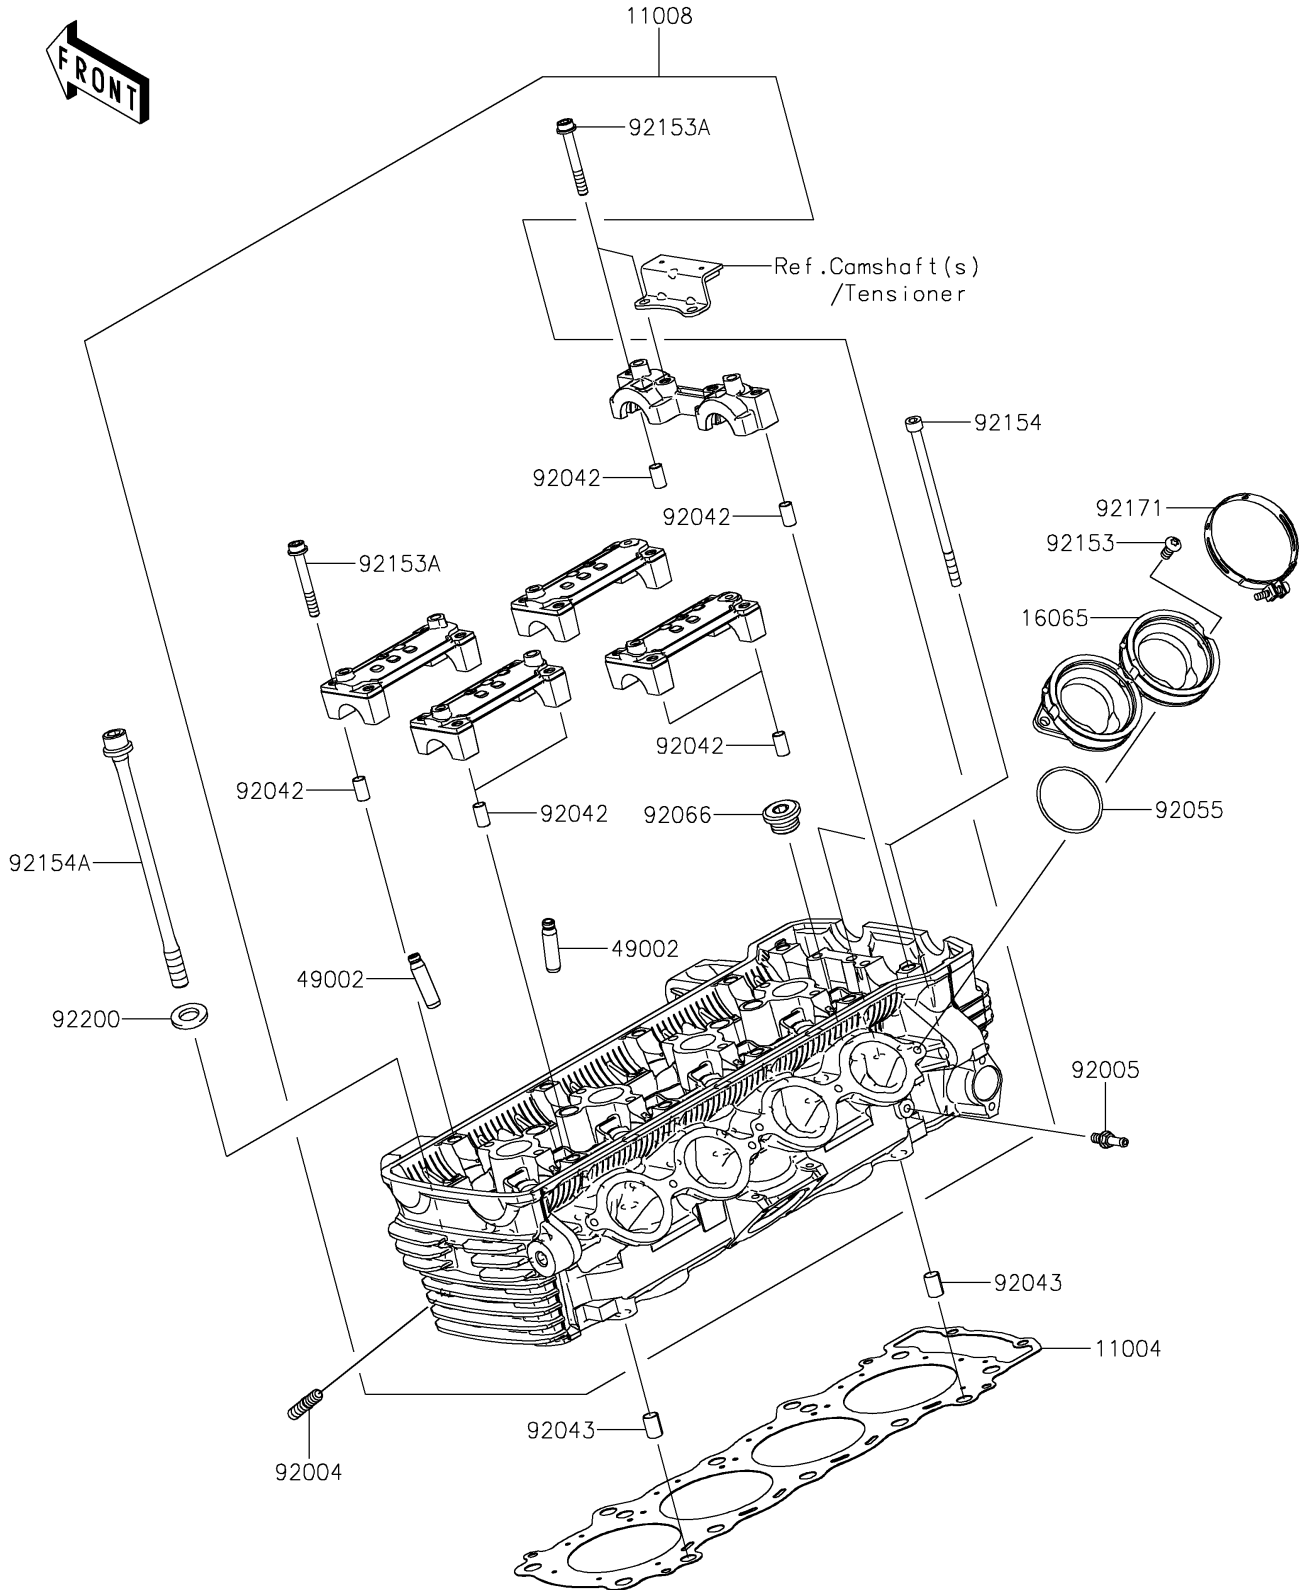

2024 Z900RS CAFE PARTS DIAGRAM

Cylinder Head

E1111

2024 Z900RS CAFE PARTS LIST

Cylinder Head

ITEM NAME	PART NUMBER	QUANTITY
GASKET-HEAD (Ref # 11004)	11004-0769	1
HEAD-COMP-CYLINDER (Ref # 11008)	11008-0999	1
HOLDER-CARBURETOR (Ref # 16065)	16065-0132	2
GUIDE-VALVE (Ref # 49002)	49002-0009	16
STUD (Ref # 92004)	92004-0050	8
FITTING (Ref # 92005)	92005-0826	1
PIN,DOWEL,6.3X8X14 (Ref # 92042)	92042-007	10
PIN,8.2X10X14 (Ref # 92043)	92043-1264	2
RING-O,42X1.9 (Ref # 92055)	92055-1536	4
PLUG,18X10 (Ref # 92066)	92066-0832	5
BOLT,TORX,6X14 (Ref # 92153)	92153-0406	6
BOLT,SOCKET,6X45 (Ref # 92153A)	92153-0656	20
BOLT,SOCKET,6X115 (Ref # 92154)	92154-0205	2
BOLT,FLANGED,10X165 (Ref # 92154A)	92154-2638	10
CLAMP,60MM (Ref # 92171)	92171-0729	4
WASHER,10.2X18.4X1.8 (Ref # 92200)	92200-1691	10