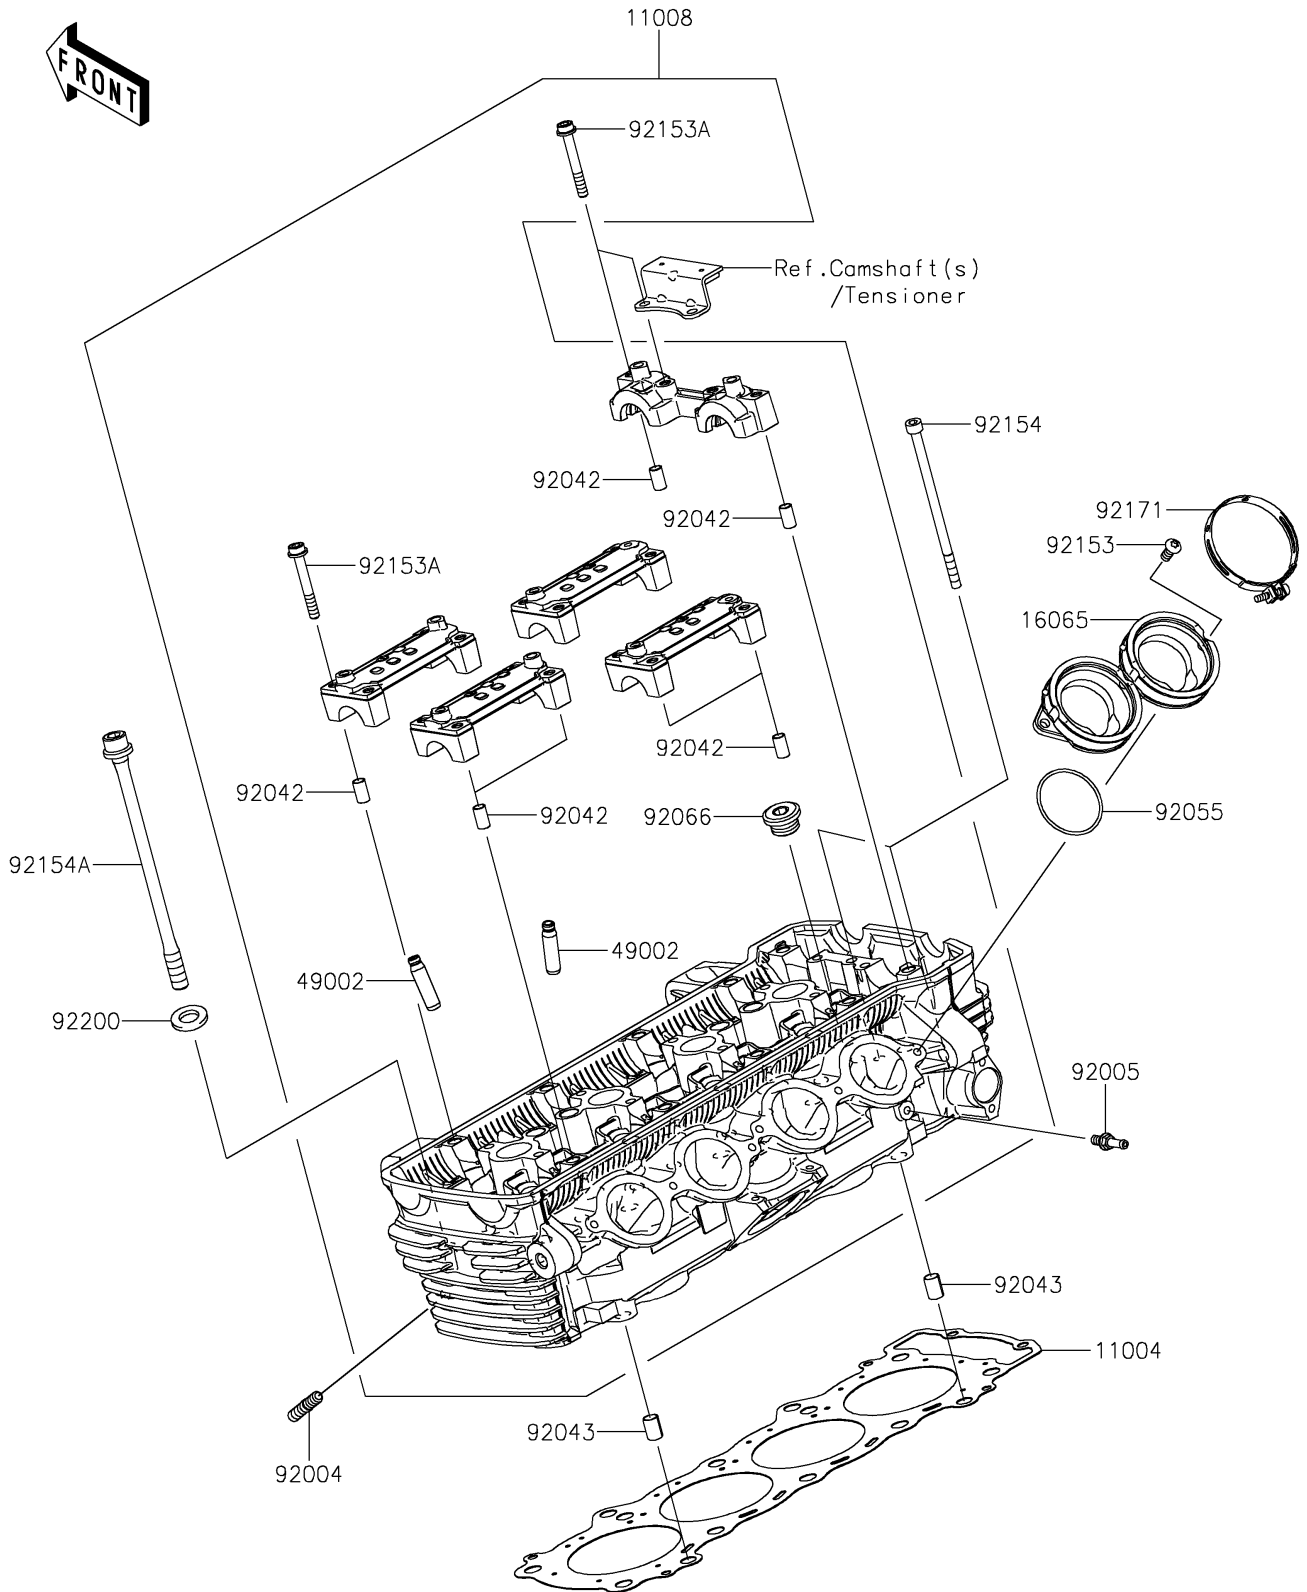

# 2022 Z900RS CAFE PARTS DIAGRAM

Cylinder Head

E1111

# 2022 Z900RS CAFE PARTS LIST

Cylinder Head

ITEM NAME	PART NUMBER	QUANTITY
-----------	-------------	----------