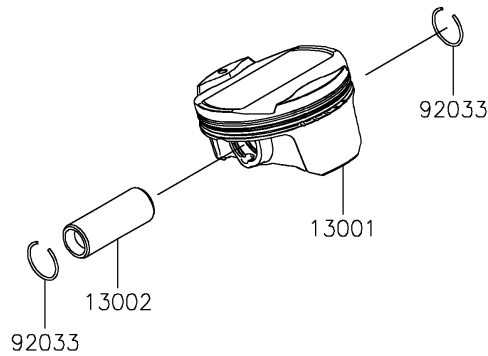

2022 Z900RS CAFE PARTS DIAGRAM

Cylinder/Piston(s)

E1120

2022 Z900RS CAFE PARTS LIST

Cylinder/Piston(s)

ITEM NAME	PART NUMBER	QUANTITY
CYLINDER-ENGINE (Ref # 11005)	11005-0686	1
GASKET,CYLINDER BASE (Ref # 11061)	11061-0402	1
PISTON-ENGINE (Ref # 13001)	13001-0788	4
PIN-PISTON (Ref # 13002)	13002-0004	4
RING-SET-PISTON (Ref # 13008)	13008-0571	4
WASHER,6.2X11X1 (Ref # 92022)	92022-304	1
RING-SNAP (Ref # 92033)	92033-1054	8
BOLT,6X10 (Ref # 92151)	92151-1344	1