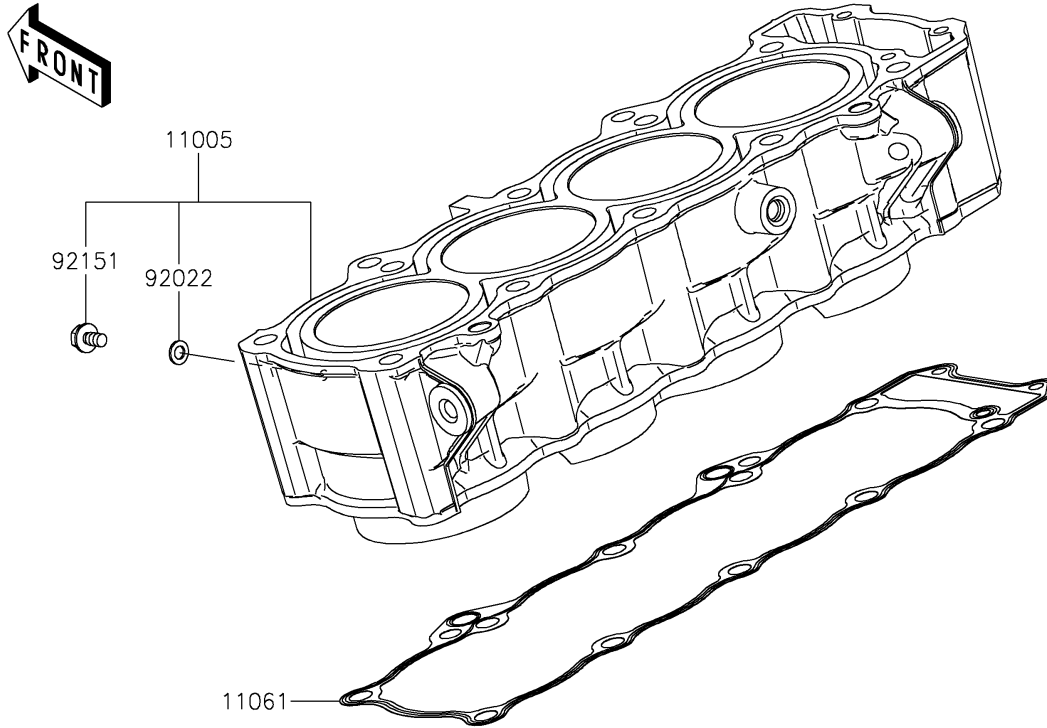

2022 Z900RS CAFE PARTS DIAGRAM

Cylinder/Piston(s)

E1120

2022 Z900RS CAFE PARTS LIST

Cylinder/Piston(s)

ITEM NAME	PART NUMBER	QUANTITY
CYLINDER-ENGINE (Ref # 11005)	11005-0686	1
GASKET,CYLINDER BASE (Ref # 11061)	11061-0402	1
PISTON-ENGINE (Ref # 13001)	13001-0788	4
PIN-PISTON (Ref # 13002)	13002-0004	4
RING-SET-PISTON (Ref # 13008)	13008-0571	4
WASHER,6.2X11X1 (Ref # 92022)	92022-304	1
RING-SNAP (Ref # 92033)	92033-1054	8
BOLT,6X10 (Ref # 92151)	92151-1344	1