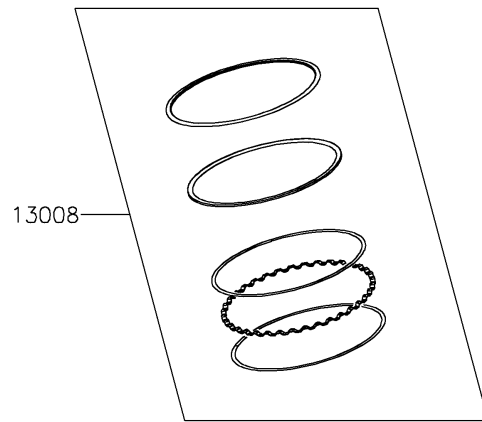

2022 Z900RS CAFE PARTS DIAGRAM

Cylinder/Piston(s)

E1120

2022 Z900RS CAFE PARTS LIST

Cylinder/Piston(s)

ITEM NAME	PART NUMBER	QUANTITY
CYLINDER-ENGINE (Ref # 11005)	11005-0686	1
GASKET,CYLINDER BASE (Ref # 11061)	11061-0402	1
PISTON-ENGINE (Ref # 13001)	13001-0788	4
PIN-PISTON (Ref # 13002)	13002-0004	4
RING-SET-PISTON (Ref # 13008)	13008-0571	4
WASHER,6.2X11X1 (Ref # 92022)	92022-304	1
RING-SNAP (Ref # 92033)	92033-1054	8
BOLT,6X10 (Ref # 92151)	92151-1344	1