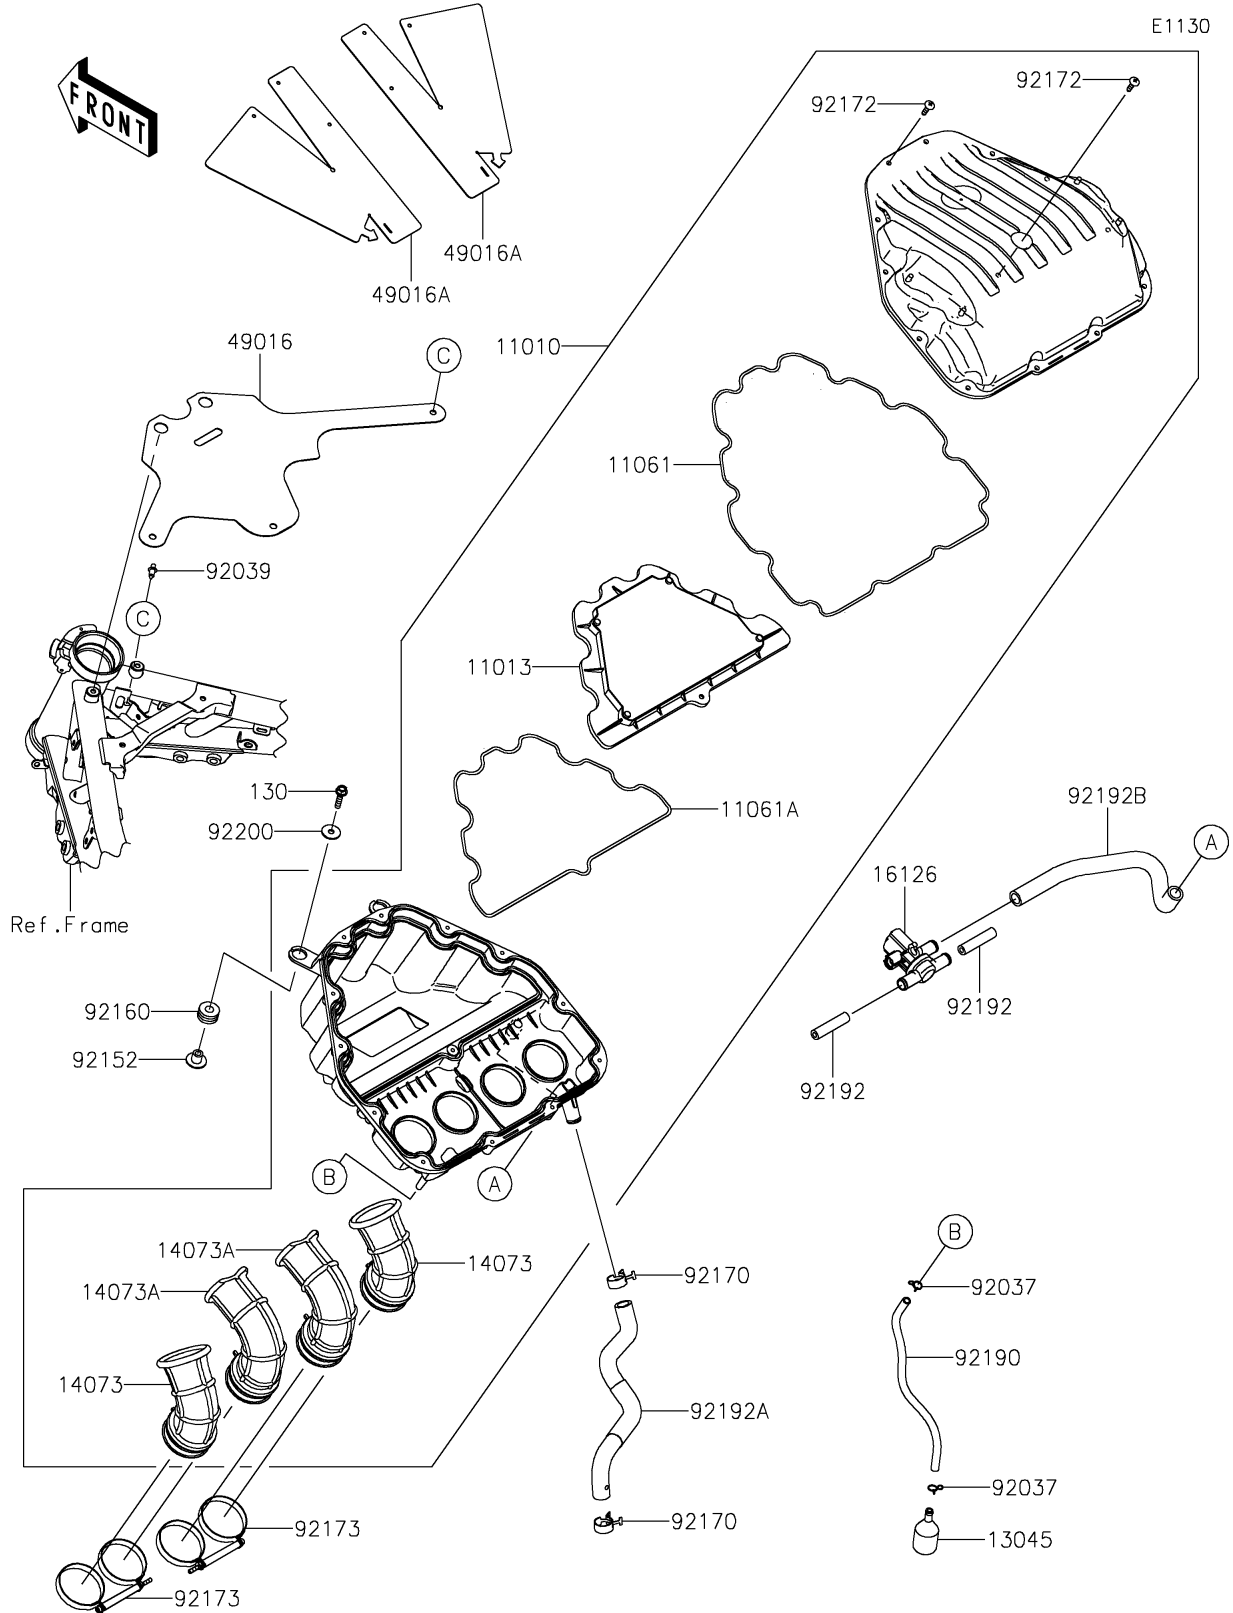

2023 Z900RS CAFE PARTS DIAGRAM

Air Cleaner

2023 Z900RS CAFE PARTS LIST

Air Cleaner

ITEM NAME	PART NUMBER	QUANTITY
FILTER-ASSY-AIR (Ref # 11010)	11010-0952	1
ELEMENT-AIR FILTER (Ref # 11013)	11013-0768	1
GASKET,CASE (Ref # 11061)	11061-1263	1
GASKET,ELEMENT (Ref # 11061A)	11061-1264	1
RECEIVER-OIL (Ref # 13045)	13045-1057	1
DUCT,#1,#4 (Ref # 14073)	14073-0941	2
DUCT,#2,#3 (Ref # 14073A)	14073-0942	2
VALVE,AIR SWITCHING (Ref # 16126)	16126-0745	1
COVER-SEAL,WATERPROOF (Ref # 49016)	49016-0652	1
COVER-SEAL (Ref # 49016A)	49016-0653	2
CLAMP (Ref # 92037)	92037-1712	2
RIVET (Ref # 92039)	92039-0023	1
COLLAR,6.5X10.5X13.1 (Ref # 92152)	92152-0547	2
DAMPER (Ref # 92160)	92160-1162	2
CLAMP (Ref # 92170)	92170-1060	2
SCREW,TAPPING,5X20 (Ref # 92172)	92172-0483	13
CLAMP (Ref # 92173)	92173-2298	2
TUBE,6X9X300 (Ref # 92190)	92190-1253	1
TUBE,HEAD-ASWV (Ref # 92192)	92192-0843	2
TUBE,BLOWBY (Ref # 92192A)	92192-1692	1
TUBE,ASWV-A/C (Ref # 92192B)	92192-1785	1
WASHER,6.5X22X1.6 (Ref # 92200)	92200-1087	2
BOLT-FLANGED,6X25 (Ref # 130)	130BA0625	2