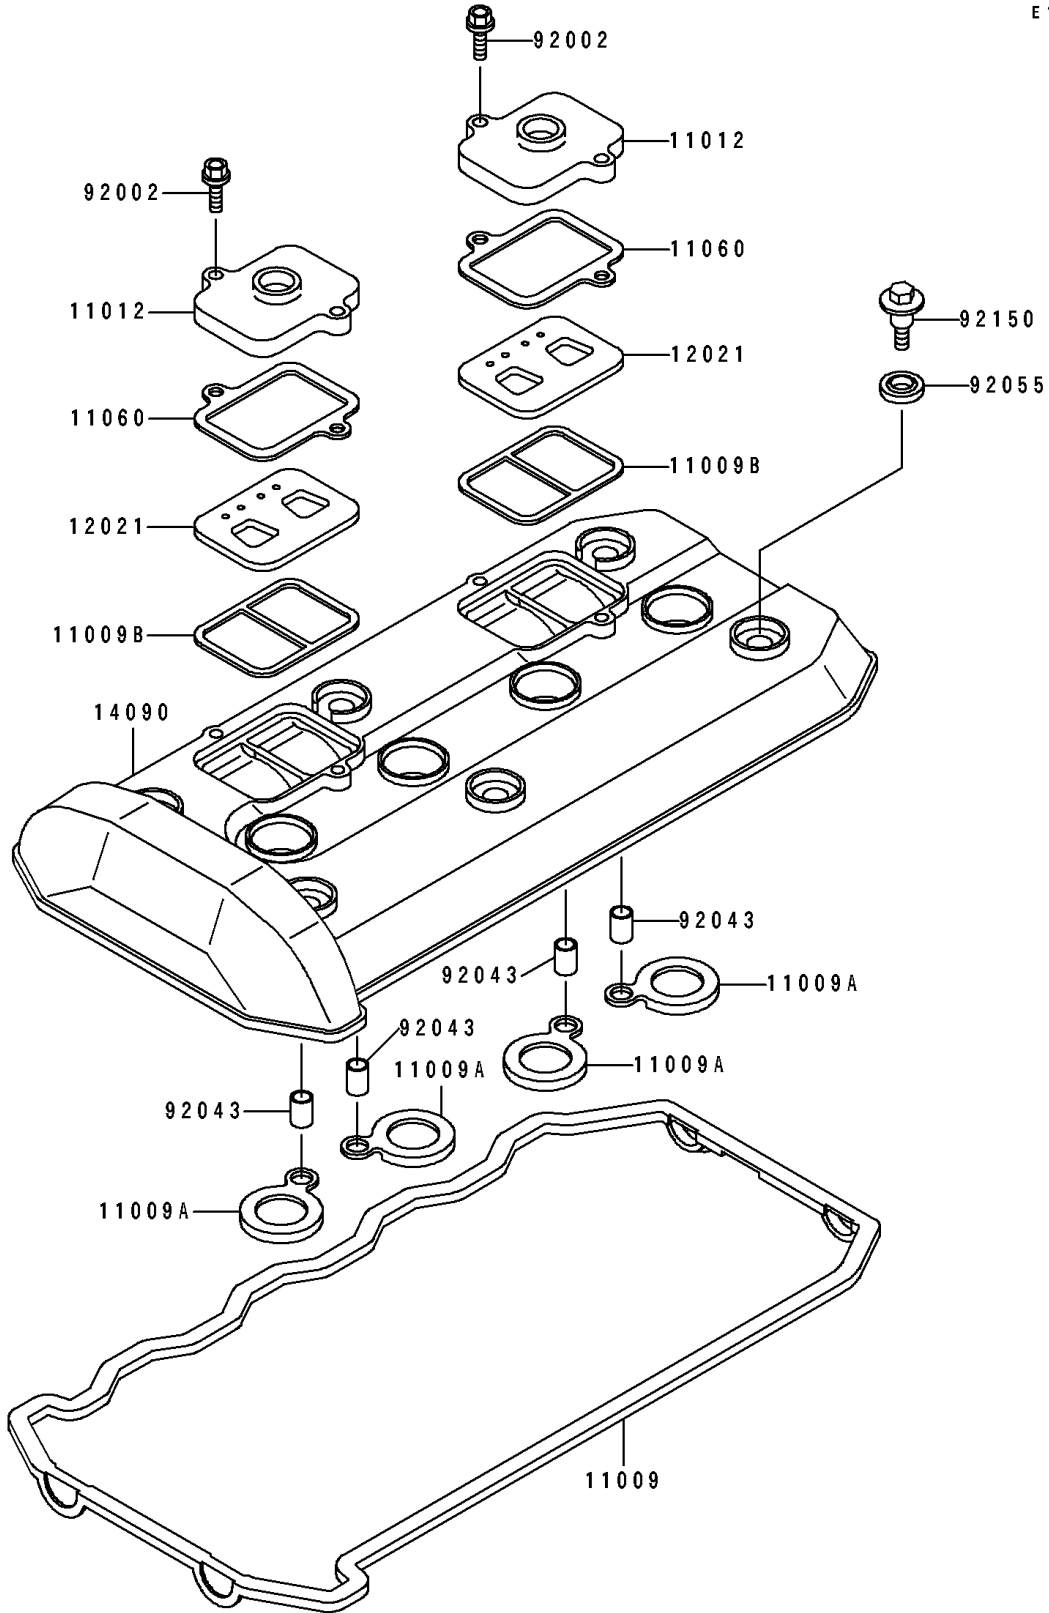

# 1996 GPZ 1100 ABS PARTS DIAGRAM

Cylinder Head Cover

E 1112

# 1996 GPZ 1100 ABS PARTS LIST

## Cylinder Head Cover

ITEM NAME	PART NUMBER	QUANTITY
GASKET,HEAD COVER (Ref # 11009)	11009-1724	1
GASKET,SPARK PLUG (Ref # 11009A)	11009-1725	4
GASKET,REED VALVE (Ref # 11009B)	11009-1857	2
CAP,REED VALVE (Ref # 11012)	11012-1532	2
GASKET,REED VALVE CAP (Ref # 11060)	11060-1688	2
VALVE-ASSY-REED (Ref # 12021)	12021-1053	2
COVER,HEAD (Ref # 14090)	14090-1528	1
BOLT,6X22 (Ref # 92002)	92002-1068	4
PIN,8.2X10X14 (Ref # 92043)	92043-1264	4
RING-O,HEAD COVER BOLT (Ref # 92055)	92055-1352	6
BOLT,HEAD COVER (Ref # 92150)	92150-1447	6