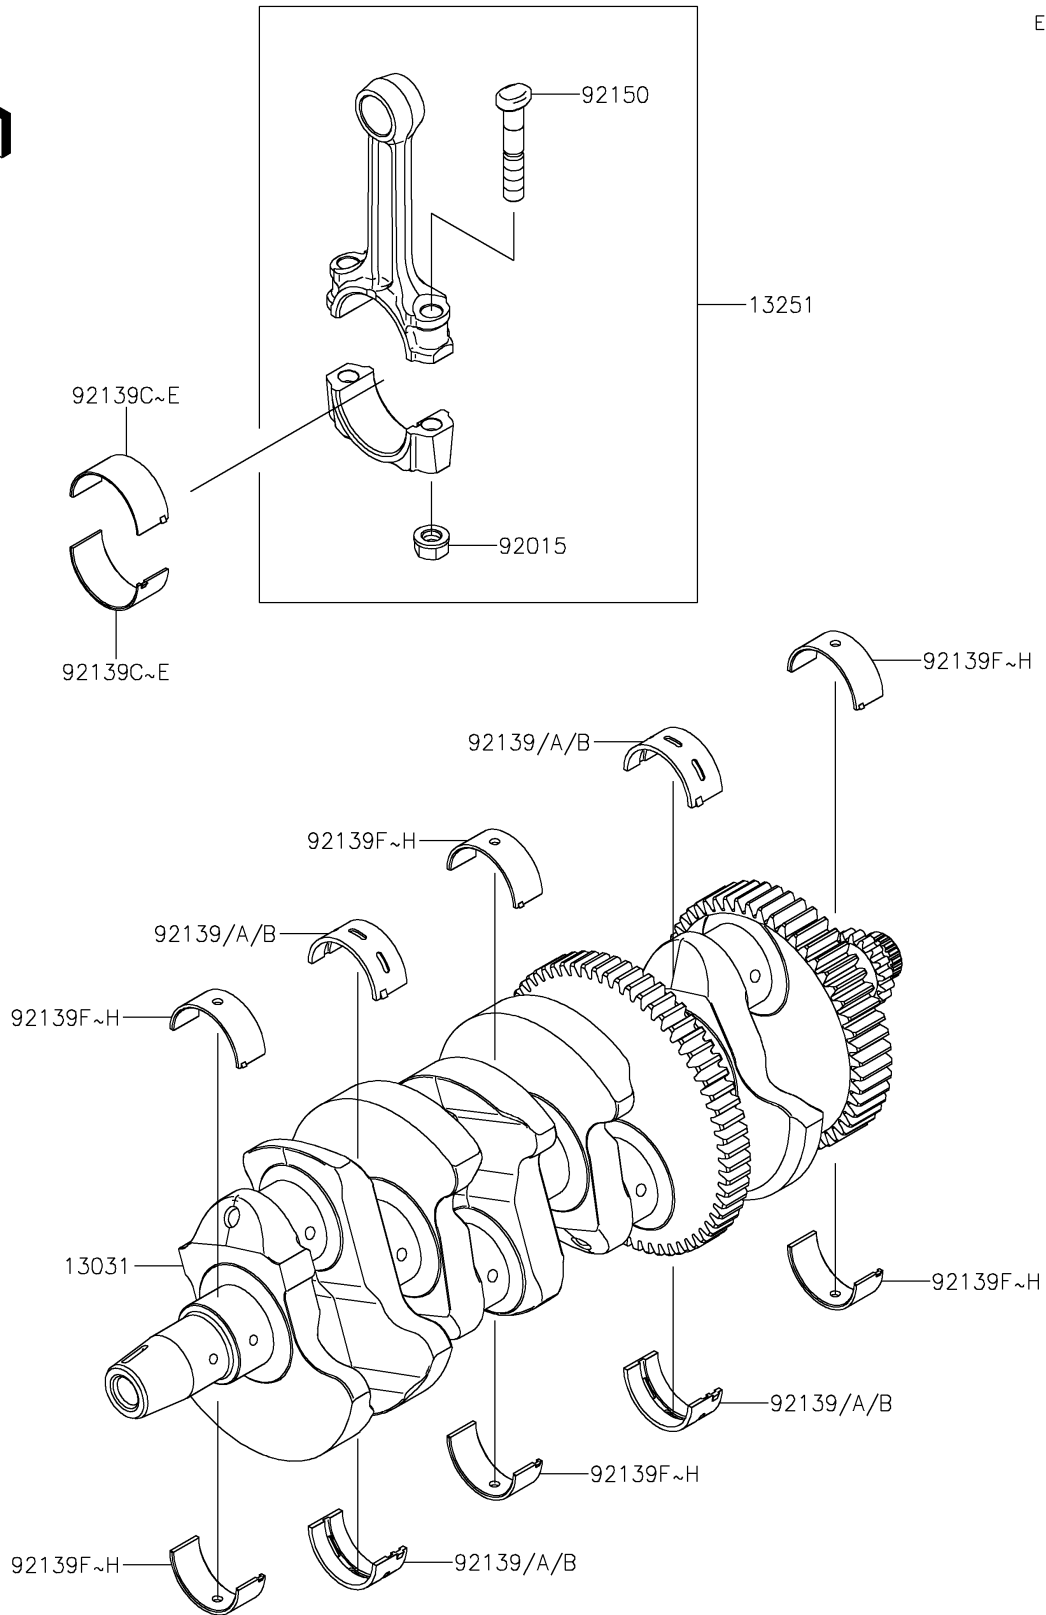

2024 Z900RS CAFE ABS PARTS DIAGRAM

Crankshaft

E1321

2024 Z900RS CAFE ABS PARTS LIST

Crankshaft

ITEM NAME	PART NUMBER	QUANTITY
CRANKSHAFT-COMP (Ref # 13031)	13031-0935	1
ROD-ASSY-CONNECTING,II (Ref # 13251)	13251-0739-II	4
NUT,FLANGED,8MM (Ref # 92015)	92015-1311	8
BUSHING,CRANK #2,BLUE (Ref # 92139)	92139-0032	AR
BUSHING,CRANK #2,BLACK (Ref # 92139A)	92139-0033	4
BUSHING,CRANK #2,BROWN (Ref # 92139B)	92139-0034	AR
BUSHING,CRANK PIN,BLUE (Ref # 92139C)	92139-0122	AR
BUSHING,CRANK PIN,BLACK (Ref # 92139D)	92139-0123	8
BUSHING,CRANK PIN,BROWN (Ref # 92139E)	92139-0124	AR
BUSHING,CRANK,#1,BLUE (Ref # 92139F)	92139-0217	AR
BUSHING,CRANK,#1,BLACK (Ref # 92139G)	92139-0218	6
BUSHING,CRANK,#1,BROWN (Ref # 92139H)	92139-0219	AR
BOLT,CONNECTING ROD,8MM (Ref # 92150)	92150-1216	8