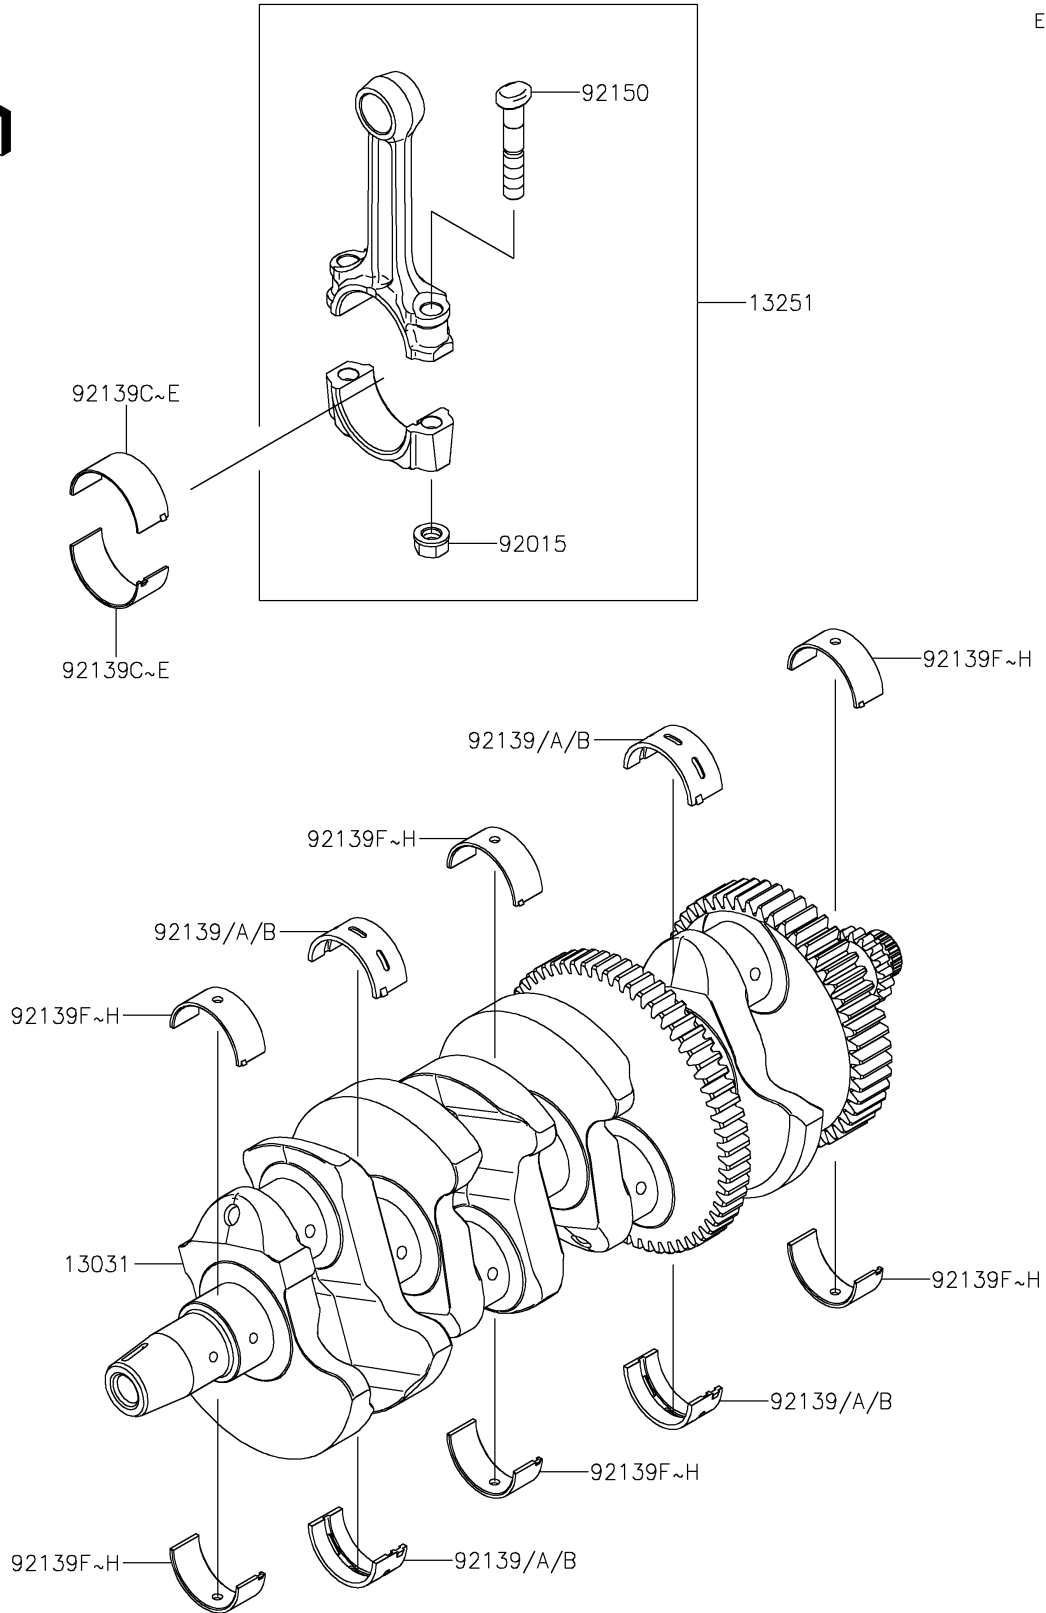

2025 Z900RS CAFE PARTS DIAGRAM

Crankshaft

E1321

2025 Z900RS CAFE PARTS LIST

Crankshaft

ITEM NAME	PART NUMBER	QUANTITY
CRANKSHAFT-COMP (Ref # 13031)	13031-0935	1
ROD-ASSY-CONNECTING,II (Ref # 13251)	13251-0739-II	4
NUT,FLANGED,8MM (Ref # 92015)	92015-1311	8
BUSHING,CRANK #2,BLUE (Ref # 92139)	92139-0032	AR
BUSHING,CRANK #2,BLACK (Ref # 92139A)	92139-0033	4
BUSHING,CRANK #2,BROWN (Ref # 92139B)	92139-0034	AR
BUSHING,CRANK PIN,BLUE (Ref # 92139C)	92139-0122	AR
BUSHING,CRANK PIN,BLACK (Ref # 92139D)	92139-0123	8
BUSHING,CRANK PIN,BROWN (Ref # 92139E)	92139-0124	AR
BUSHING,CRANK,#1,BLUE (Ref # 92139F)	92139-0217	AR
BUSHING,CRANK,#1,BLACK (Ref # 92139G)	92139-0218	6
BUSHING,CRANK,#1,BROWN (Ref # 92139H)	92139-0219	AR
BOLT,CONNECTING ROD,8MM (Ref # 92150)	92150-1216	8