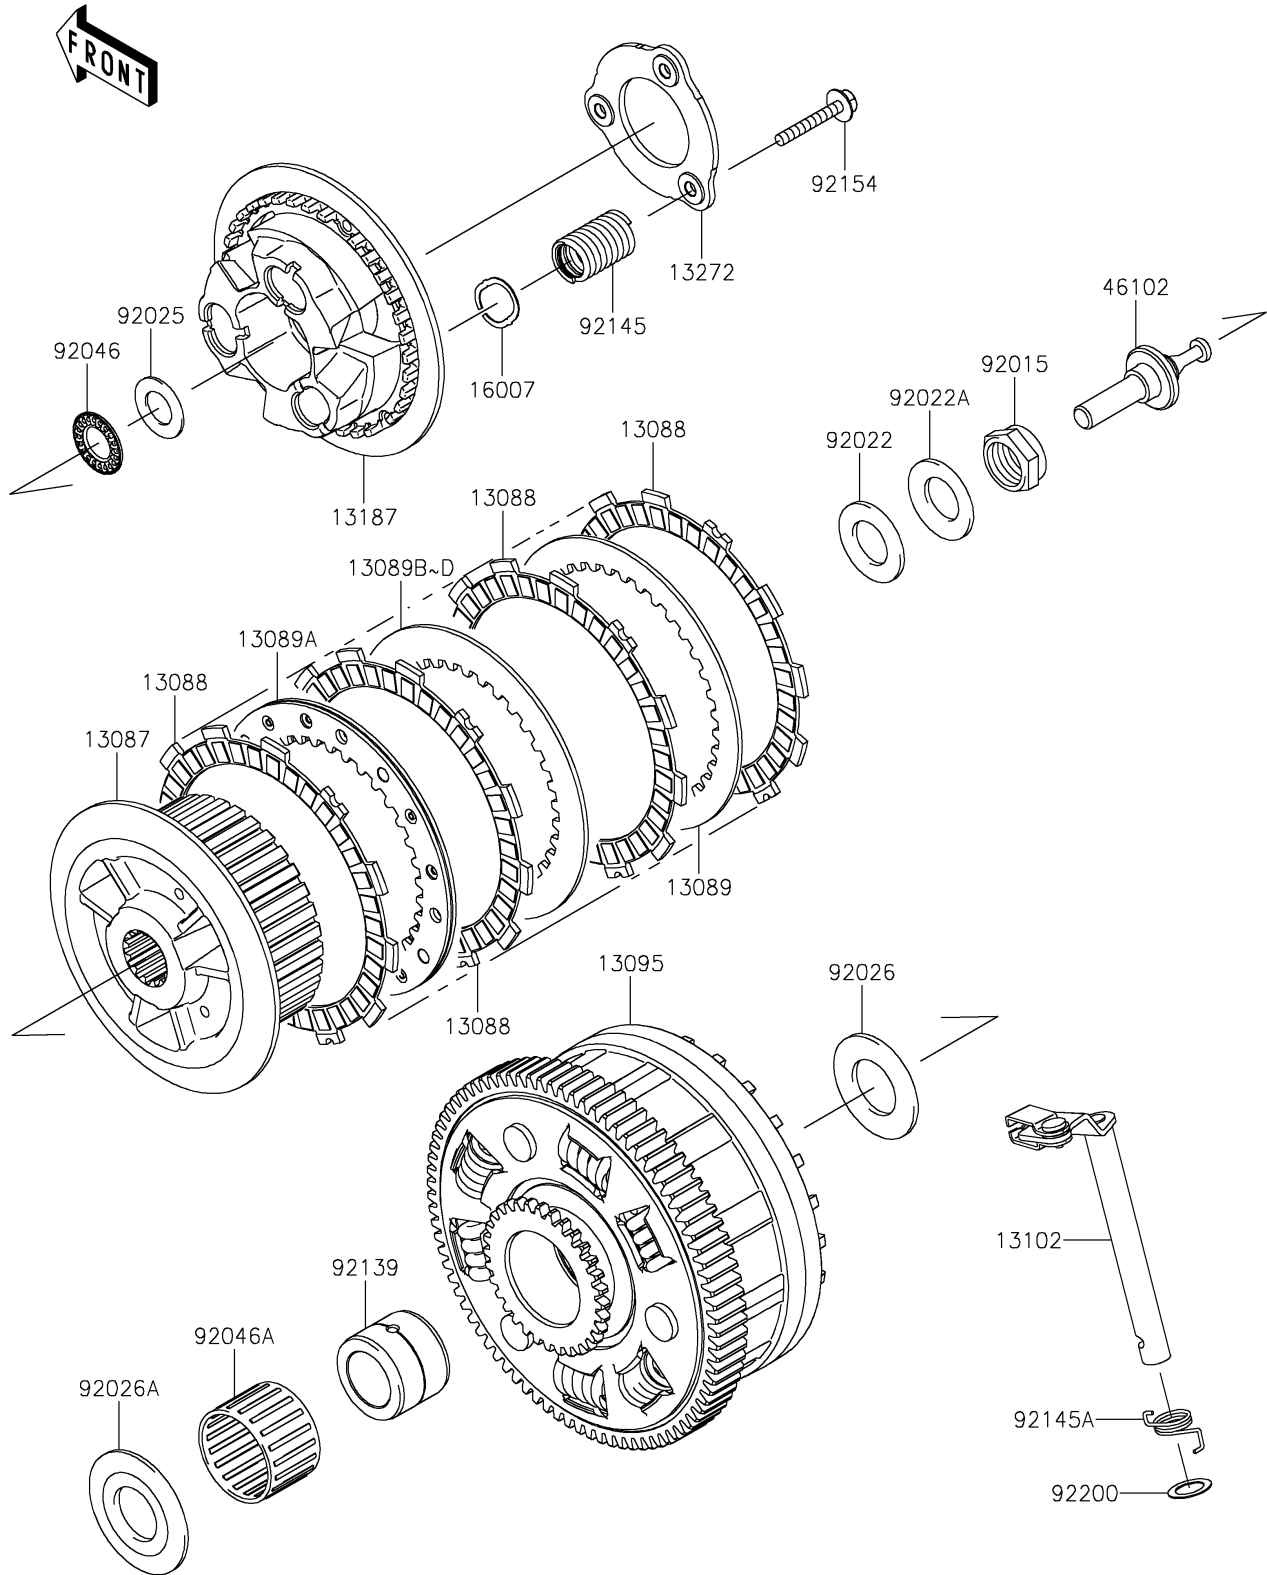

2022 Z900RS CAFE PARTS DIAGRAM

Clutch

E1350

2022 Z900RS CAFE PARTS LIST

Clutch

ITEM NAME	PART NUMBER	QUANTITY
HUB-CLUTCH (Ref # 13087)	13087-0583	1
PLATE-FRICTION (Ref # 13088)	13088-0568	9
PLATE-CLUTCH,T=2.3 (Ref # 13089)	13089-0023	1
PLATE-CLUTCH,SPG COMP (Ref # 13089A)	13089-0024	1
PLATE-CLUTCH,T=2.0 (Ref # 13089B)	13089-1073	AR
PLATE-CLUTCH,T=2.3 (Ref # 13089C)	13089-1084	6
PLATE-CLUTCH,T=2.6 (Ref # 13089D)	13089-1115	AR
HOUSING-COMP-CLUTCH (Ref # 13095)	13095-0601	1
RELEASE-COMP-CLUTCH (Ref # 13102)	13102-0075	1
PLATE-CLUTCH OPERATING (Ref # 13187)	13187-0031	1
PLATE (Ref # 13272)	13272-1413	1
SEAT-SPRING (Ref # 16007)	16007-0711	3
ROD (Ref # 46102)	46102-0621	1
NUT,20MM (Ref # 92015)	92015-1555	1
WASHER,20.3X36X2.3 (Ref # 92022)	92022-1116	1
WASHER,20.3X36X3.7 (Ref # 92022A)	92022-1868	1
SHIM,15.3X27.5X1.20 (Ref # 92025)	92025-1137	1
SPACER,25.5X47X2.5 (Ref # 92026)	92026-022	1
SPACER (Ref # 92026A)	92026-1497	1
BEARING-NEEDLE,AXK1102 (Ref # 92046)	92046-1052	1
BEARING-NEEDLE,K38X43X28.8X (Ref # 92046A)	92046-1263	1
BUSHING,25X38X29.05 (Ref # 92139)	92139-0067	1
SPRING (Ref # 92145)	92145-1745	3
SPRING,RELEASE-COMP (Ref # 92145A)	92145-1769	1
BOLT,FLANGED,6X35 (Ref # 92154)	92154-1116	3
WASHER,12X18.5X0.5 (Ref # 92200)	92200-1487	1