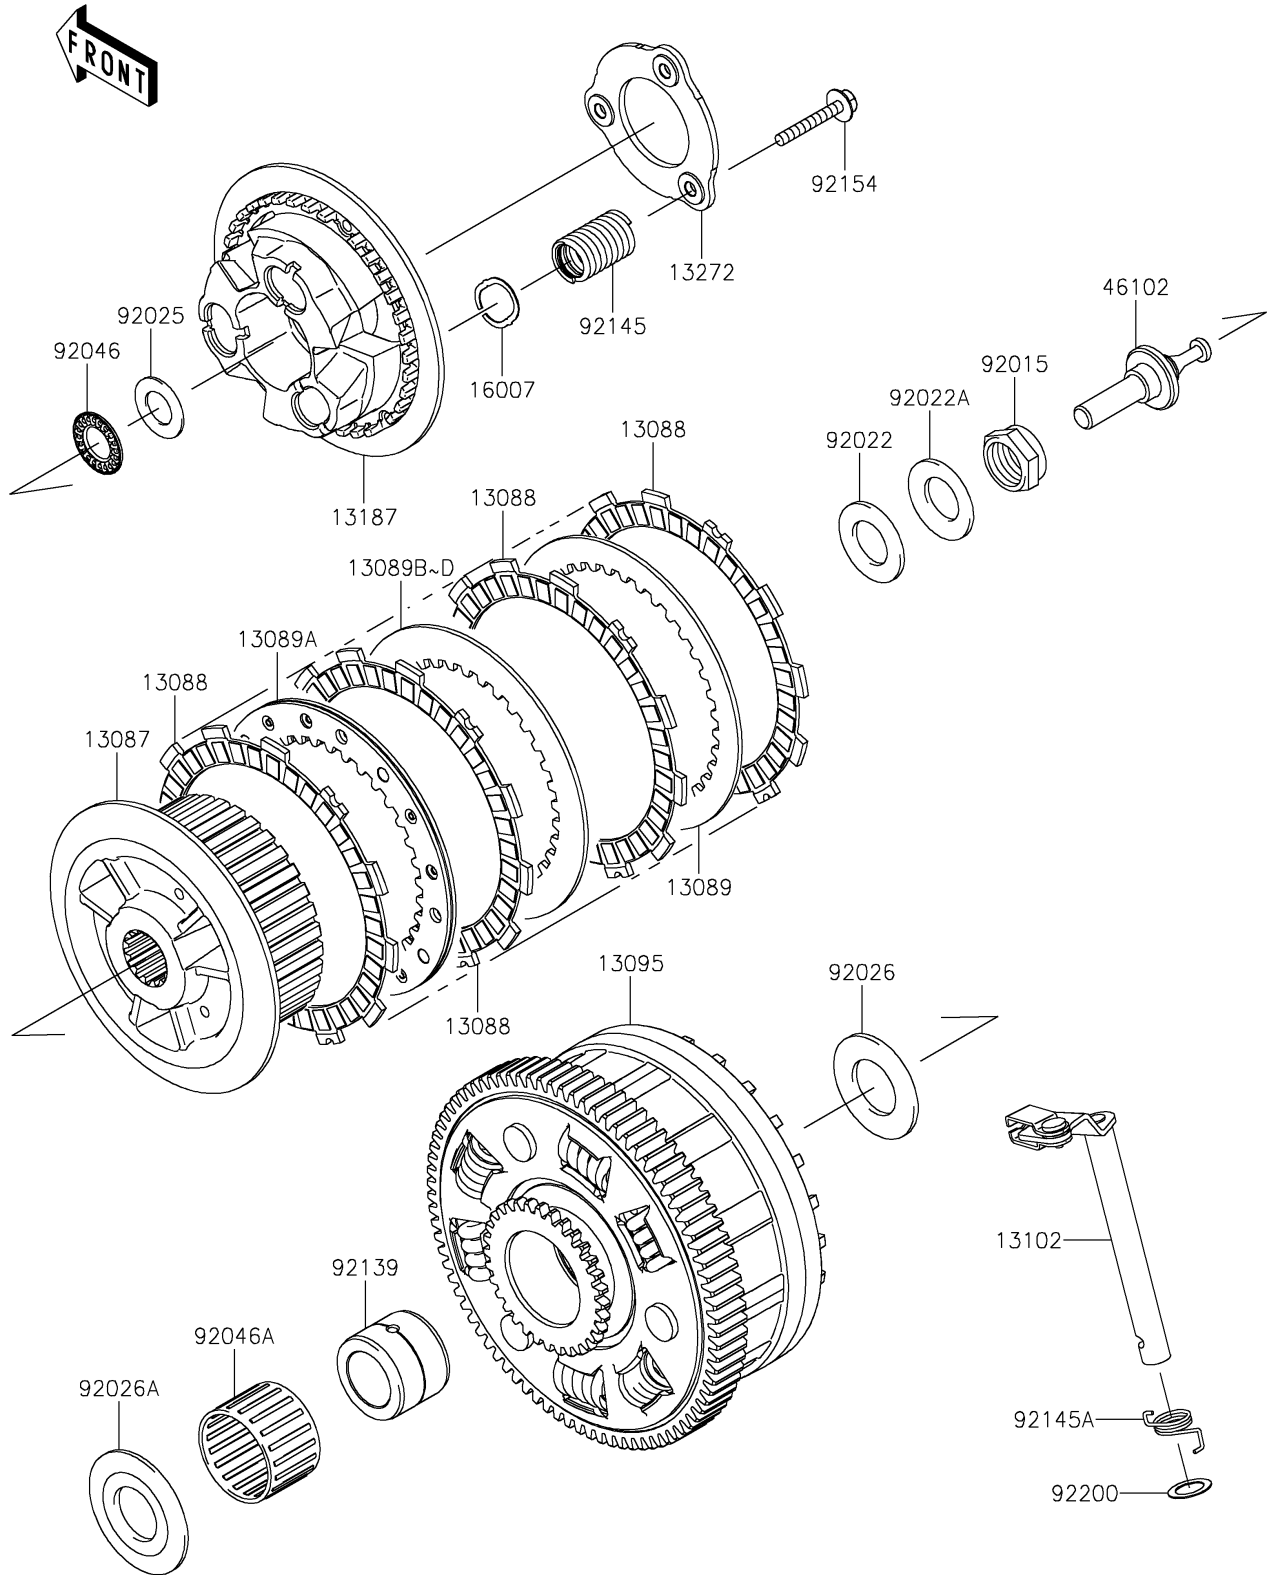

2024 Z900RS CAFE PARTS DIAGRAM

Clutch

E1350

2024 Z900RS CAFE PARTS LIST

Clutch

ITEM NAME	PART NUMBER	QUANTITY
HUB-CLUTCH (Ref # 13087)	13087-0583	1
PLATE-FRICTION (Ref # 13088)	13088-0568	9
PLATE-CLUTCH,T=2.3 (Ref # 13089)	13089-0023	1
PLATE-CLUTCH,SPG COMP (Ref # 13089A)	13089-0024	1
PLATE-CLUTCH,T=2.0 (Ref # 13089B)	13089-1073	AR
PLATE-CLUTCH,T=2.3 (Ref # 13089C)	13089-1084	6
PLATE-CLUTCH,T=2.6 (Ref # 13089D)	13089-1115	AR
HOUSING-COMP-CLUTCH (Ref # 13095)	13095-0601	1
RELEASE-COMP-CLUTCH (Ref # 13102)	13102-0075	1
PLATE-CLUTCH OPERATING (Ref # 13187)	13187-0031	1
PLATE (Ref # 13272)	13272-1413	1
SEAT-SPRING (Ref # 16007)	16007-0711	3
ROD (Ref # 46102)	46102-0621	1
NUT,20MM (Ref # 92015)	92015-1555	1
WASHER,20.3X36X2.3 (Ref # 92022)	92022-1116	1
WASHER,20.3X36X3.7 (Ref # 92022A)	92022-1868	1
SHIM,15.3X27.5X1.20 (Ref # 92025)	92025-1137	1
SPACER,25.5X47X2.5 (Ref # 92026)	92026-022	1
SPACER (Ref # 92026A)	92026-1497	1
BEARING-NEEDLE,AXK1102 (Ref # 92046)	92046-1052	1
BEARING-NEEDLE,K38X43X28.8X (Ref # 92046A)	92046-1263	1
BUSHING,25X38X29.05 (Ref # 92139)	92139-0067	1
SPRING (Ref # 92145)	92145-1745	3
SPRING,RELEASE-COMP (Ref # 92145A)	92145-1769	1
BOLT,FLANGED,6X35 (Ref # 92154)	92154-1116	3
WASHER,12X18.5X0.5 (Ref # 92200)	92200-1487	1