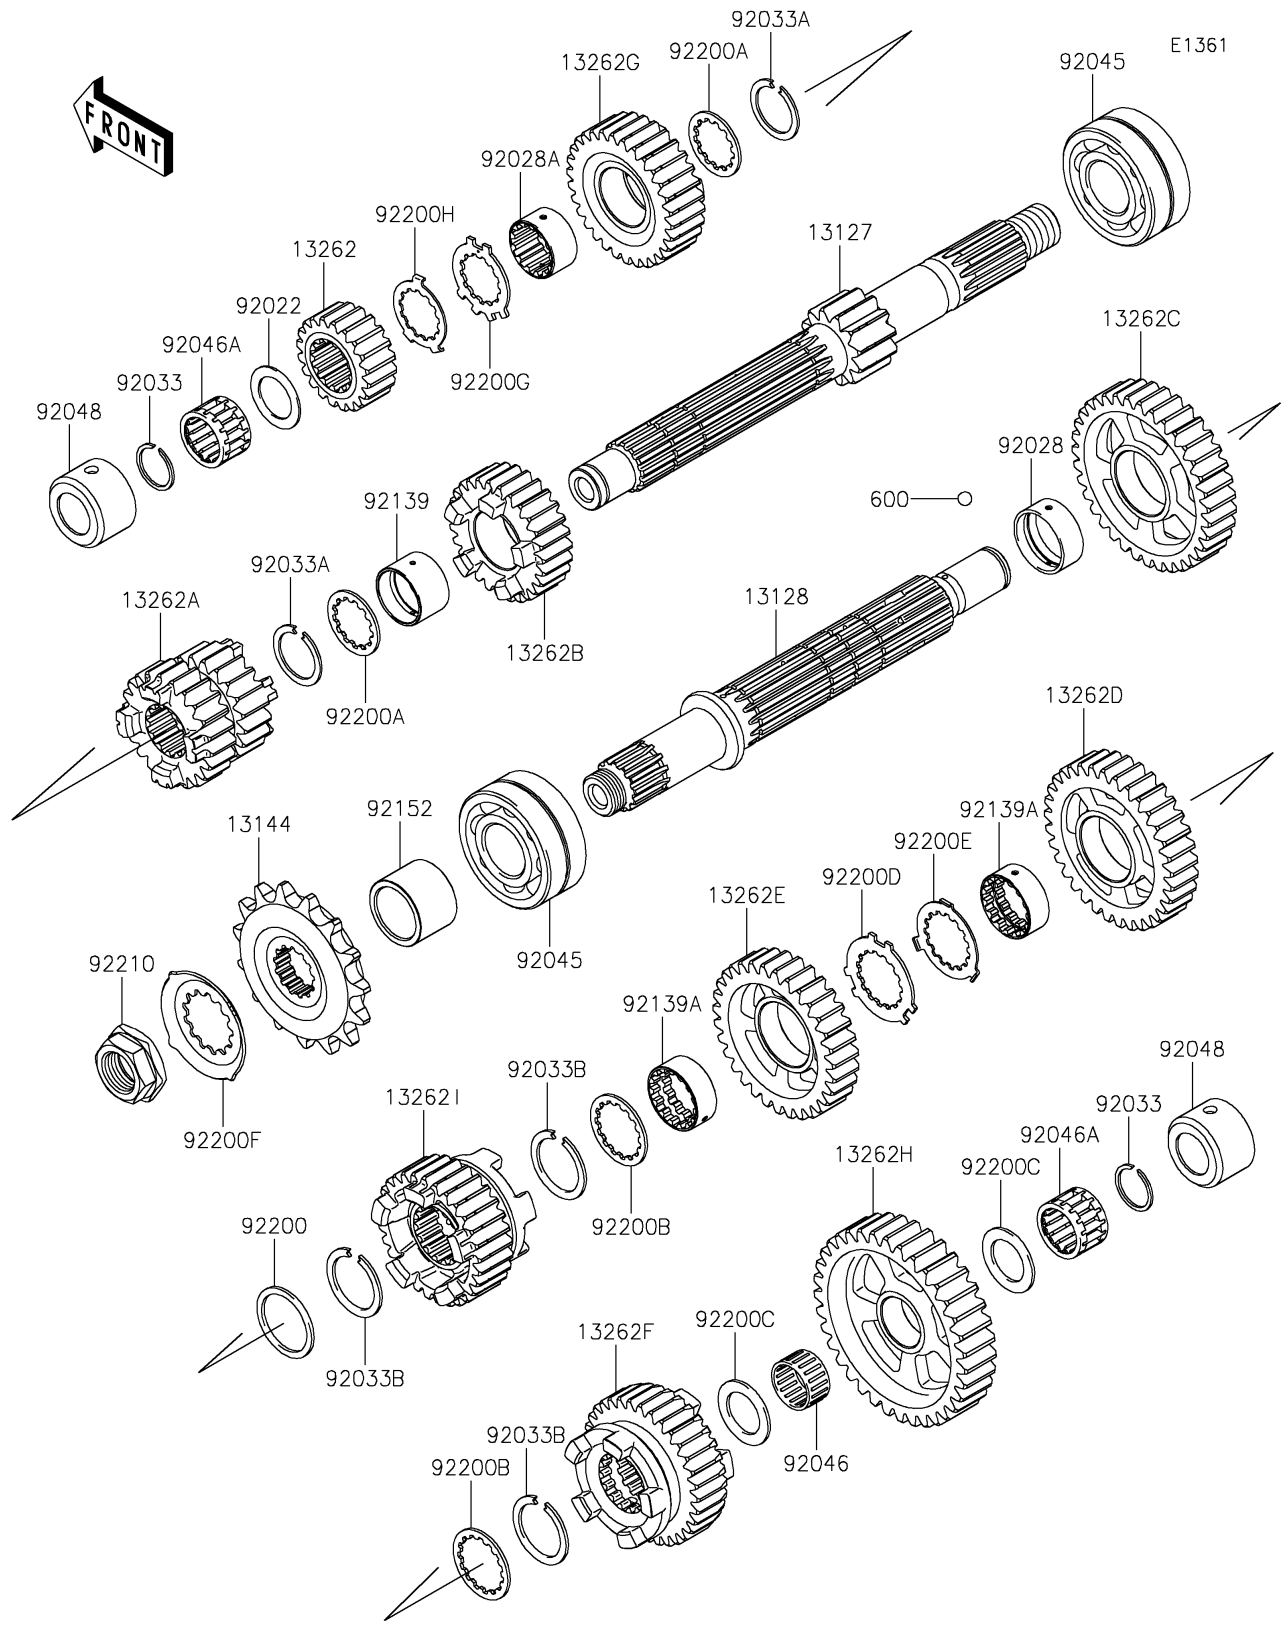

2024 Z900RS CAFE ABS PARTS DIAGRAM

Transmission

2024 Z900RS CAFE ABS PARTS LIST

Transmission

ITEM NAME	PART NUMBER	QUANTITY
SHAFT-TRANSMISSION INPUT,12T (Ref # 13127)	13127-0694	1
SHAFT-TRANSMISSION OUTPUT (Ref # 13128)	13128-0698	1
SPROCKET-OUTPUT,15T (Ref # 13144)	13144-0579	1
GEAR,INPUT 2ND,17T (Ref # 13262)	13262-1233	1
GEAR,INPUT 3RD&4TH,20T&22T (Ref # 13262A)	13262-1234	1
GEAR,INPUT 5TH,27T (Ref # 13262B)	13262-1235	1
GEAR,OUTPUT 2ND,35T (Ref # 13262C)	13262-1238	1
GEAR,OUTPUT 3RD,33T (Ref # 13262D)	13262-1239	1
GEAR,OUTPUT 4TH,31T (Ref # 13262E)	13262-1240	1
GEAR,OUTPUT 5TH,33T (Ref # 13262F)	13262-1241	1
GEAR,INPUT 6TH,30T (Ref # 13262G)	13262-1285	1
GEAR,OUTPUT LOW,35T (Ref # 13262H)	13262-1286	1
GEAR,OUTPUT 6TH,29T (Ref # 13262I)	13262-1287	1
WASHER,20.5X30X1,STEEL (Ref # 92022)	92022-112	1
BUSHING,OUTPUT,2ND (Ref # 92028)	92028-1739	1
BUSHING,INPUT TOP GEAR (Ref # 92028A)	92028-1915	1
RING-SNAP,20MM (Ref # 92033)	92033-015	2
RING-SNAP,24MM (Ref # 92033A)	92033-026	2
RING-SNAP,T=1.5 (Ref # 92033B)	92033-1249	3
BEARING-BALL,DAC2557NSSH (Ref # 92045)	92045-0003	2
BEARING-NEEDLE,K20X24X13 (Ref # 92046)	92046-1219	1
BEARING-NEEDLE,PK20X27X17X3 (Ref # 92046A)	92046-1303	2
RACE (Ref # 92048)	92048-0016	2
BUSHING,25X28X17.8 (Ref # 92139)	92139-0280	1
BUSHING,OUTPUT,3RD&4TH (Ref # 92139A)	92139-0281	2
COLLAR,SPROCKET (Ref # 92152)	92152-2263	1
WASHER,28.1X34.0X1.6 (Ref # 92200)	92200-0228	1
WASHER,25.2X31.0X1.5 (Ref # 92200A)	92200-1239	2
WASHER,28.5X34.0X1.5 (Ref # 92200B)	92200-1240	2

2024 Z900RS CAFE ABS PARTS LIST

Transmission

ITEM NAME	PART NUMBER	QUANTITY
WASHER,20.5X31X1.5 (Ref # 92200C)	92200-1375	2
WASHER,25.8X40.5X1.5 (Ref # 92200D)	92200-1522	1
WASHER,25.2X37.0X1.0 (Ref # 92200E)	92200-1523	1
WASHER (Ref # 92200F)	92200-1720	1
WASHER,22.6X34.2X1.5 (Ref # 92200G)	92200-1941	1
WASHER,22X32X1 (Ref # 92200H)	92200-1942	1
NUT,20MM (Ref # 92210)	92210-0850	1
BALL-STEEL,5/32 (Ref # 600)	600A0500	3