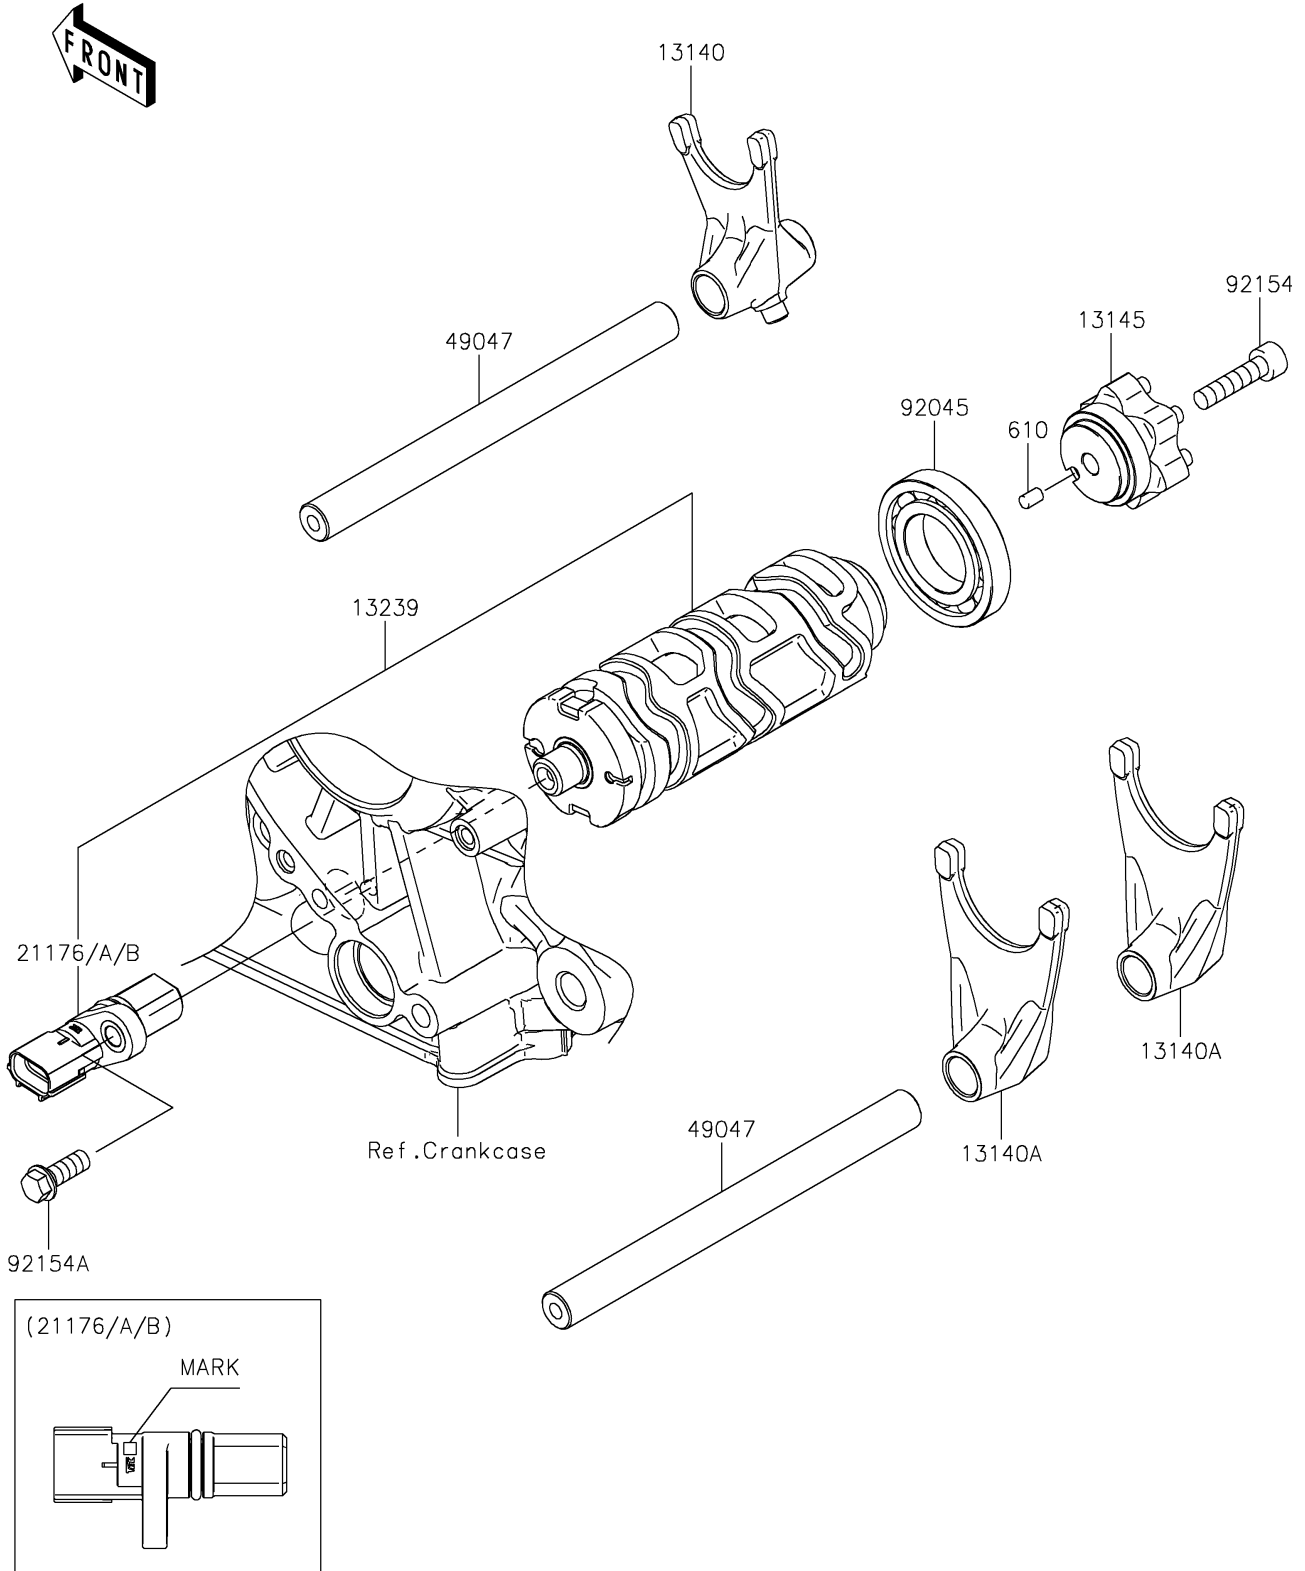

2022 Z900RS CAFE PARTS DIAGRAM

Gear Change Drum/Shift Fork(s)

E1362

2022 Z900RS CAFE PARTS LIST

Gear Change Drum/Shift Fork(s)

ITEM NAME	PART NUMBER	QUANTITY
-----------	-------------	----------