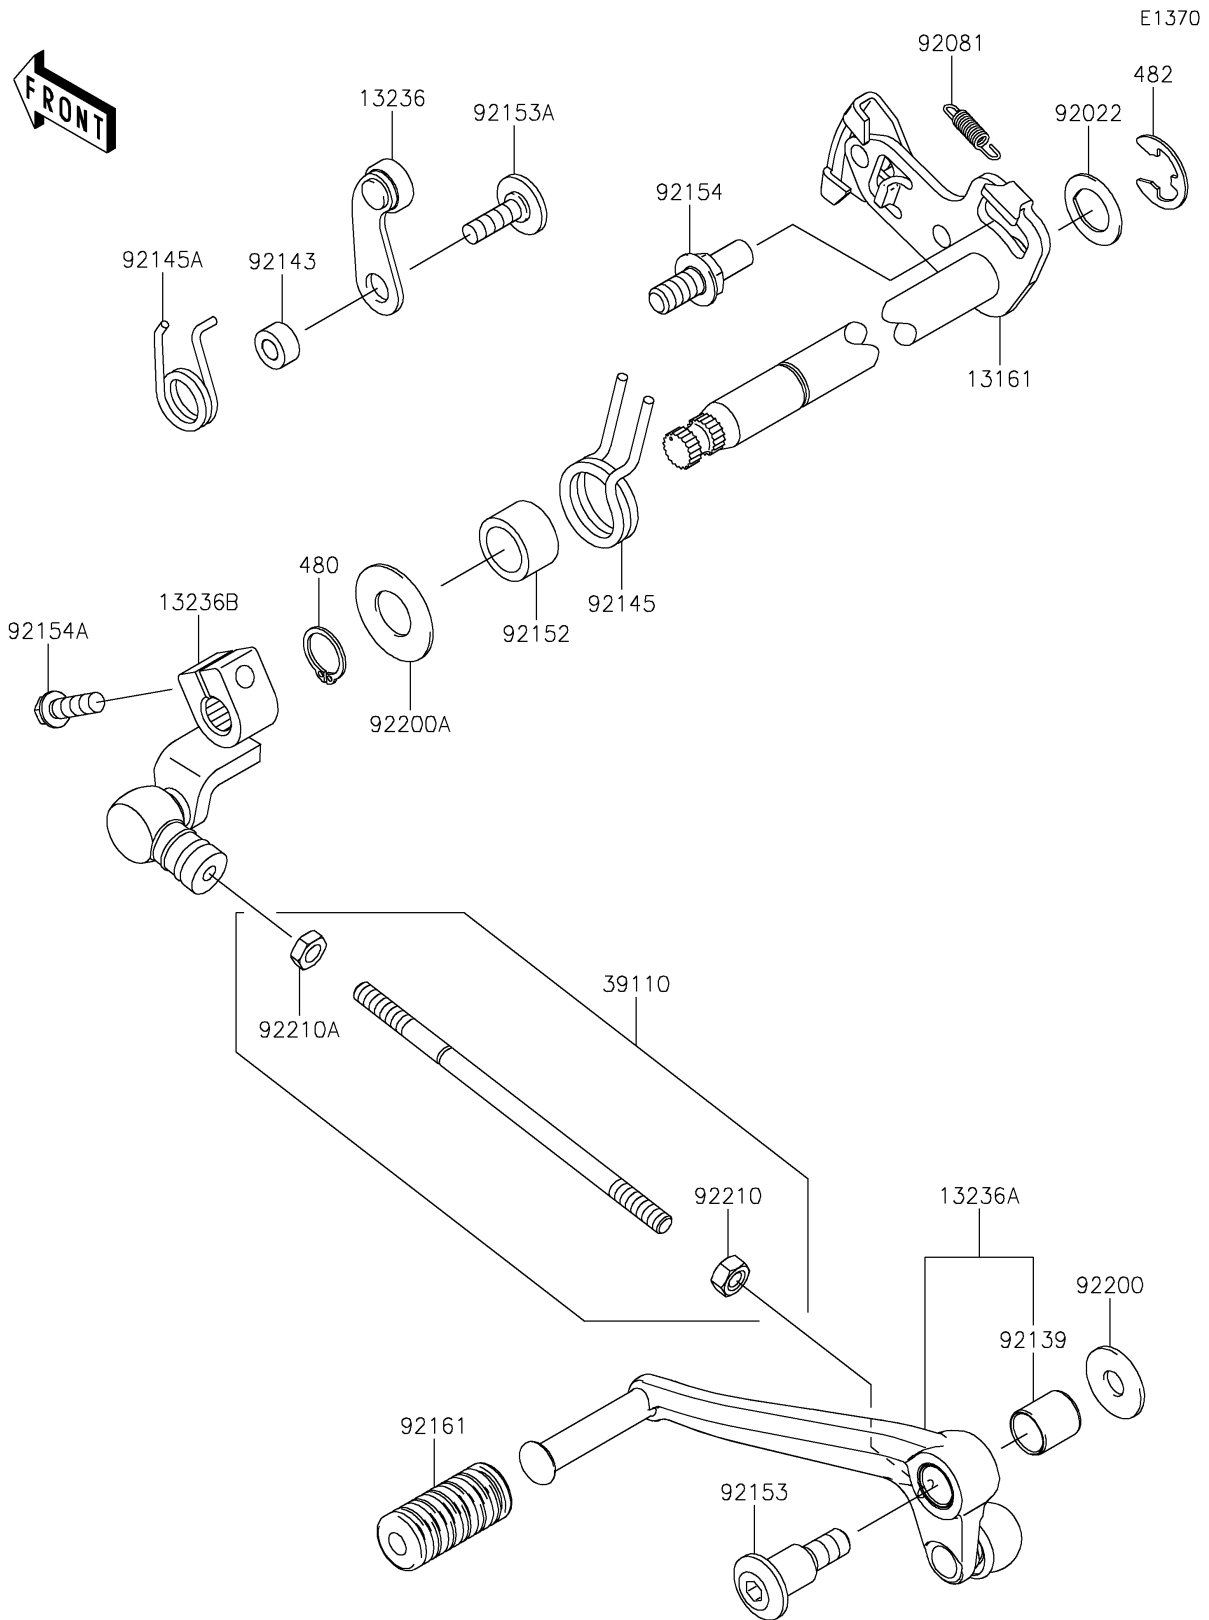

# 2022 Z900RS CAFE PARTS DIAGRAM

## Gear Change Mechanism

# 2022 Z900RS CAFE PARTS LIST

Gear Change Mechanism

| ITEM NAME | PART NUMBER | QUANTITY |
|-----------|-------------|----------|
|-----------|-------------|----------|