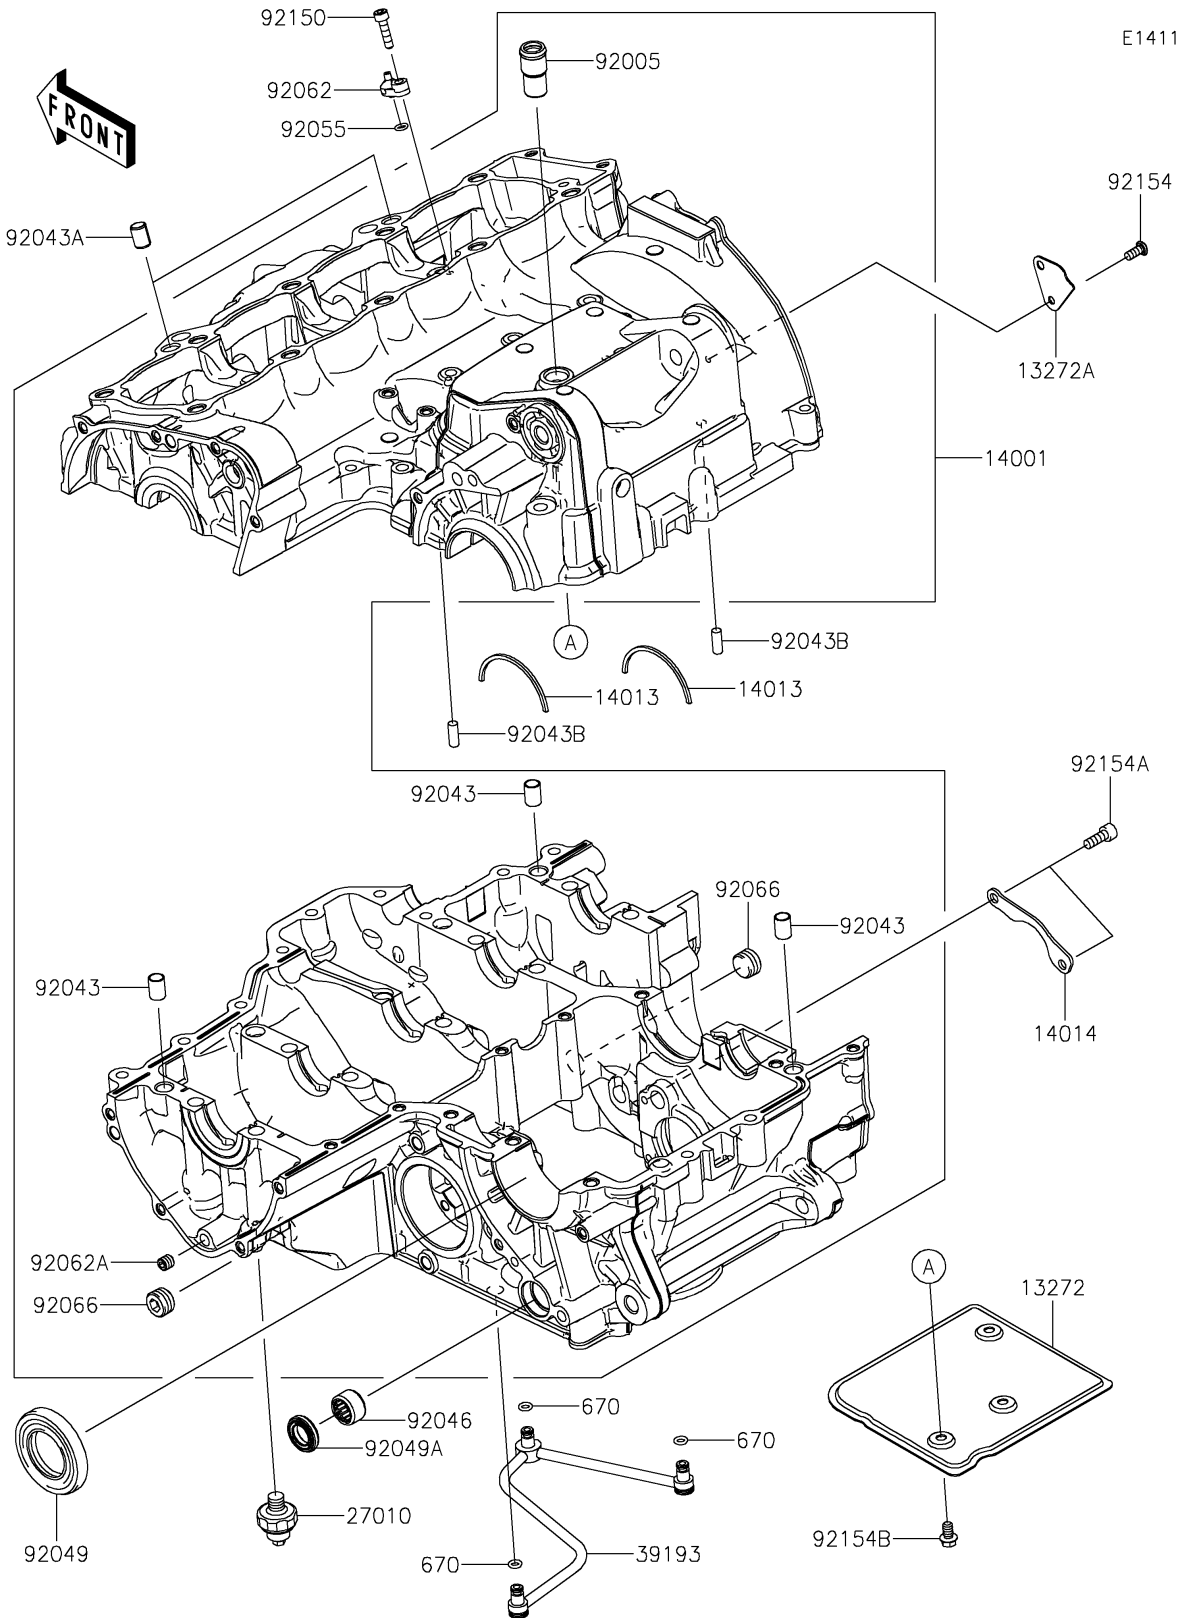

2025 Z900RS CAFE PARTS DIAGRAM

Crankcase

2025 Z900RS CAFE PARTS LIST

Crankcase

ITEM NAME	PART NUMBER	QUANTITY
PLATE,BREATHER,UPP (Ref # 13272)	13272-0698	1
PLATE,BREATHER,SIDE (Ref # 13272A)	13272-0699	1
SET-CRANKCASE (Ref # 14001)	14001-0727	1
RING-POSITION (Ref # 14013)	14013-1051	2
PLATE-POSITION (Ref # 14014)	14014-0036	1
SWITCH,OIL PRESSURE (Ref # 27010)	27010-1313	1
PIPE-OIL (Ref # 39193)	39193-0054	1
FITTING,BREATHER (Ref # 92005)	92005-1238	1
PIN,DOWEL,10X14 (Ref # 92043)	92043-1037	3
PIN,8.2X10X14 (Ref # 92043A)	92043-1264	2
PIN,6X16 (Ref # 92043B)	92043-1690	2
BEARING-NEEDLE,HK1412FM (Ref # 92046)	92046-0043	1
SEAL-OIL,TC32578 (Ref # 92049)	92049-1474	1
SEAL-OIL,TC14245 (Ref # 92049A)	92049-1520	1
RING-O,5.5X1.5 (Ref # 92055)	92055-1339	1
NOZZLE,OIL JET (Ref # 92062)	92062-0040	1
NOZZLE (Ref # 92062A)	92062-0046	1
PLUG (Ref # 92066)	92066-0836	2
BOLT,SOCKET,5X20 (Ref # 92150)	92150-1019	1
BOLT,TORX,5X12 (Ref # 92154)	92154-0299	1
BOLT,SOCKET,6X16 (Ref # 92154A)	92154-0484	2
BOLT,FLANGED,6X10 (Ref # 92154B)	92154-1887	3
O RING (Ref # 670)	670D1505	3