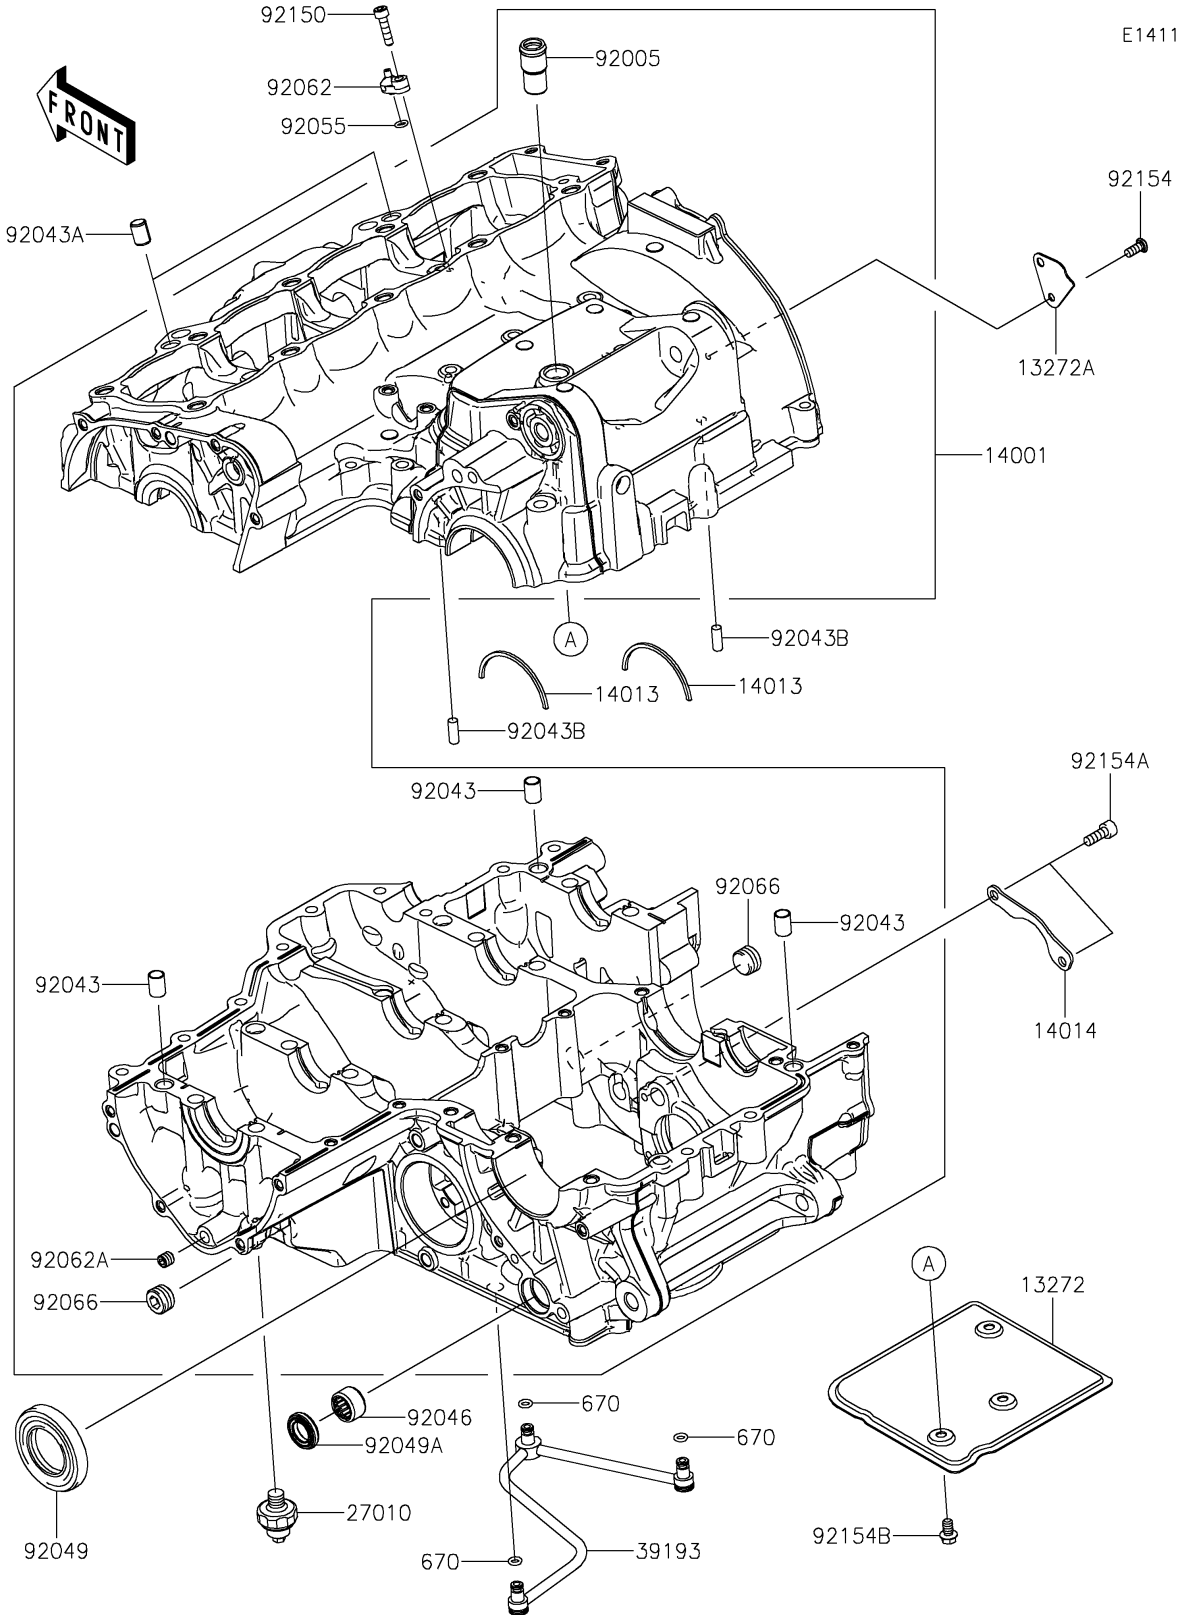

2022 Z900RS CAFE PARTS DIAGRAM

Crankcase

2022 Z900RS CAFE PARTS LIST

Crankcase

ITEM NAME	PART NUMBER	QUANTITY
PLATE,BREATHER,UPP (Ref # 13272)	13272-0698	1
PLATE,BREATHER,SIDE (Ref # 13272A)	13272-0699	1
SET-CRANKCASE (Ref # 14001)	14001-0727	1
RING-POSITION (Ref # 14013)	14013-1051	2
PLATE-POSITION (Ref # 14014)	14014-0036	1
SWITCH,OIL PRESSURE (Ref # 27010)	27010-1313	1
PIPE-OIL (Ref # 39193)	39193-0054	1
FITTING,BREATHER (Ref # 92005)	92005-1238	1
PIN,DOWEL,10X14 (Ref # 92043)	92043-1037	3
PIN,8.2X10X14 (Ref # 92043A)	92043-1264	2
PIN,6X16 (Ref # 92043B)	92043-1690	2
BEARING-NEEDLE,HK1412FM (Ref # 92046)	92046-0043	1
SEAL-OIL,TC32578 (Ref # 92049)	92049-1474	1
SEAL-OIL,TC14245 (Ref # 92049A)	92049-1520	1
RING-O,5.5X1.5 (Ref # 92055)	92055-1339	1
NOZZLE,OIL JET (Ref # 92062)	92062-0040	1
NOZZLE (Ref # 92062A)	92062-0046	1
PLUG (Ref # 92066)	92066-0836	2
BOLT,SOCKET,5X20 (Ref # 92150)	92150-1019	1
BOLT,TORX,5X12 (Ref # 92154)	92154-0299	1
BOLT,SOCKET,6X16 (Ref # 92154A)	92154-0484	2
BOLT,FLANGED,6X10 (Ref # 92154B)	92154-1887	3
O RING (Ref # 670)	670D1505	3