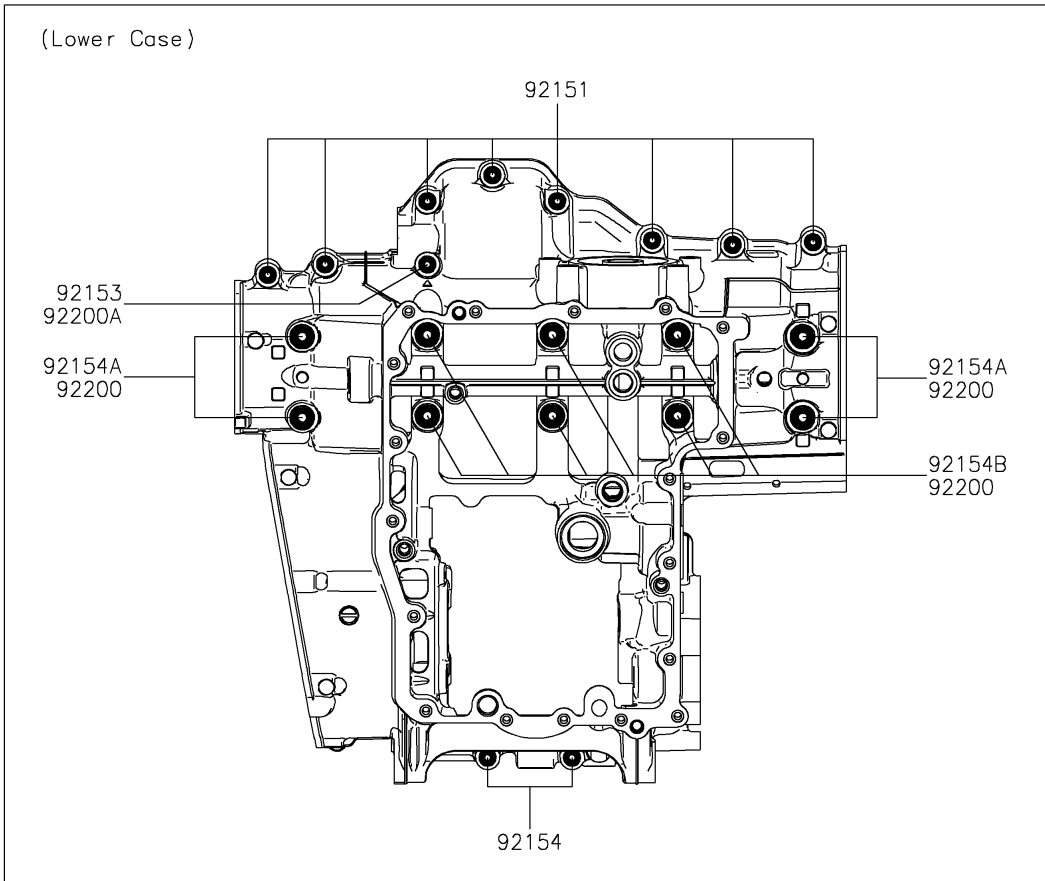

2022 Z900RS CAFE PARTS DIAGRAM

Crankcase Bolt Pattern

E1412

2022 Z900RS CAFE PARTS LIST

Crankcase Bolt Pattern

ITEM NAME	PART NUMBER	QUANTITY
-----------	-------------	----------