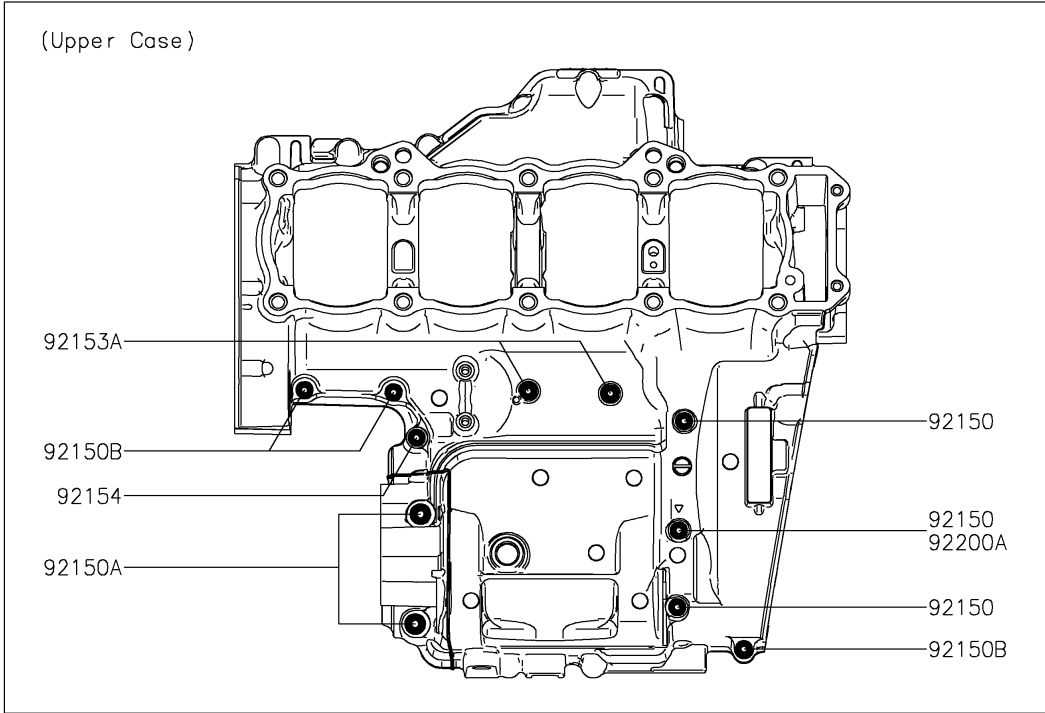

2022 Z900RS CAFE PARTS DIAGRAM

Crankcase Bolt Pattern

E1412

2022 Z900RS CAFE PARTS LIST

Crankcase Bolt Pattern

ITEM NAME	PART NUMBER	QUANTITY
-----------	-------------	----------