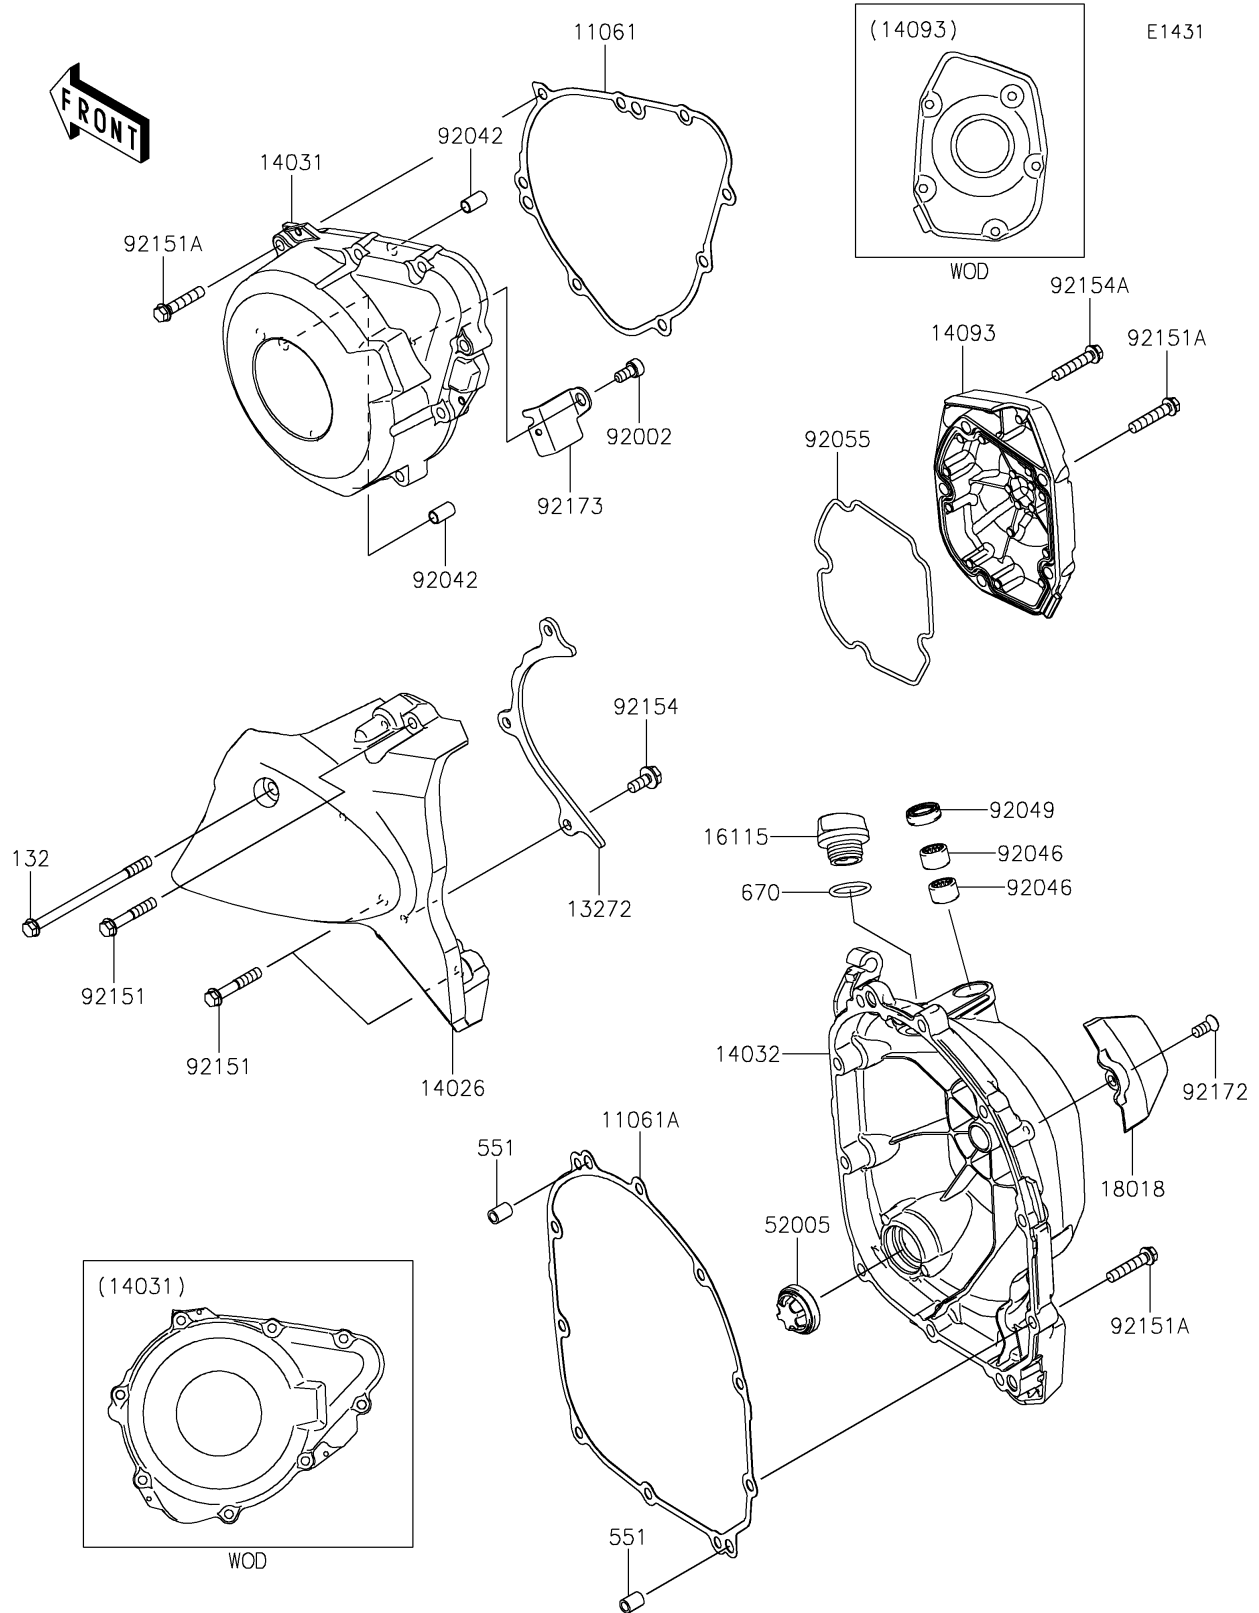

2022 Z900RS CAFE PARTS DIAGRAM

Engine Cover(s)

2022 Z900RS CAFE PARTS LIST

Engine Cover(s)

ITEM NAME	PART NUMBER	QUANTITY
-----------	-------------	----------