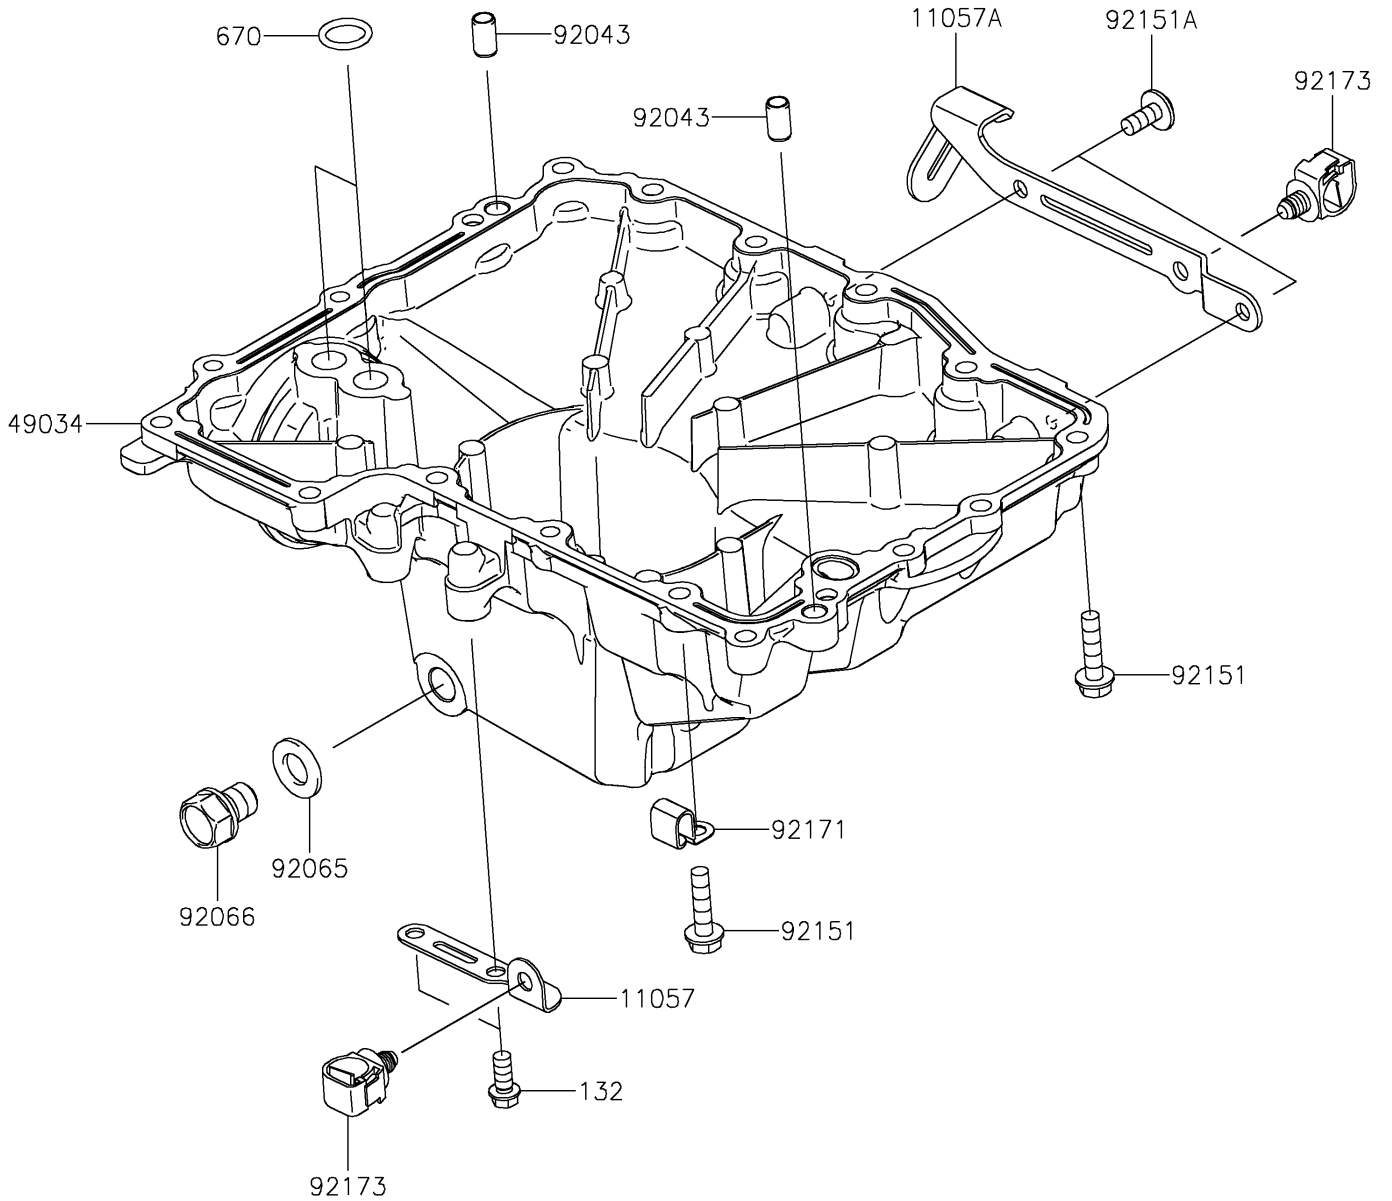

# 2022 Z900RS CAFE PARTS DIAGRAM

Oil Pan

E1434

# 2022 Z900RS CAFE PARTS LIST

Oil Pan

ITEM NAME	PART NUMBER	QUANTITY
-----------	-------------	----------