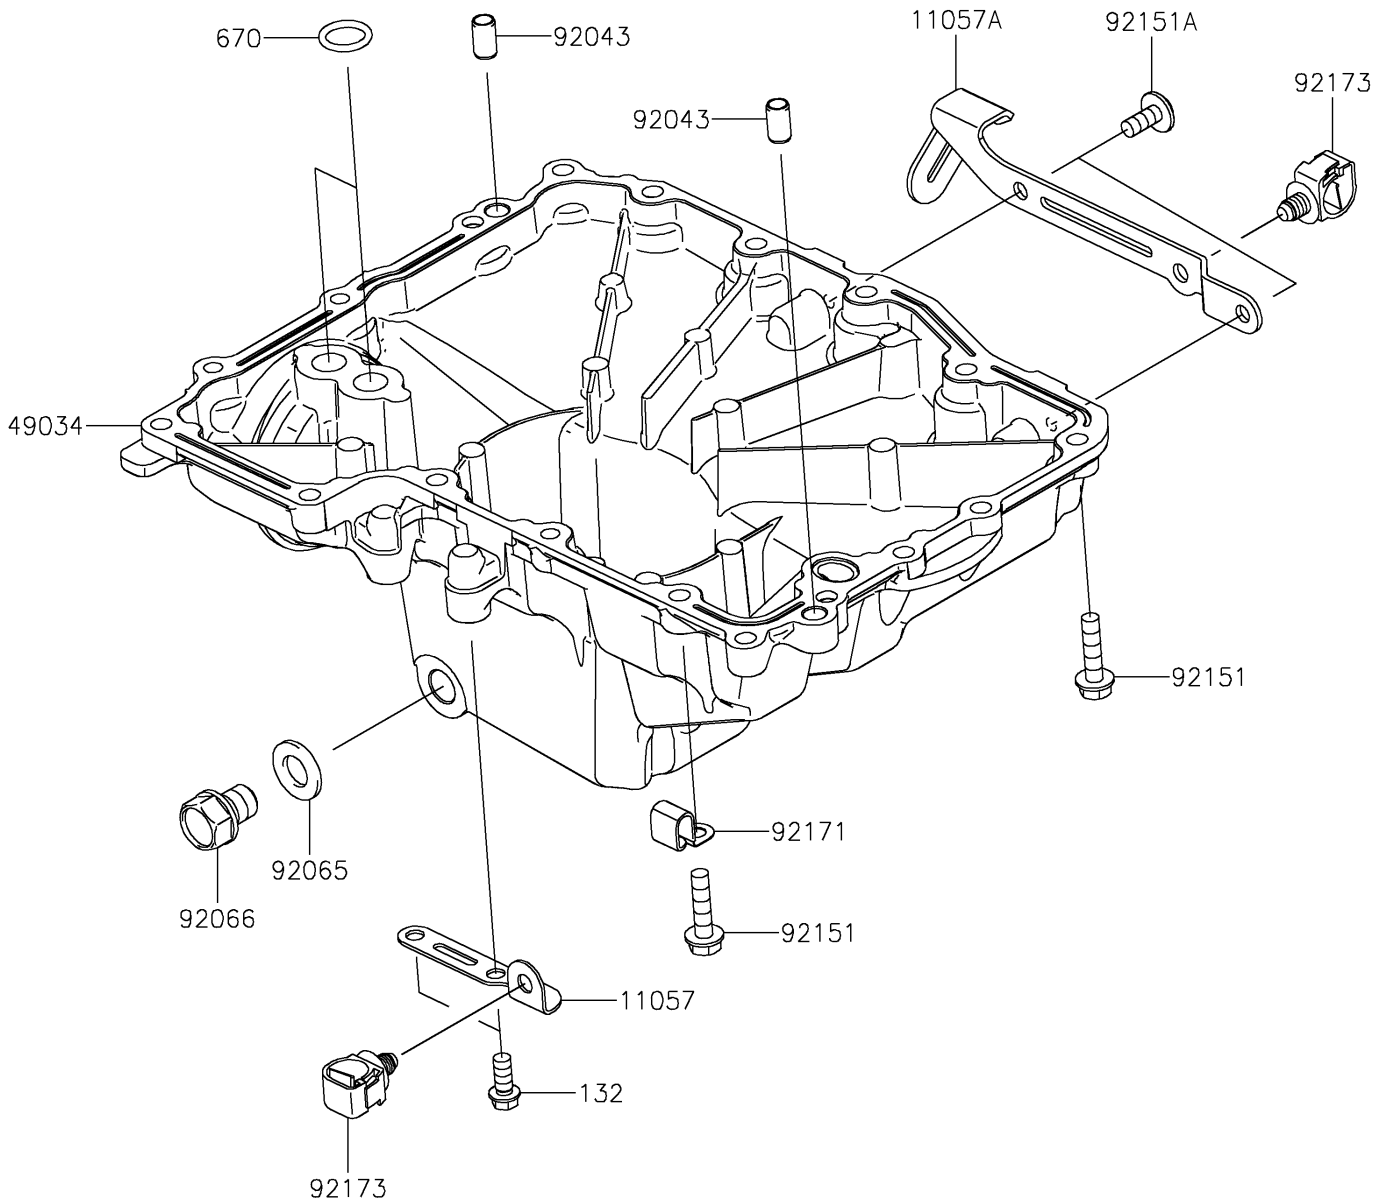

# 2023 Z900RS CAFE PARTS DIAGRAM

Oil Pan

E1434

### Oil Pan

ITEM NAME	PART NUMBER	QUANTITY
BRACKET (Ref # 11057)	11057-1316	1
BRACKET,OXYGEN SENSOR (Ref # 11057A)	11057-1595	1
PAN-OIL (Ref # 49034)	49034-0578	1
PIN,6.2X8X14 (Ref # 92043)	92043-1263	2
GASKET,12X22X2 (Ref # 92065)	92065-097	1
PLUG,12X15 (Ref # 92066)	92066-0079	1
BOLT,FLANGED,6X25 (Ref # 92151)	92151-1225	18
BOLT,SOCKET,6X14 (Ref # 92151A)	92151-1654	2
CLAMP (Ref # 92171)	92171-0534	1
CLAMP,12MM DIA. (Ref # 92173)	92173-0736	2
BOLT-FLANGED-SMALL,6X14 (Ref # 132)	132BC0614	2
O RING,14MM (Ref # 670)	670D2014	2